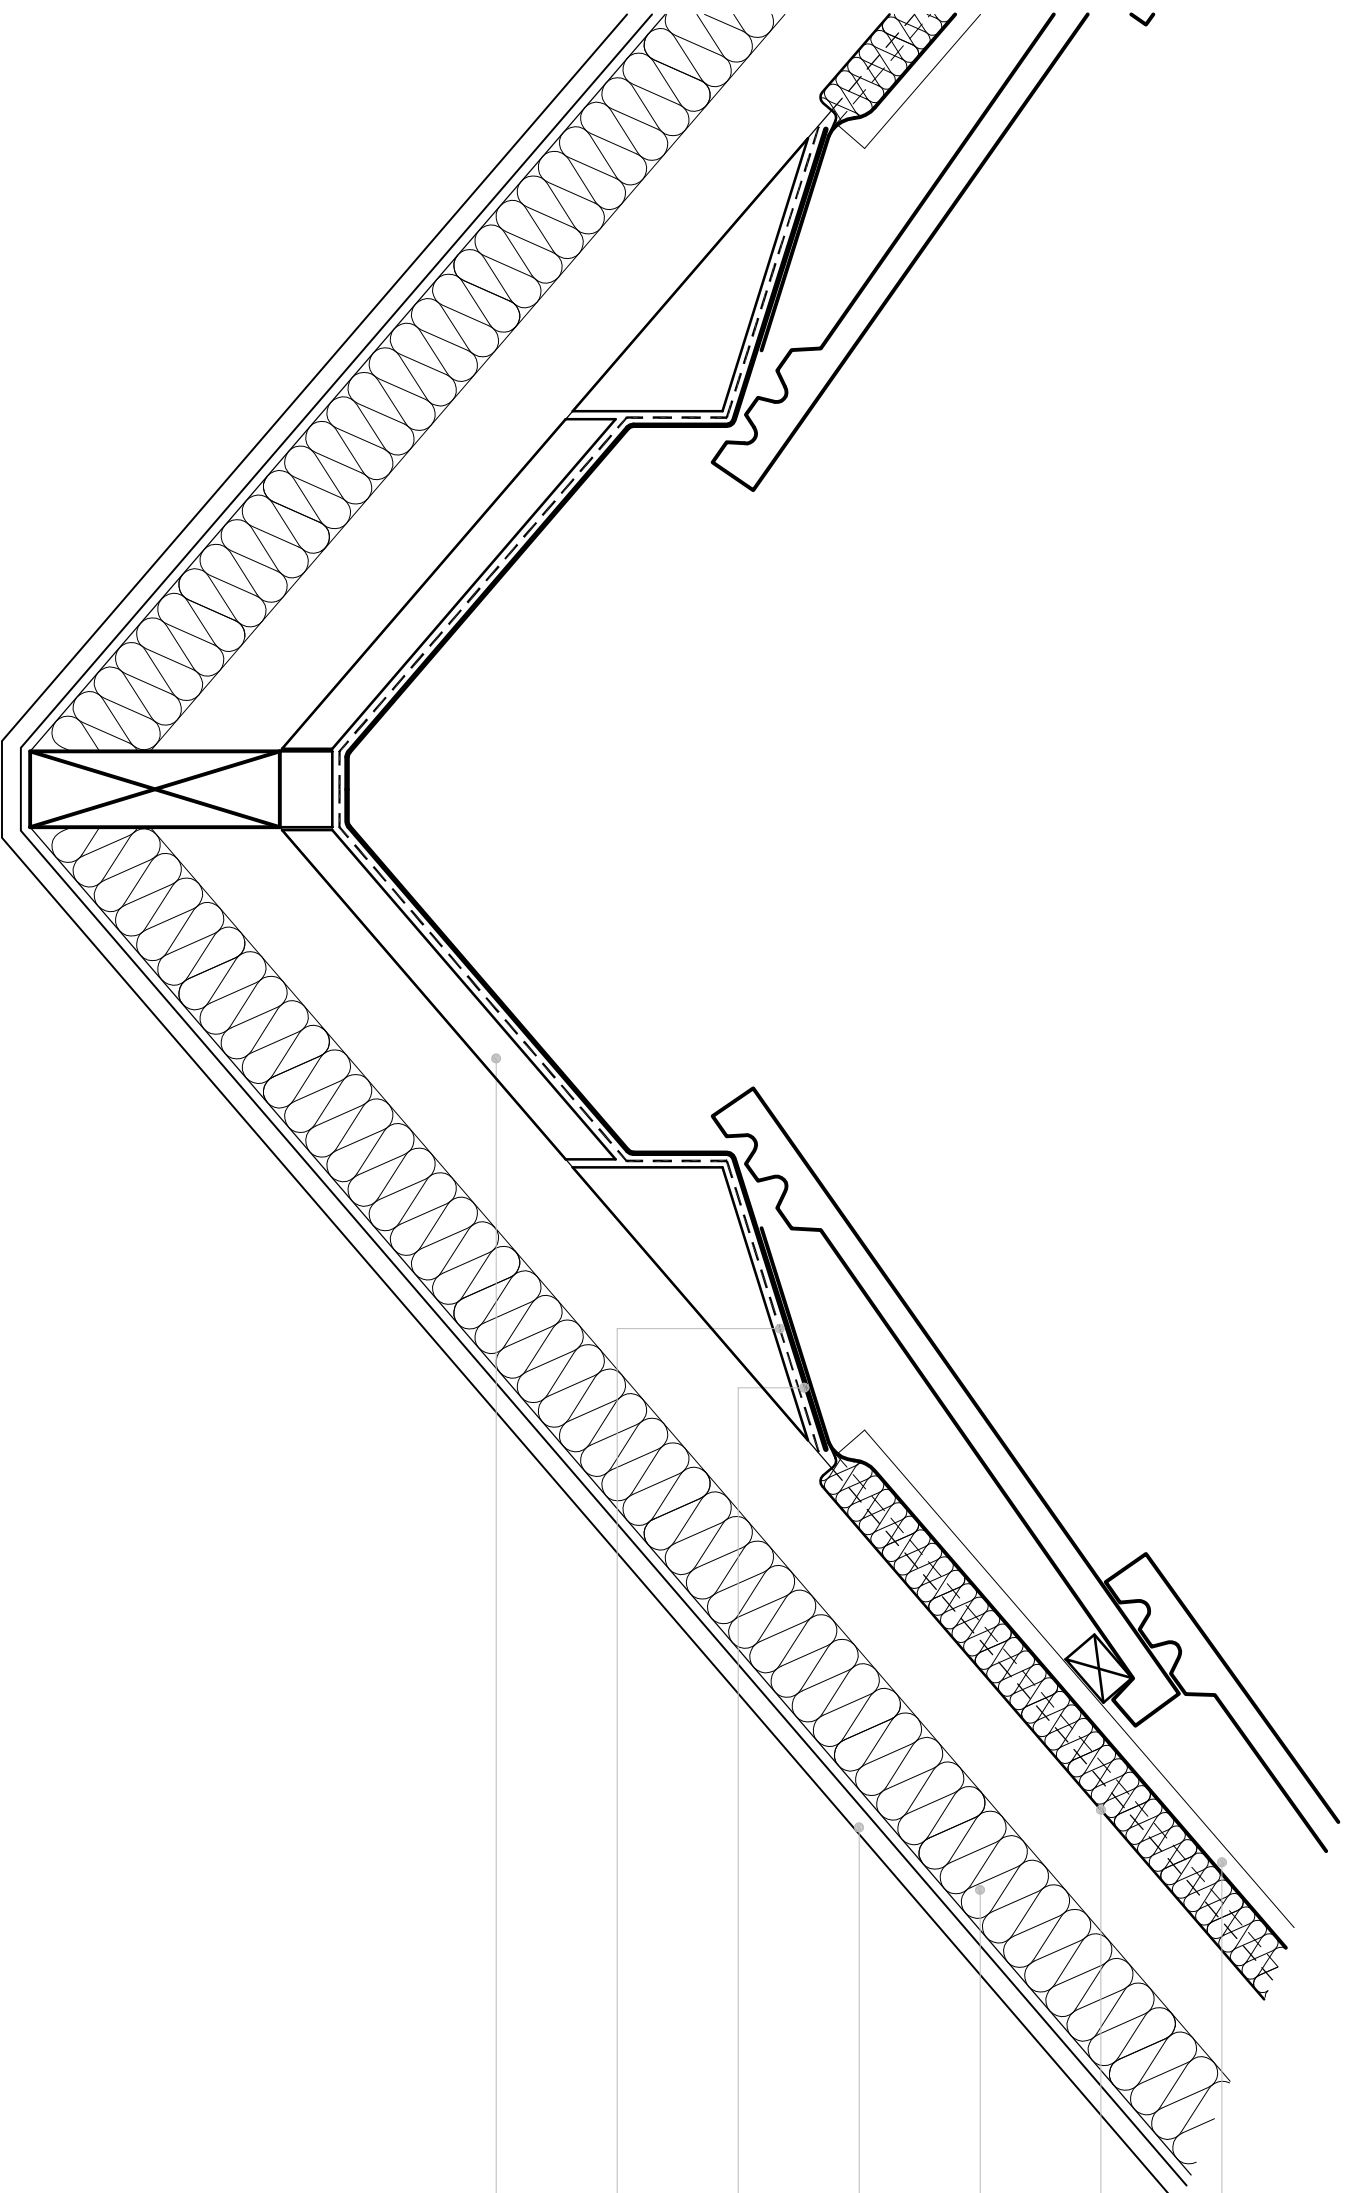

007_VALLEY DETAIL - TLX GOLD (COUNTER BATTENED)

COUNTER BATTEN

TLX GOLD COMBINED BREATHER
MEMBRANE AND BREATHABLE MULTIFOIL

INSULATION

PLASTERBOARD

LEAD

WEB UV

VALLEY BOARD