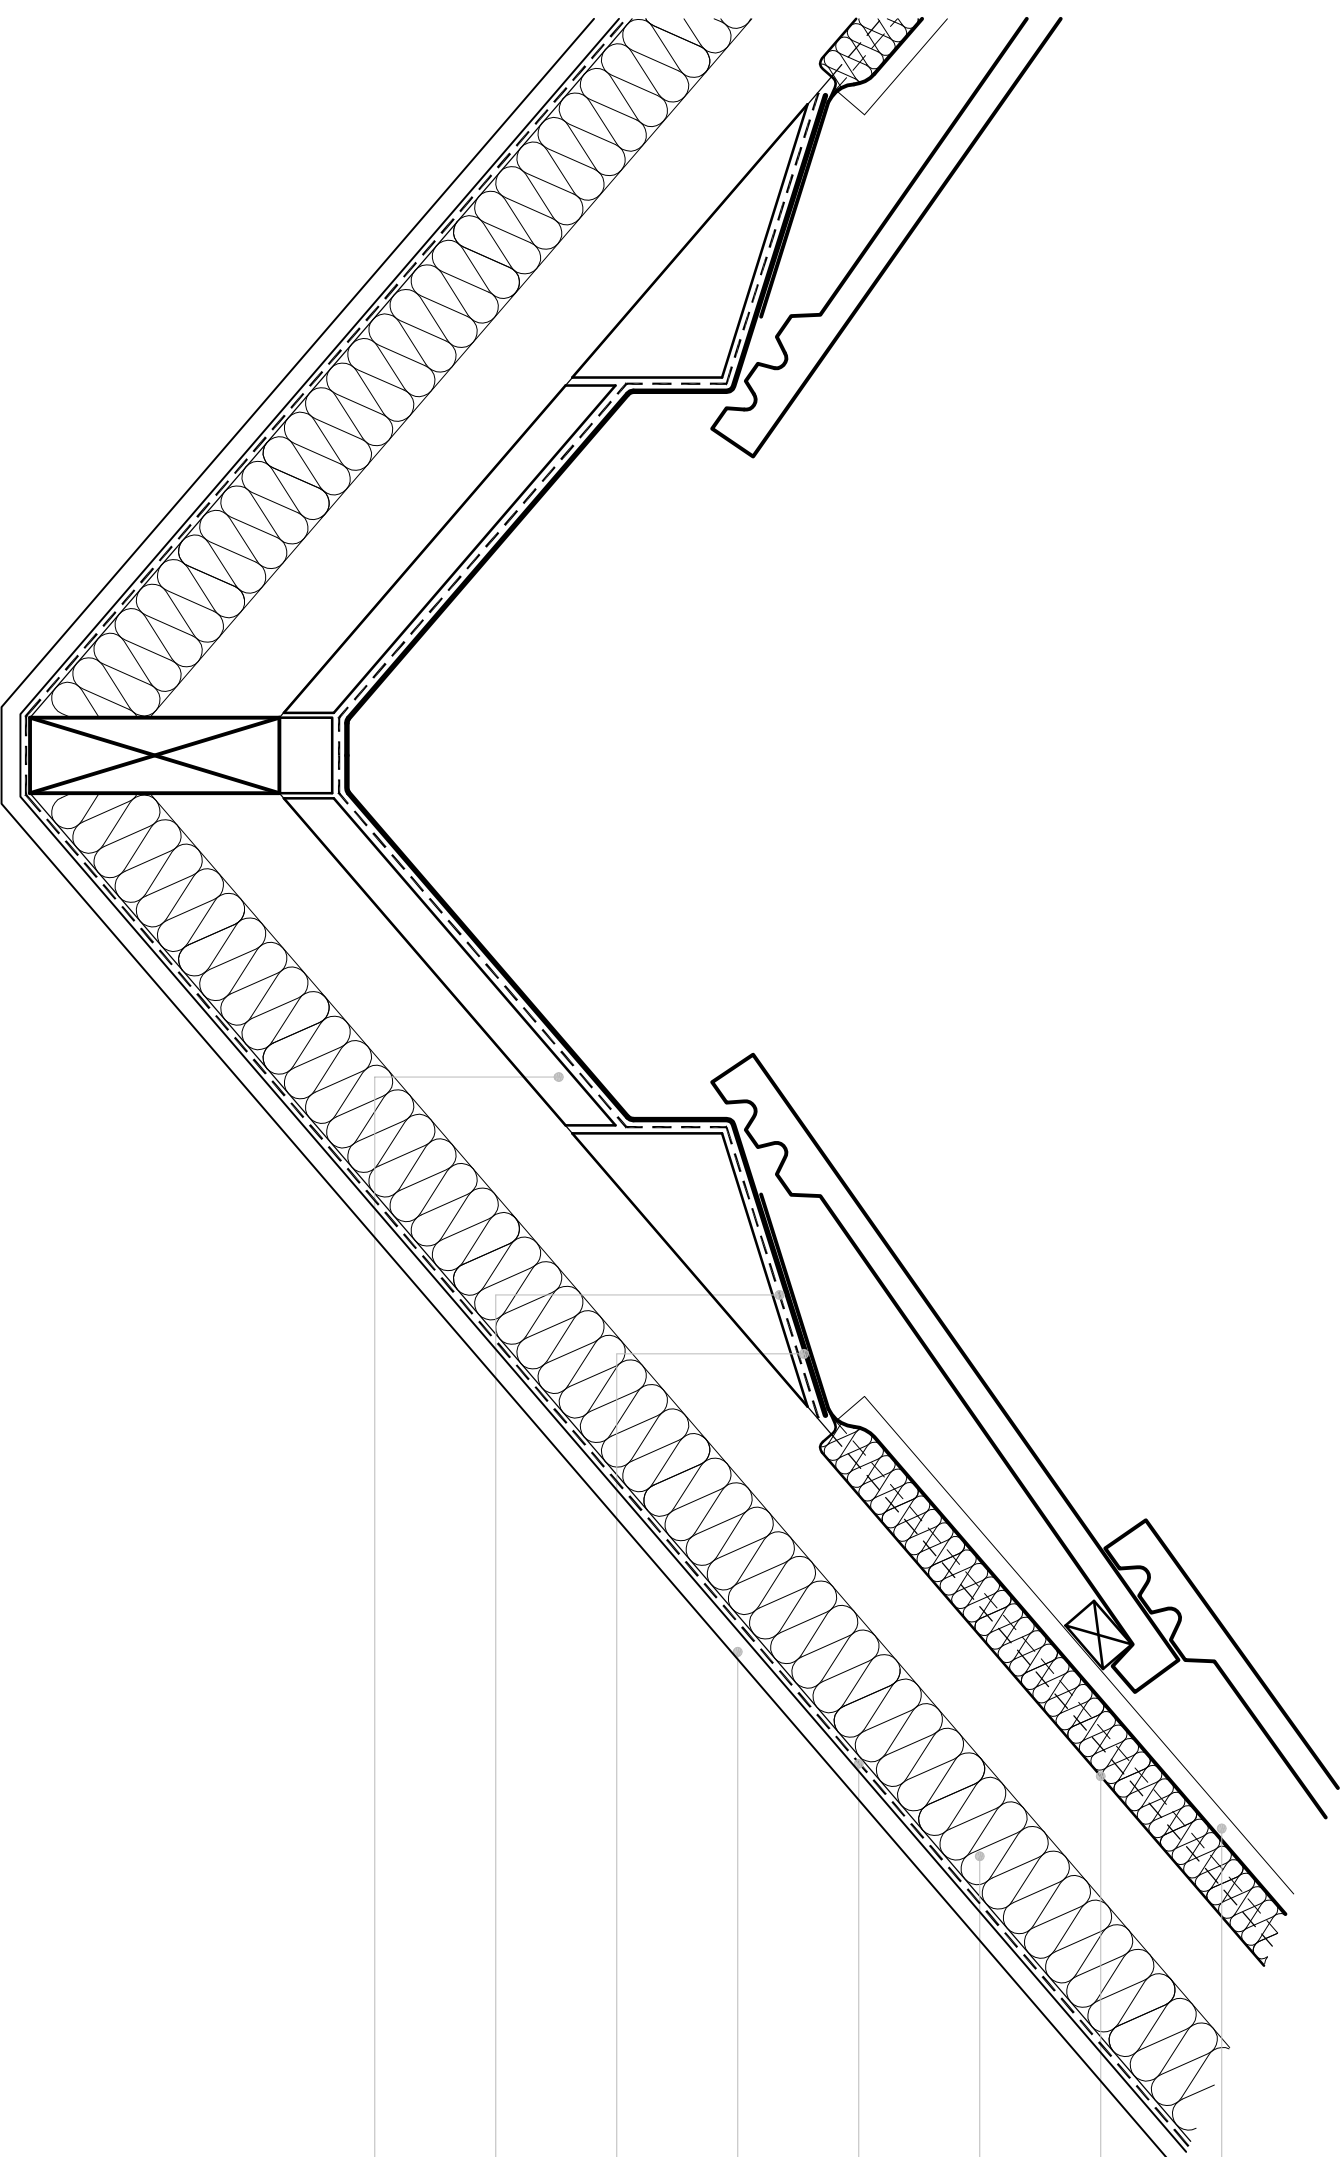

008_VALLEY DETAIL - TLX GOLD (COUNTER BATTENED AND VAPOUR CONTROL)

COUNTER BATTEN

TLX GOLD COMBINED BREATHER
MEMBRANE AND BREATHABLE MULTIFOIL

INSULATION

VAPOUR CONTROL

PLASTERBOARD

LEAD

WEB UV