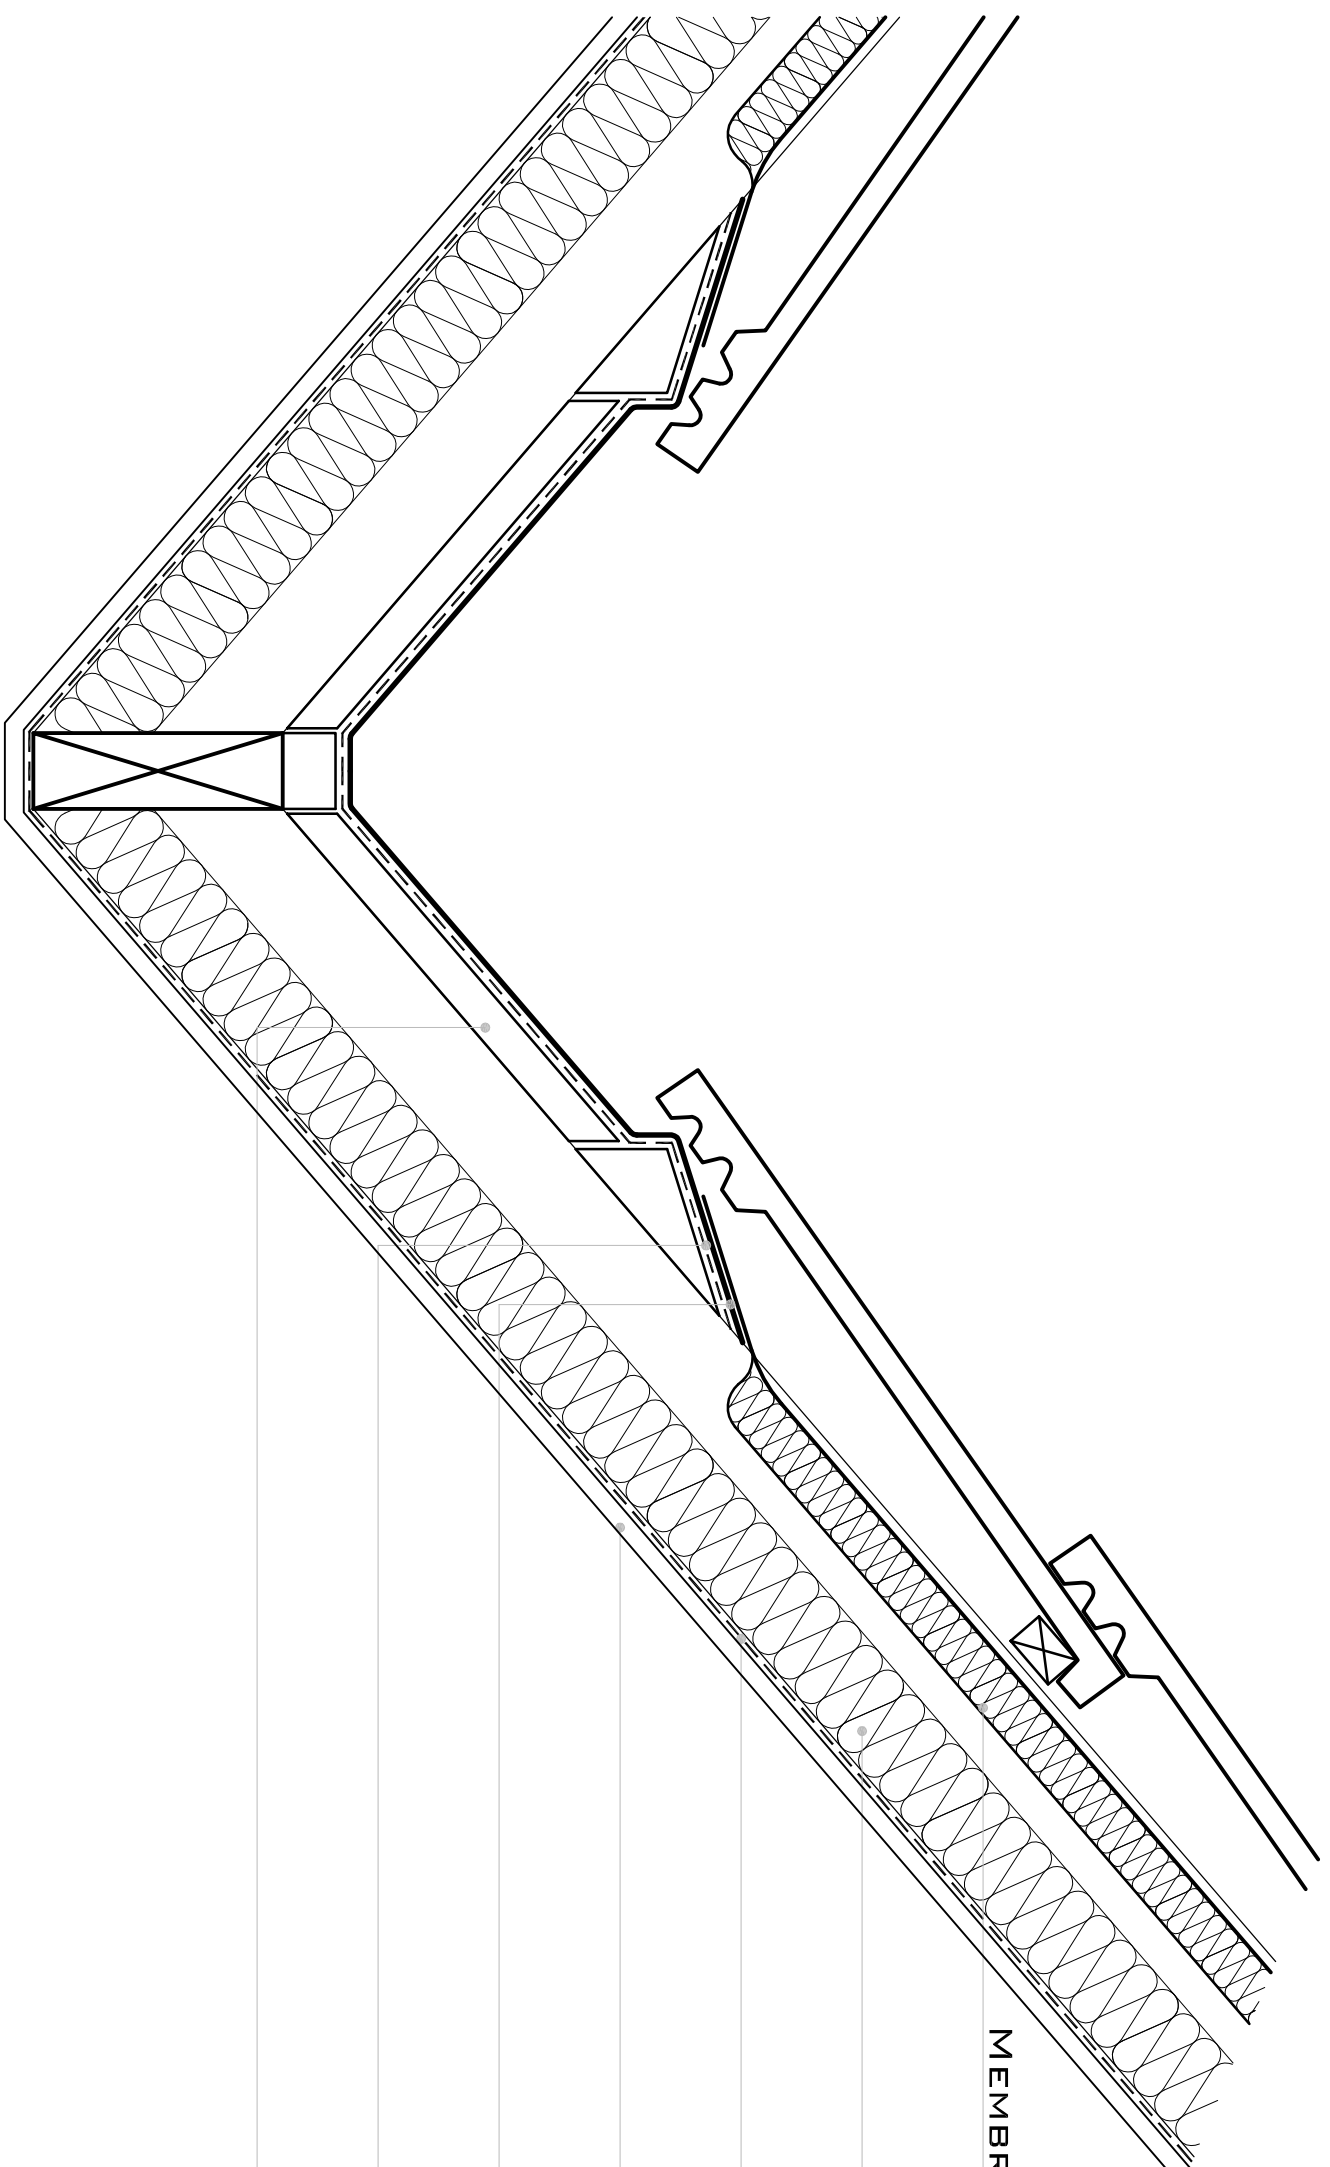

010_VALLEY DETAIL - TLX GOLD (DRAPED AND VAPOUR CONTROL)

TLX GOLD COMBINED BREATHER
MEMBRANE AND BREATHABLE MULTIFOIL

INSULATION

VAPOUR CONTROL

PLASTERBOARD

LEAD

WEB UV

VALLEY BOARD