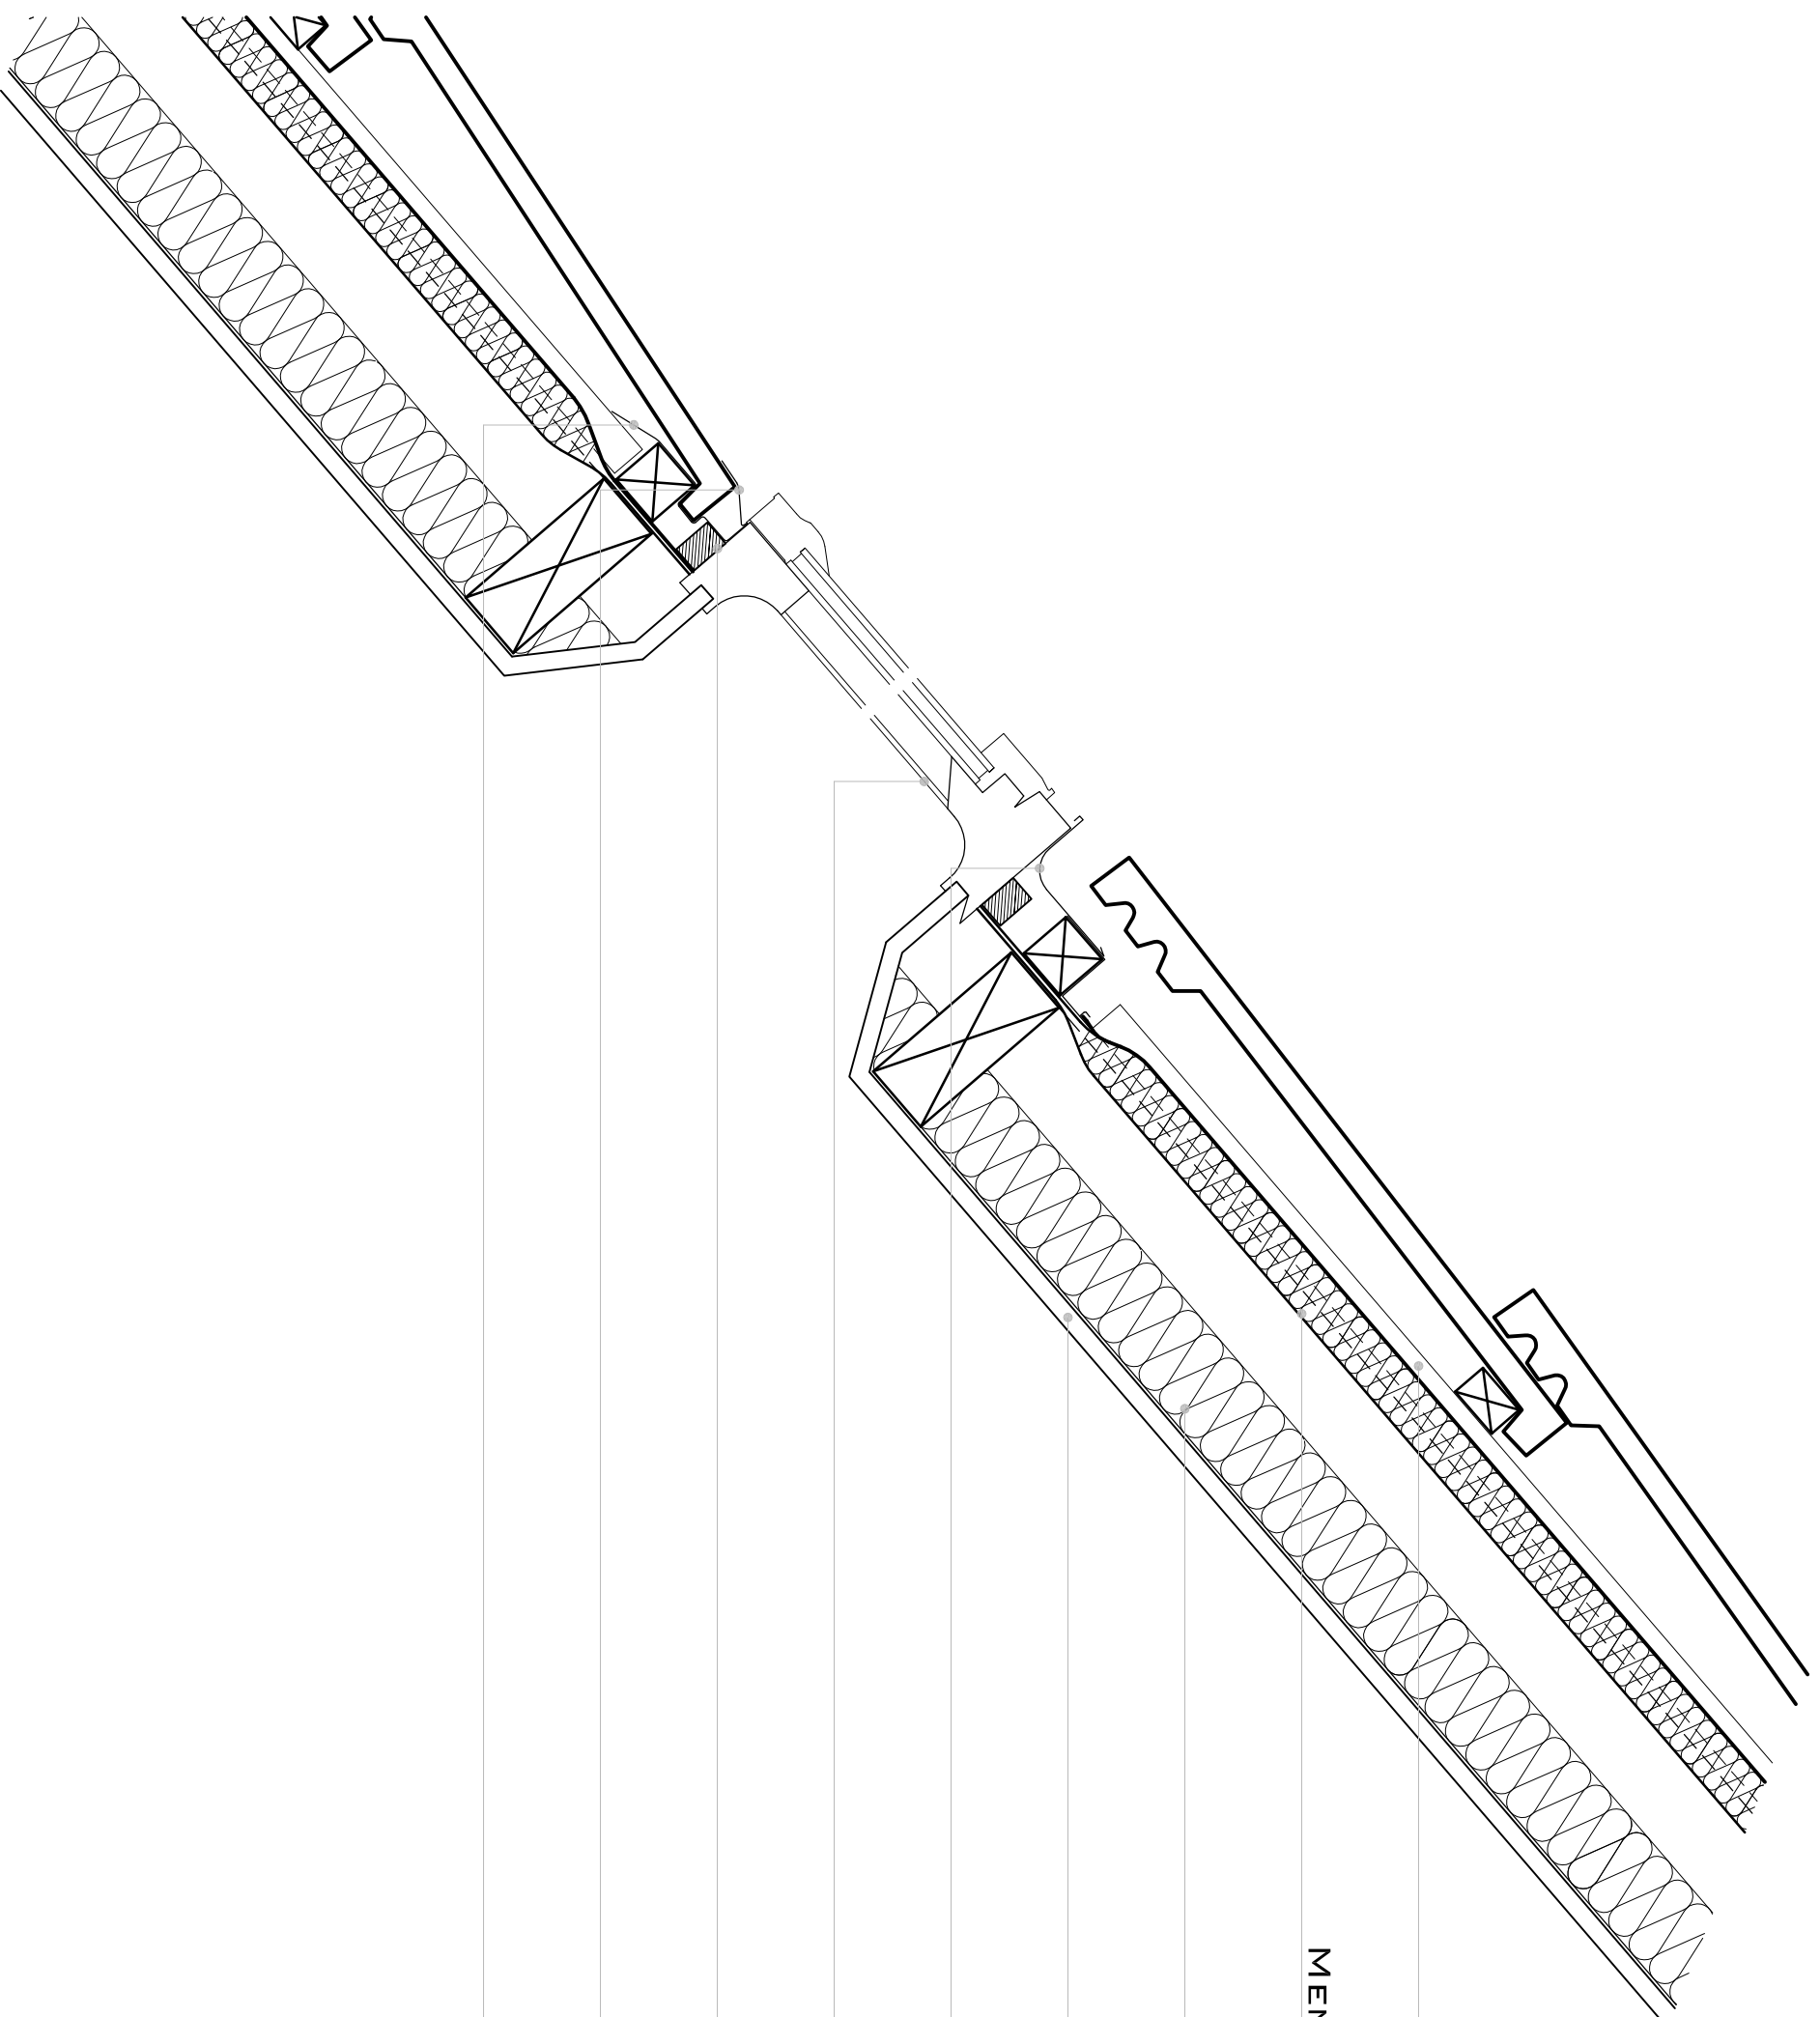

013_ROOFLIGHT DETAIL - TLX GOLD (COUNTER BATTENED)

COUNTER BATTEN

TLX GOLD COMBINED BREATHER
MEMBRANE AND BREATHABLE MULTIFOIL

INSULATION

PLASTERBOARD

BACK GUTTER FLASHING

ROOFLIGHT FITTING

INSTALLATION BATTEN

WINDOW FLASHING

UNDERFELT COLLAR