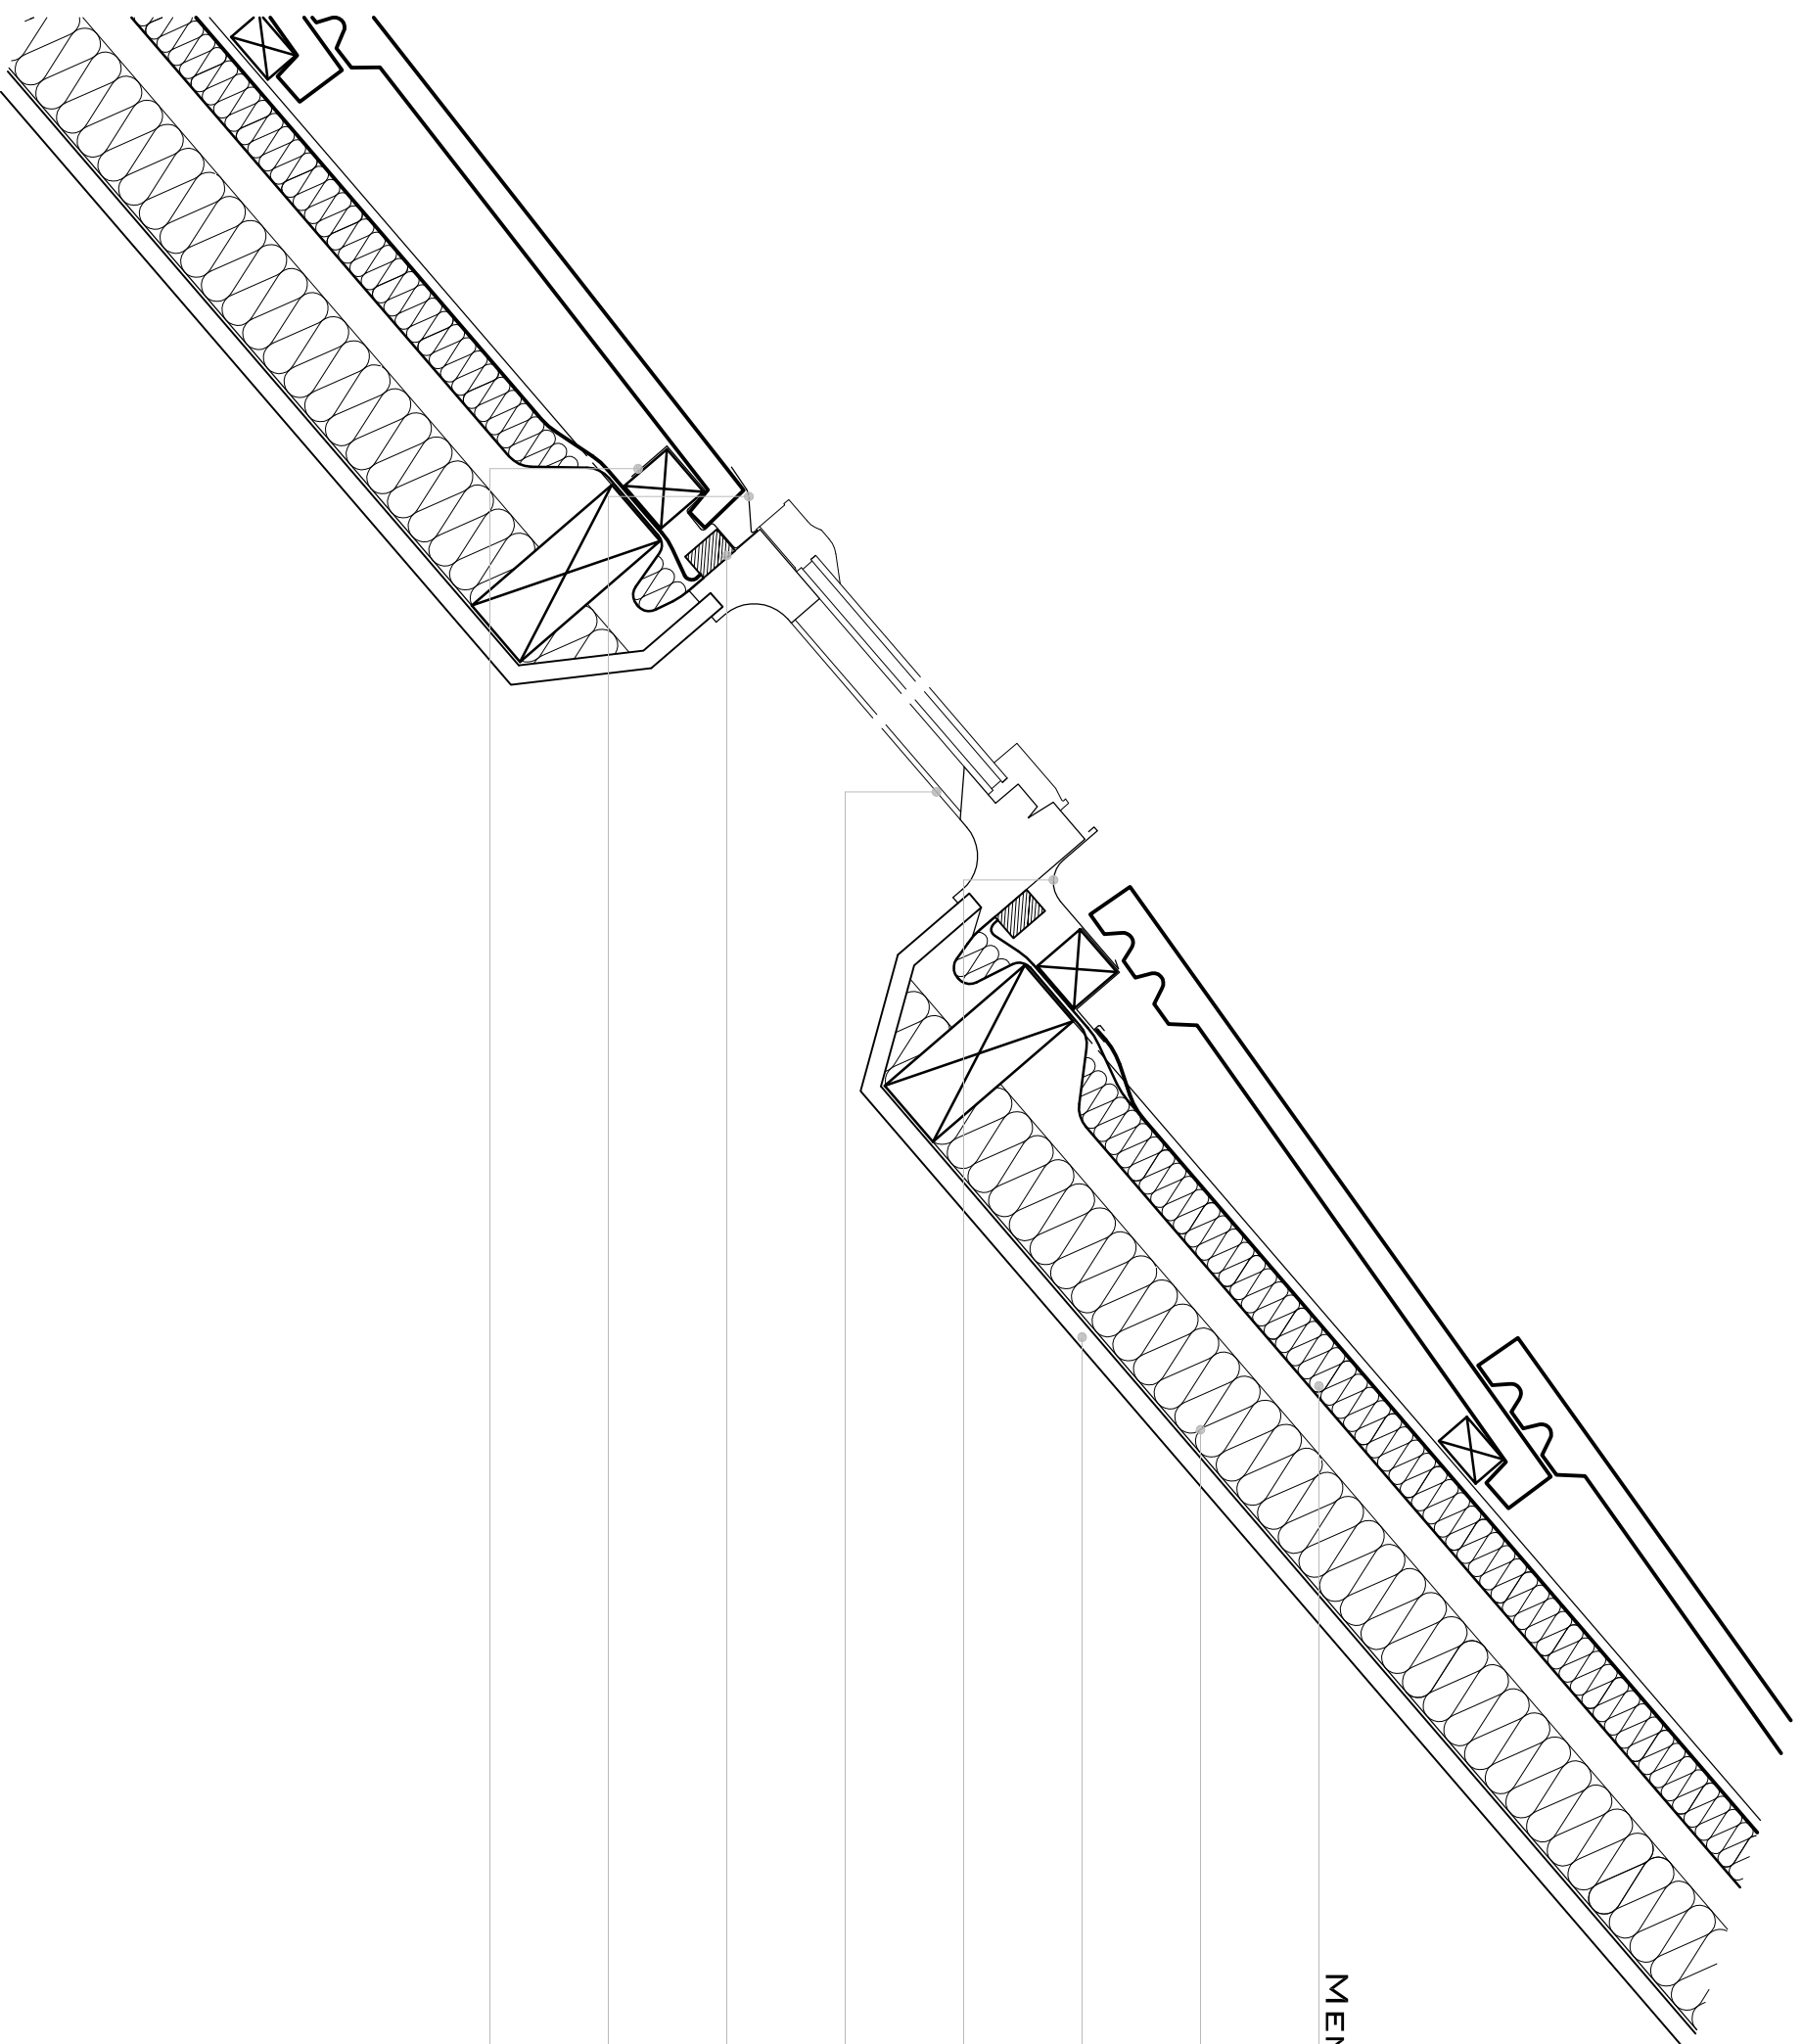

# 015\_ROOFLIGHT DETAIL - TLX GOLD (DRAPED)

TLX GOLD COMBINED BREATHER  
MEMBRANE AND BREATHABLE MULTIFOIL

INSULATION

PLASTERBOARD

BACK GUTTER FLASHING

ROOFLIGHT FITTING

INSTALLATION BATTEN

WINDOW FLASHING

UNDERFELT COLLAR