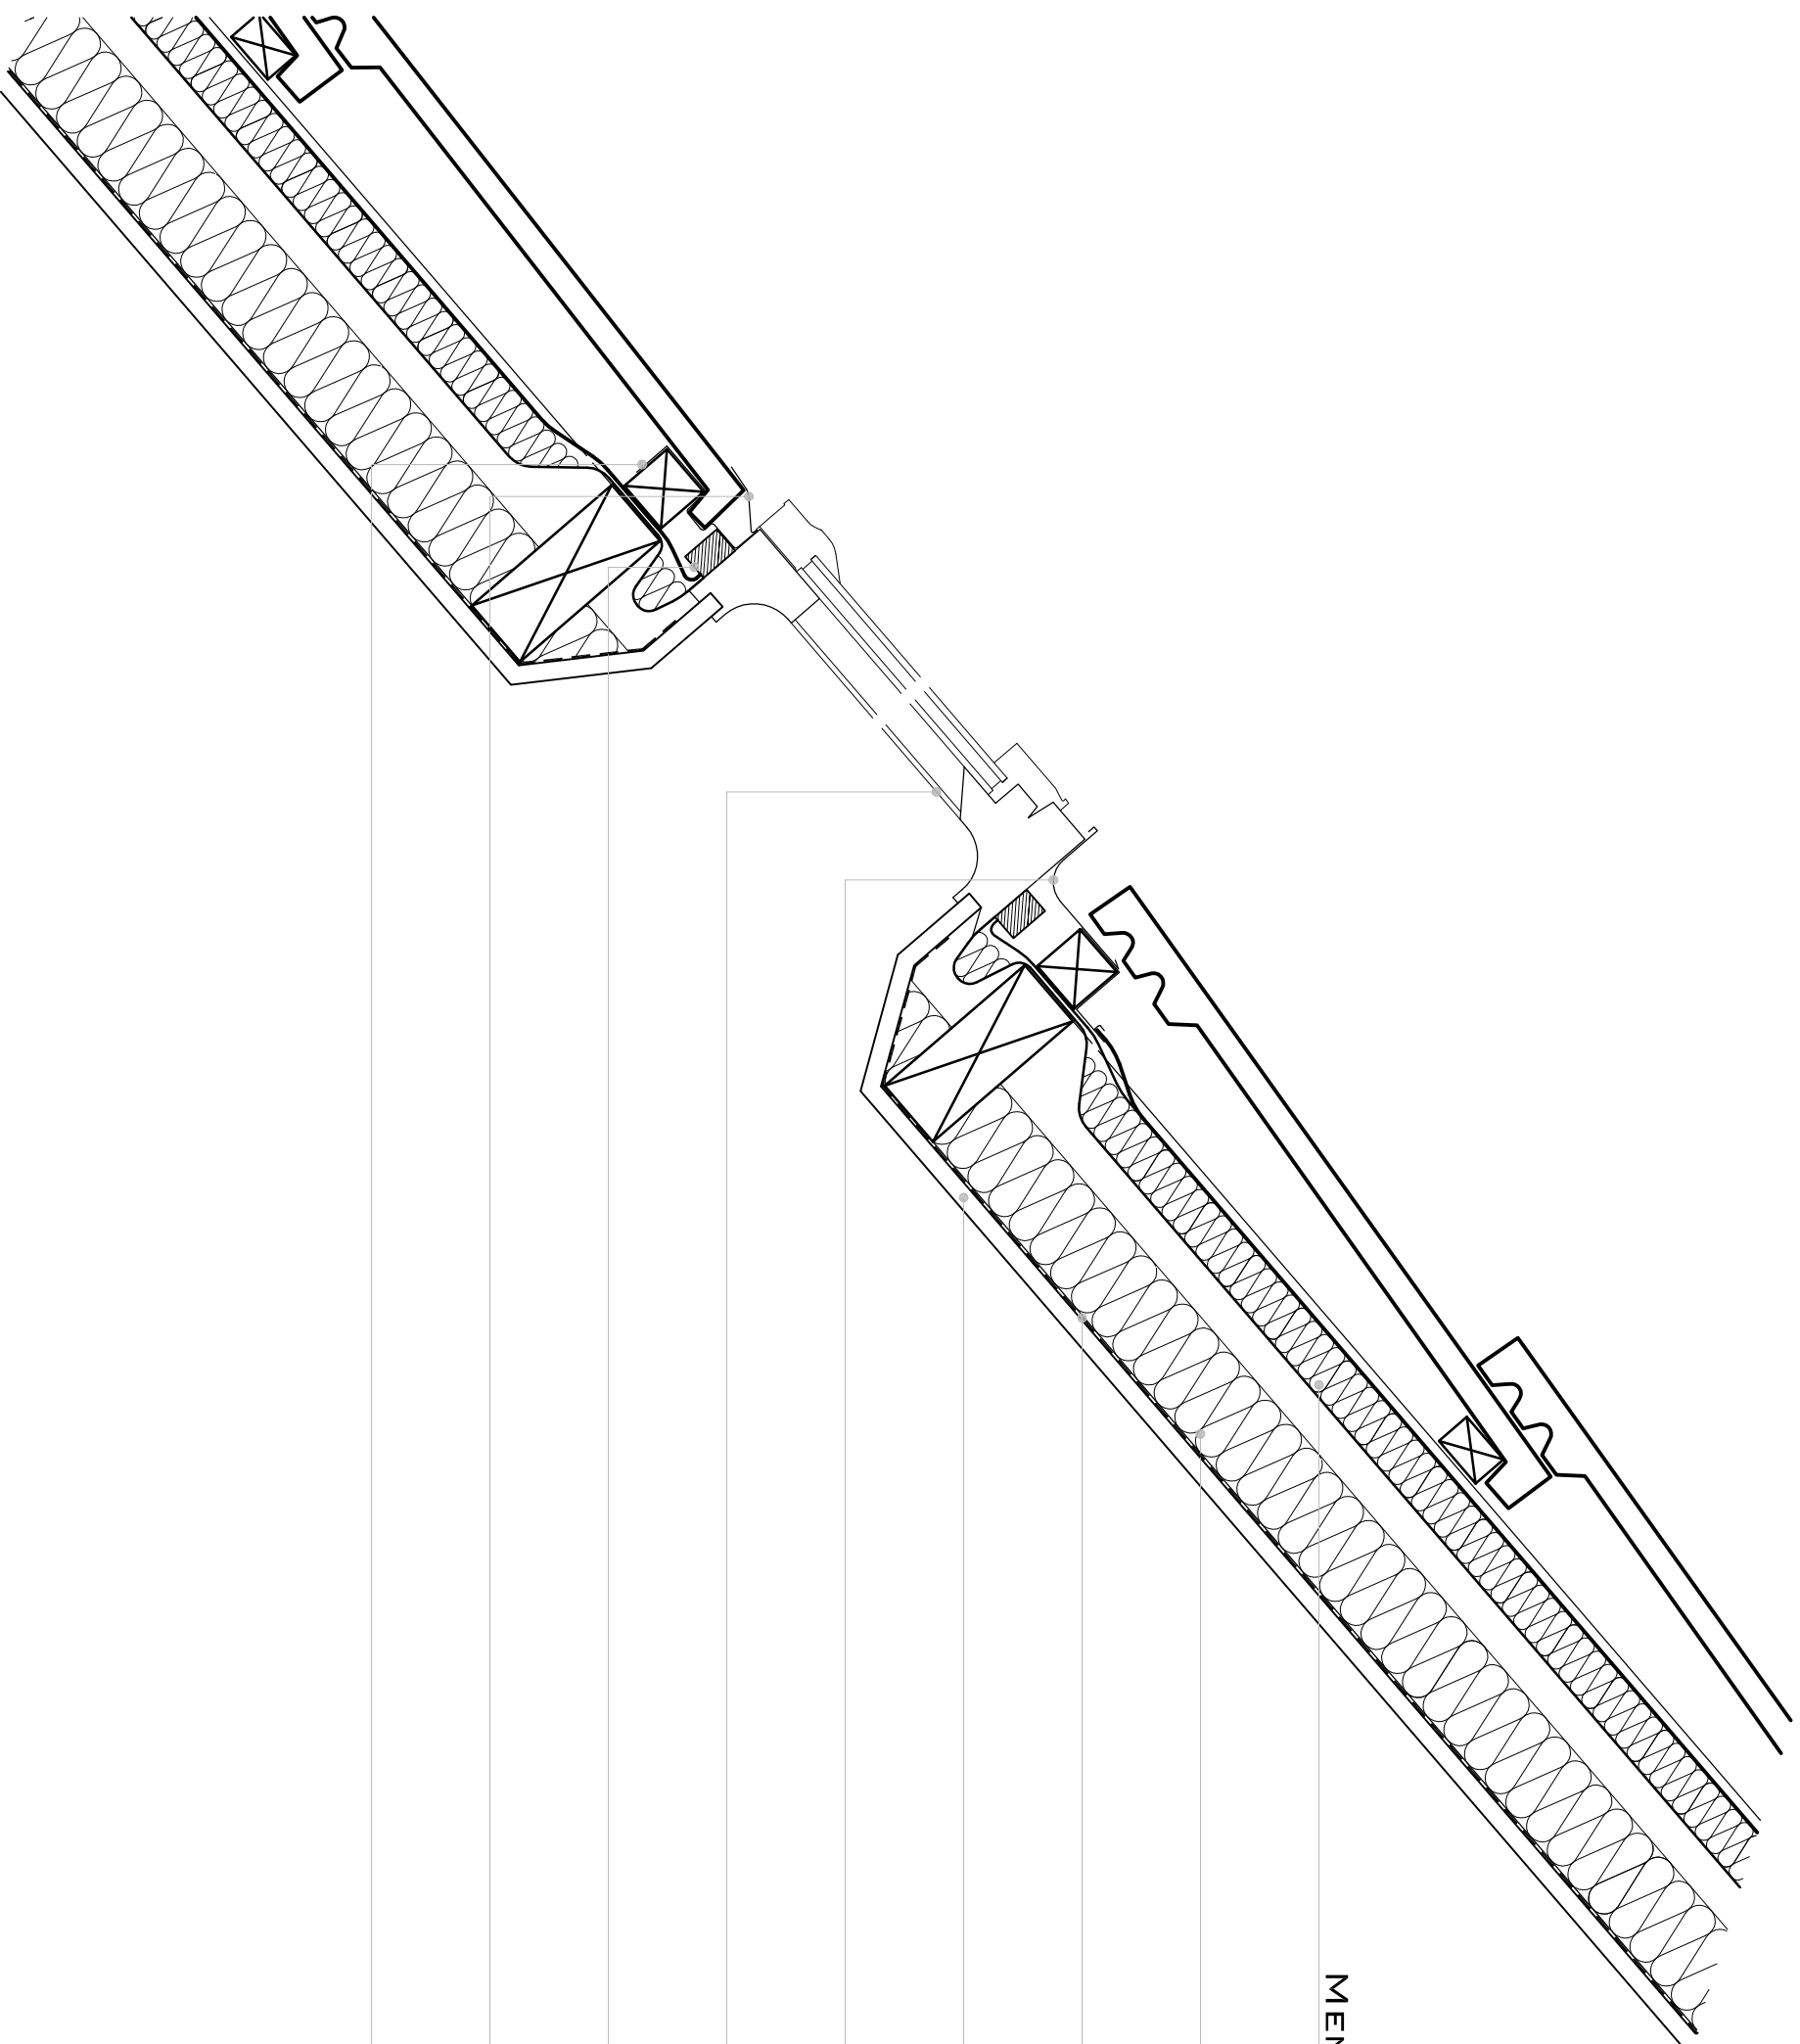

016_ROOFLIGHT DETAIL - TLX GOLD (DRAPED AND VAPOUR CONTROL)

TLX GOLD COMBINED BREATHER
MEMBRANE AND BREATHABLE MULTIFOIL

INSULATION

VAPOUR CONTROL

PLASTERBOARD

BACK GUTTER FLASHING

ROOFLIGHT FITTING

INSTALLATION BATTEN

WINDOW FLASHING

UNDERFELT COLLAR