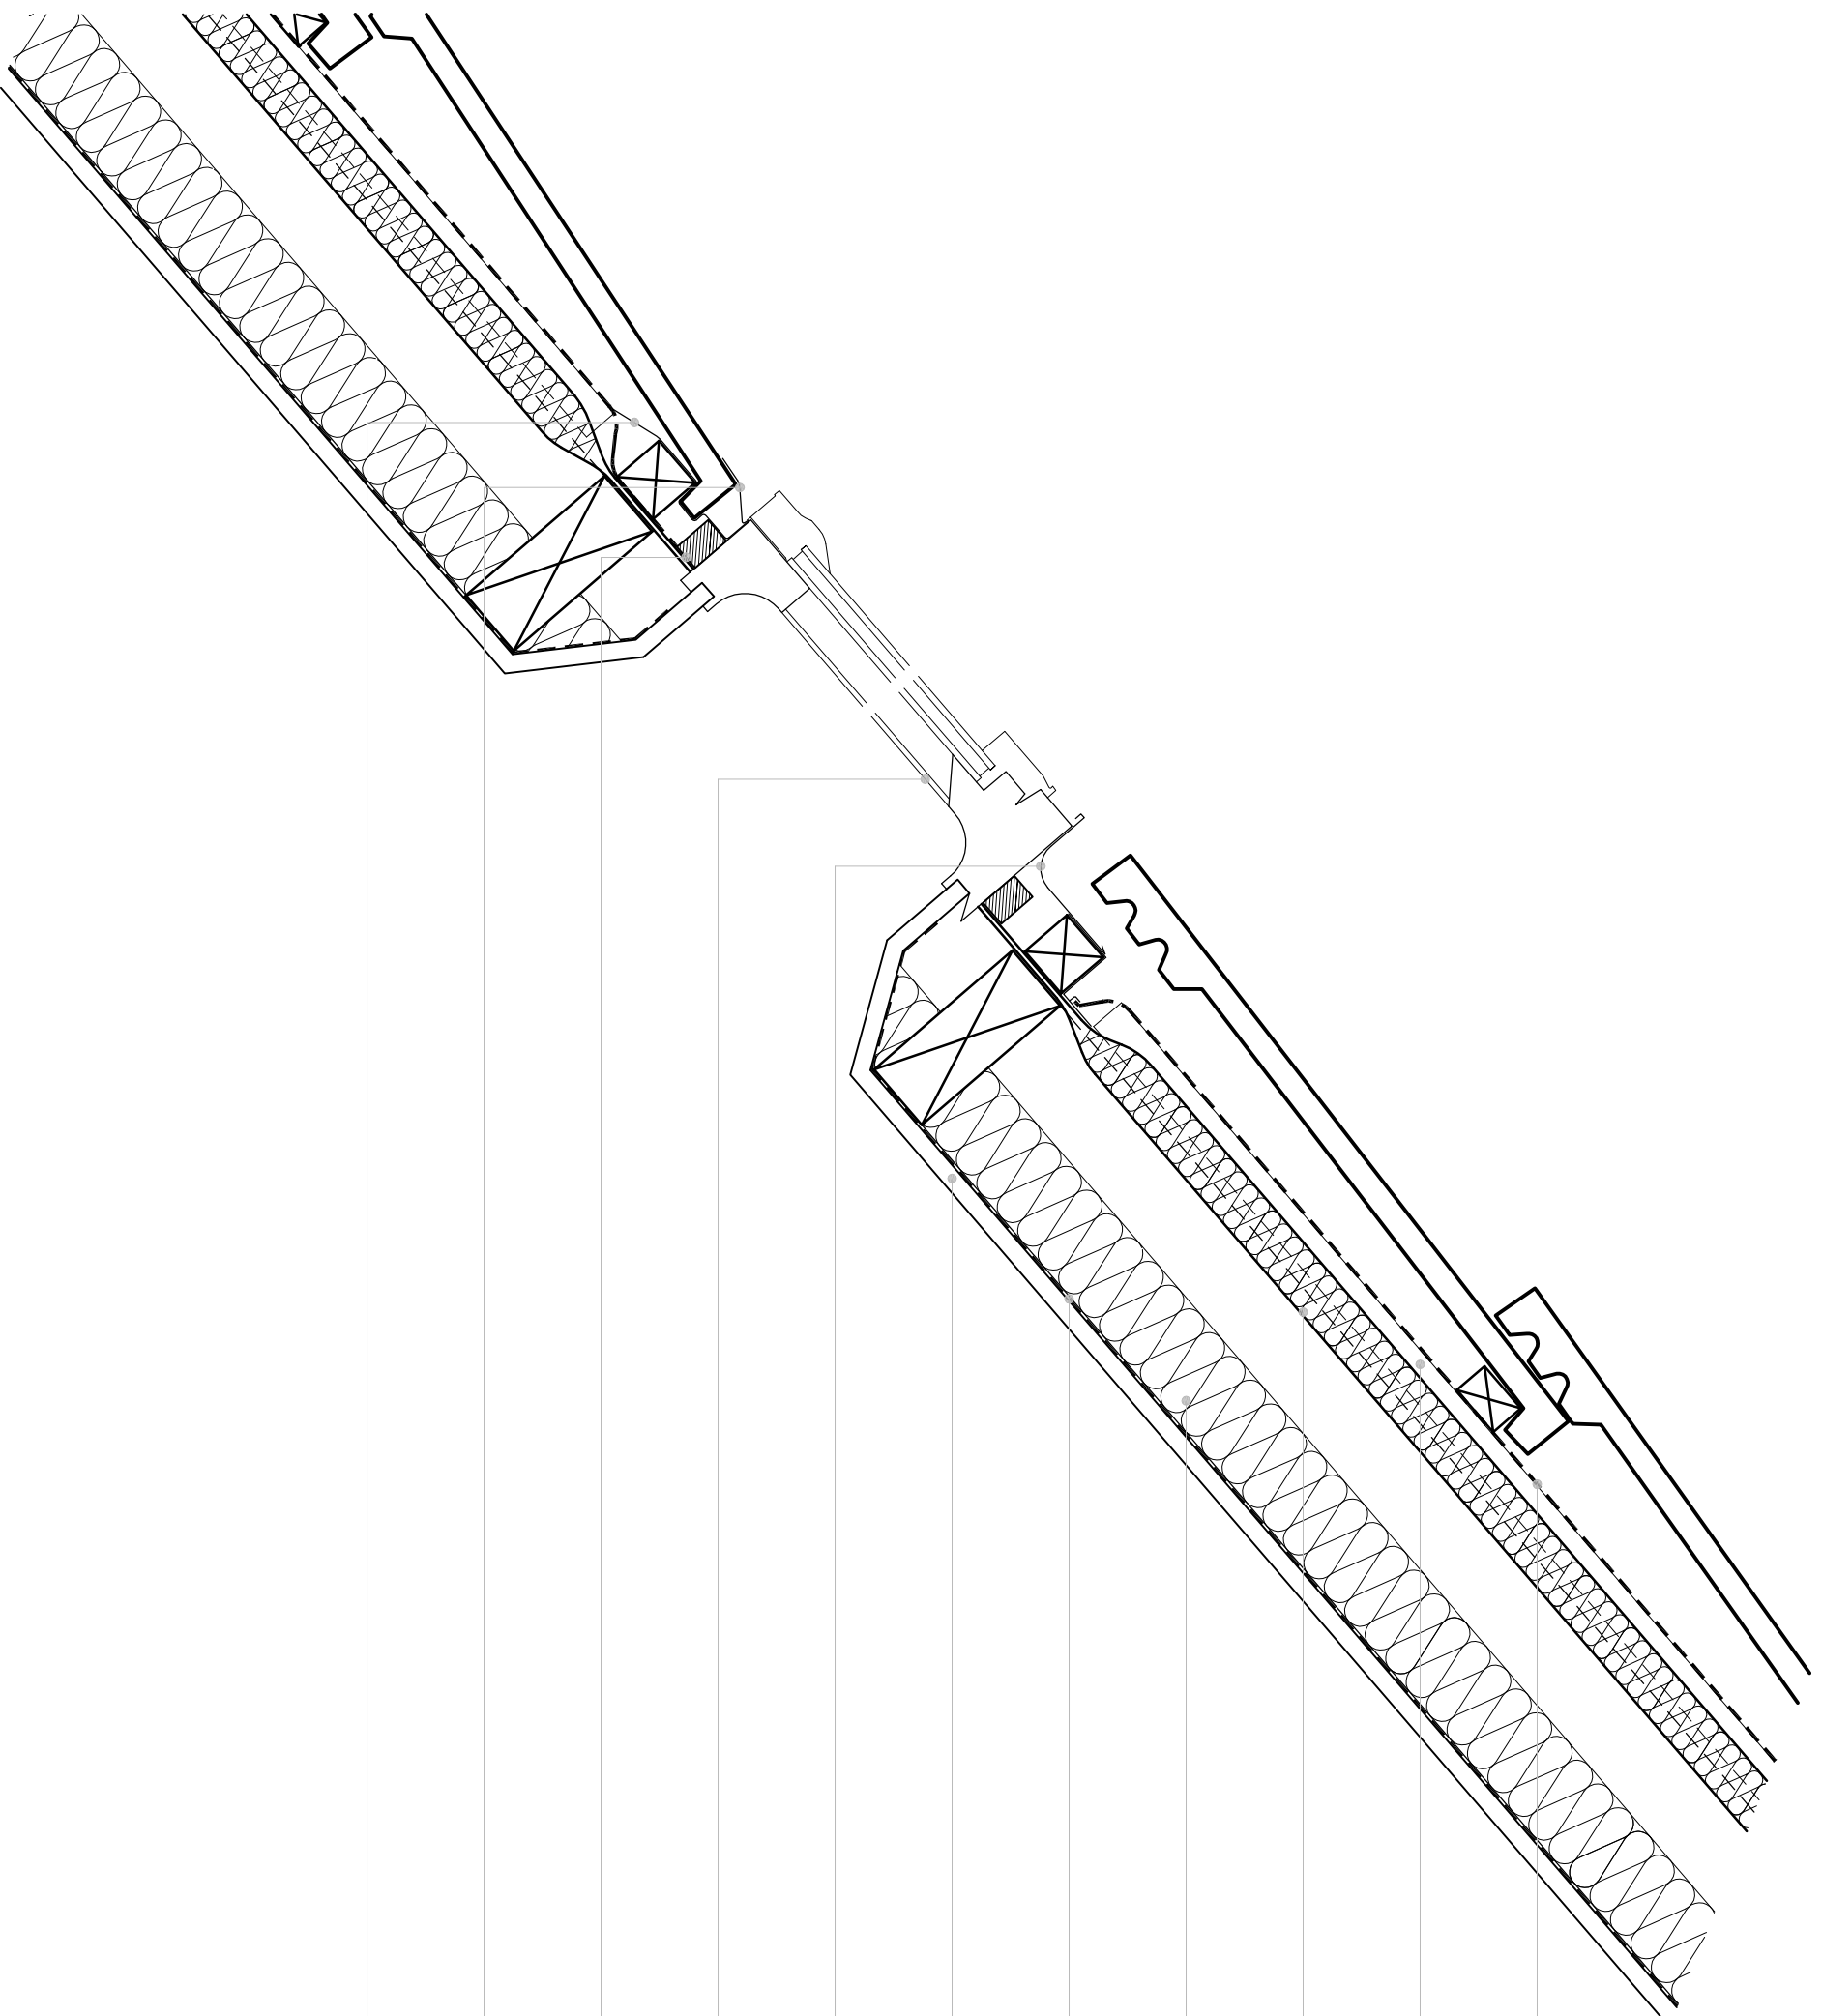

017_ROOFLIGHT DETAIL - TLX SILVER (COUNTER BATTENED)

BREATER MEMBRANE

COUNTER BATTEN

TLX SILVER MULTIFOIL INSULATION

INSULATION

VAPOUR CONTROL

PLASTERBOARD

BACK GUTTER FLASHING

ROOFLIGHT FITTING

INSTALLATION BATTEN

WINDOW FLASHING

UNDERFELT COLLAR