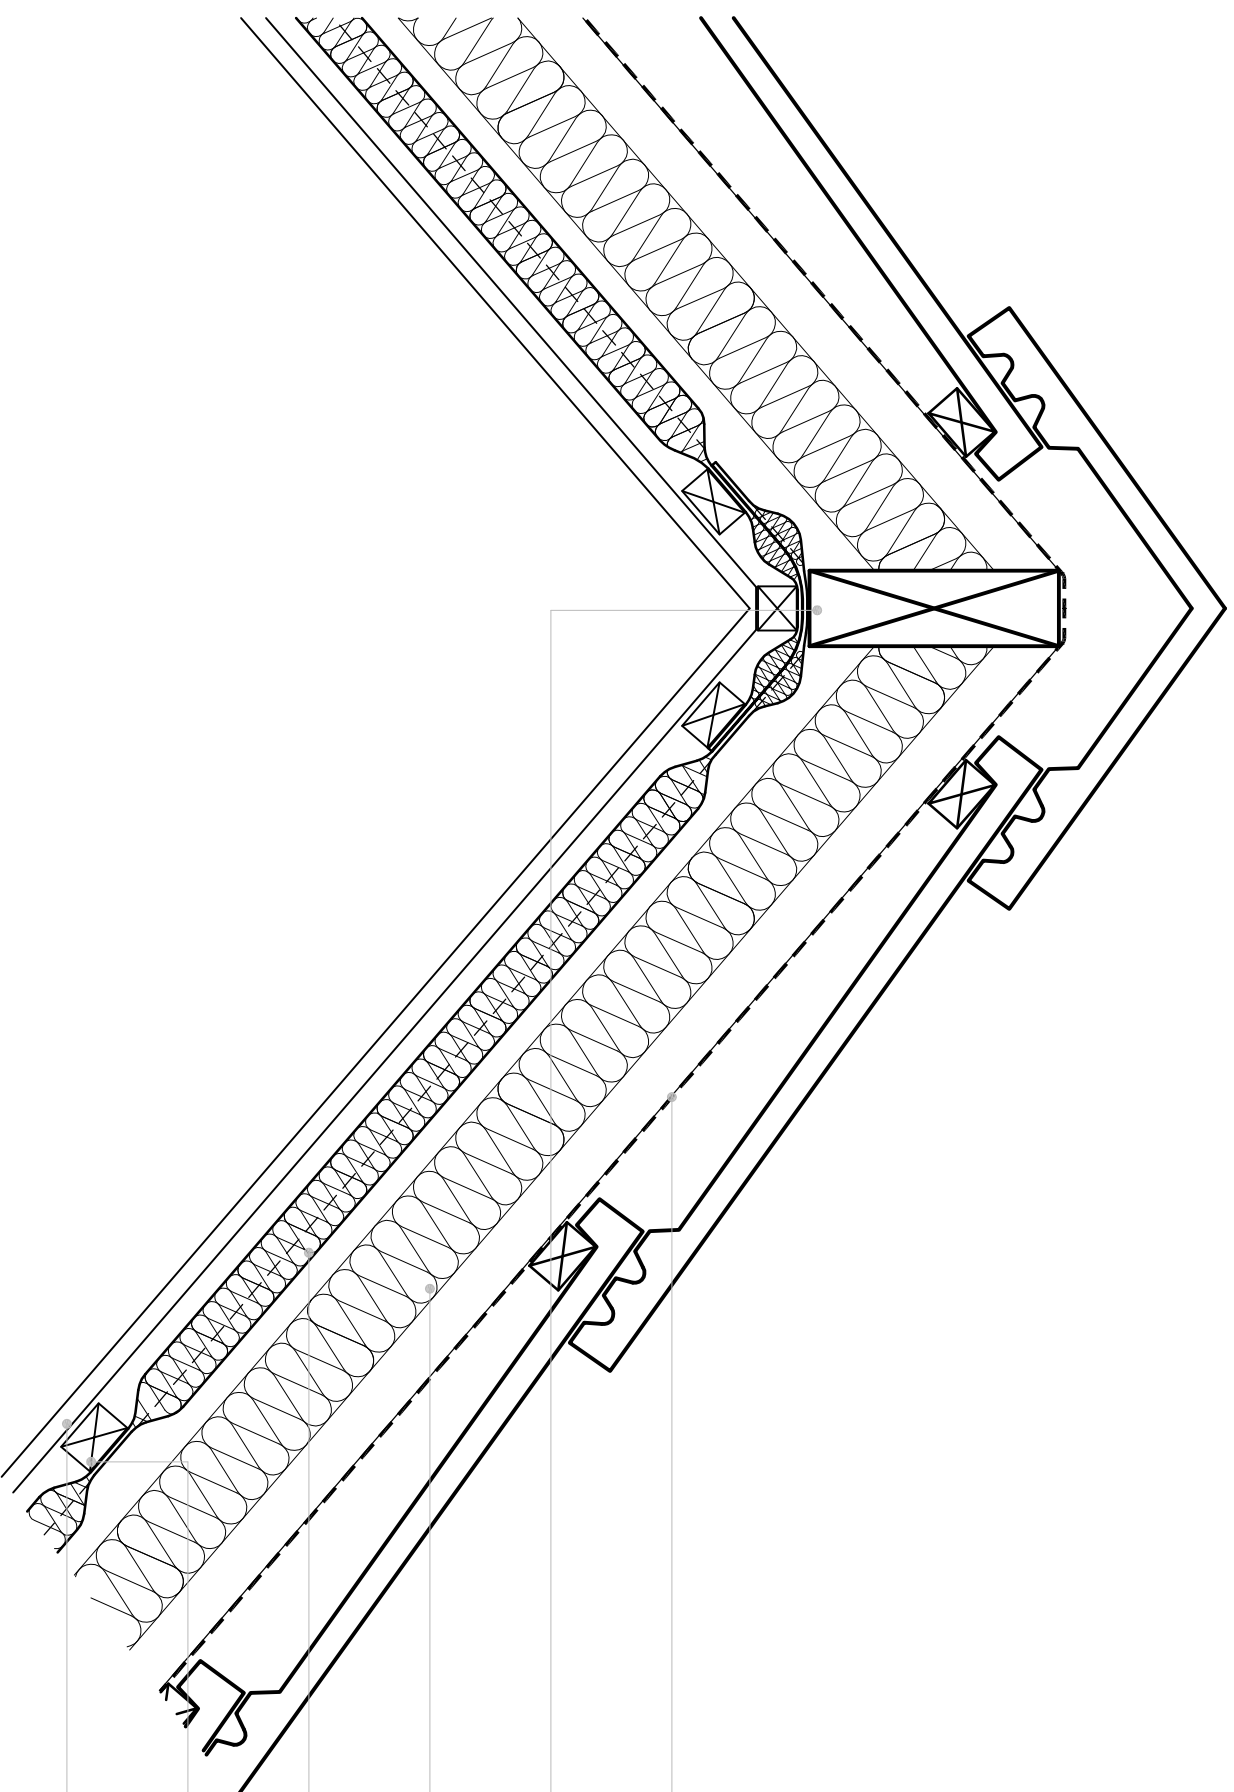

020_RIDGE DETAIL - TLX SILVER

BREATHER MEMBRANE

RIDGE BEAM

INSULATION

TLX SILVER MULTIFOIL INSULATION

CROSS BATTEN

PLASTERBOARD