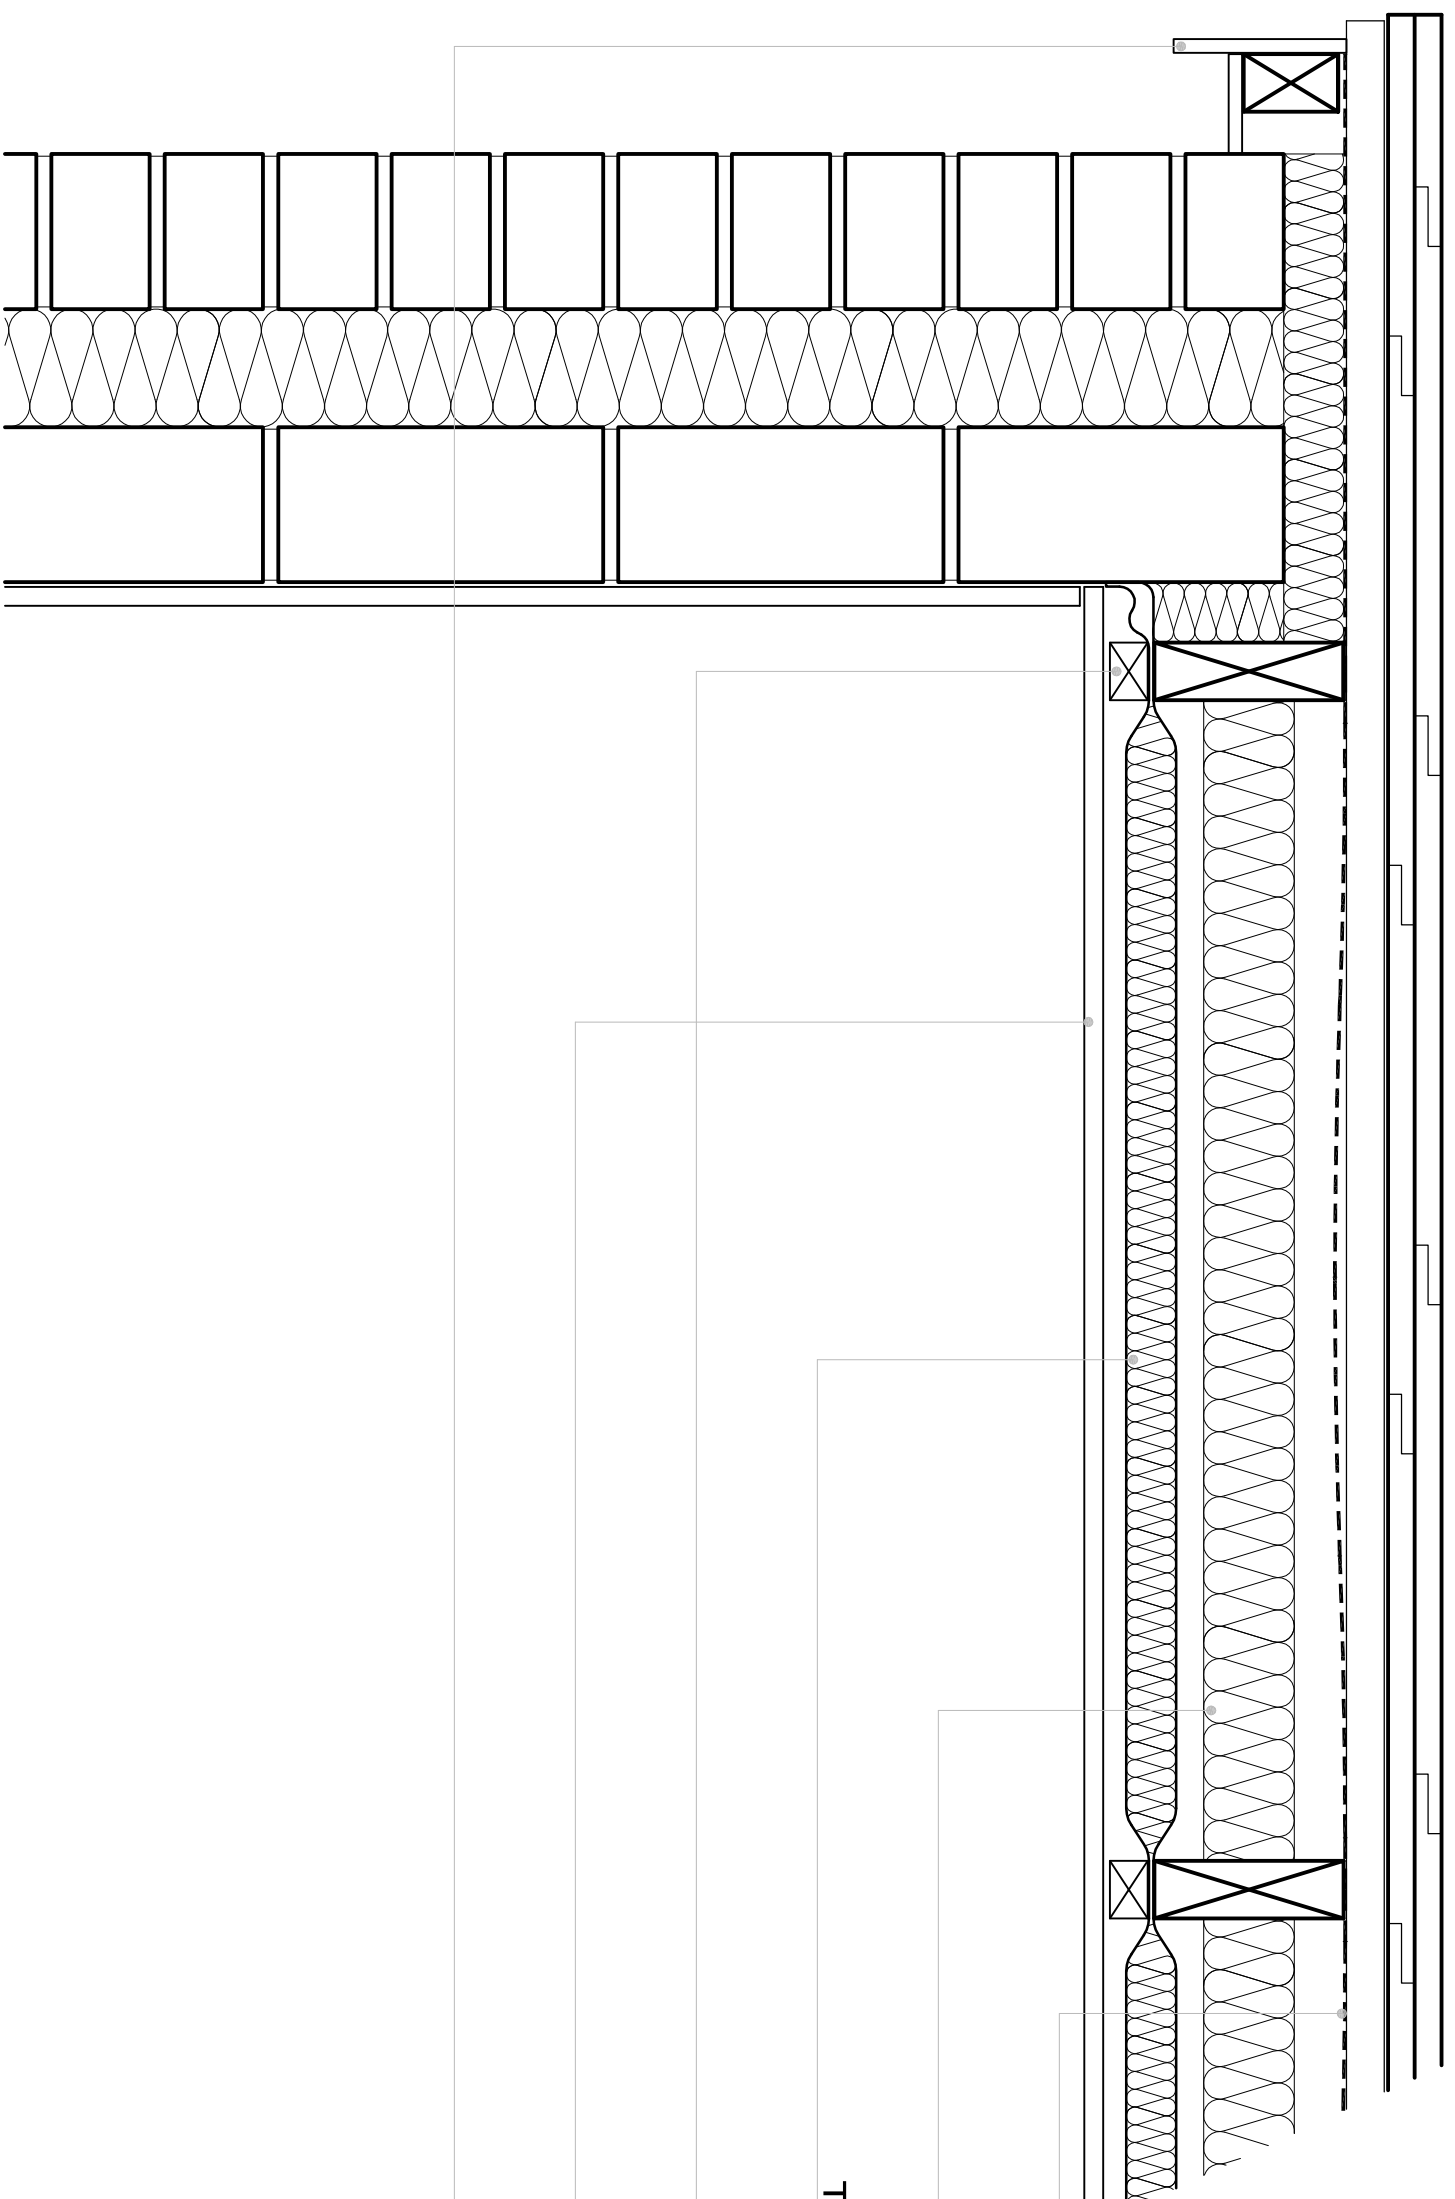

# 021\_GABLE DETAIL - TLX SILVER

BREATHER MEMBRANE

INSULATION

TLX SILVER MULTIFOIL INSULATION

CROSS BATTEN

PLASTERBOARD

TIMBER FASCIA