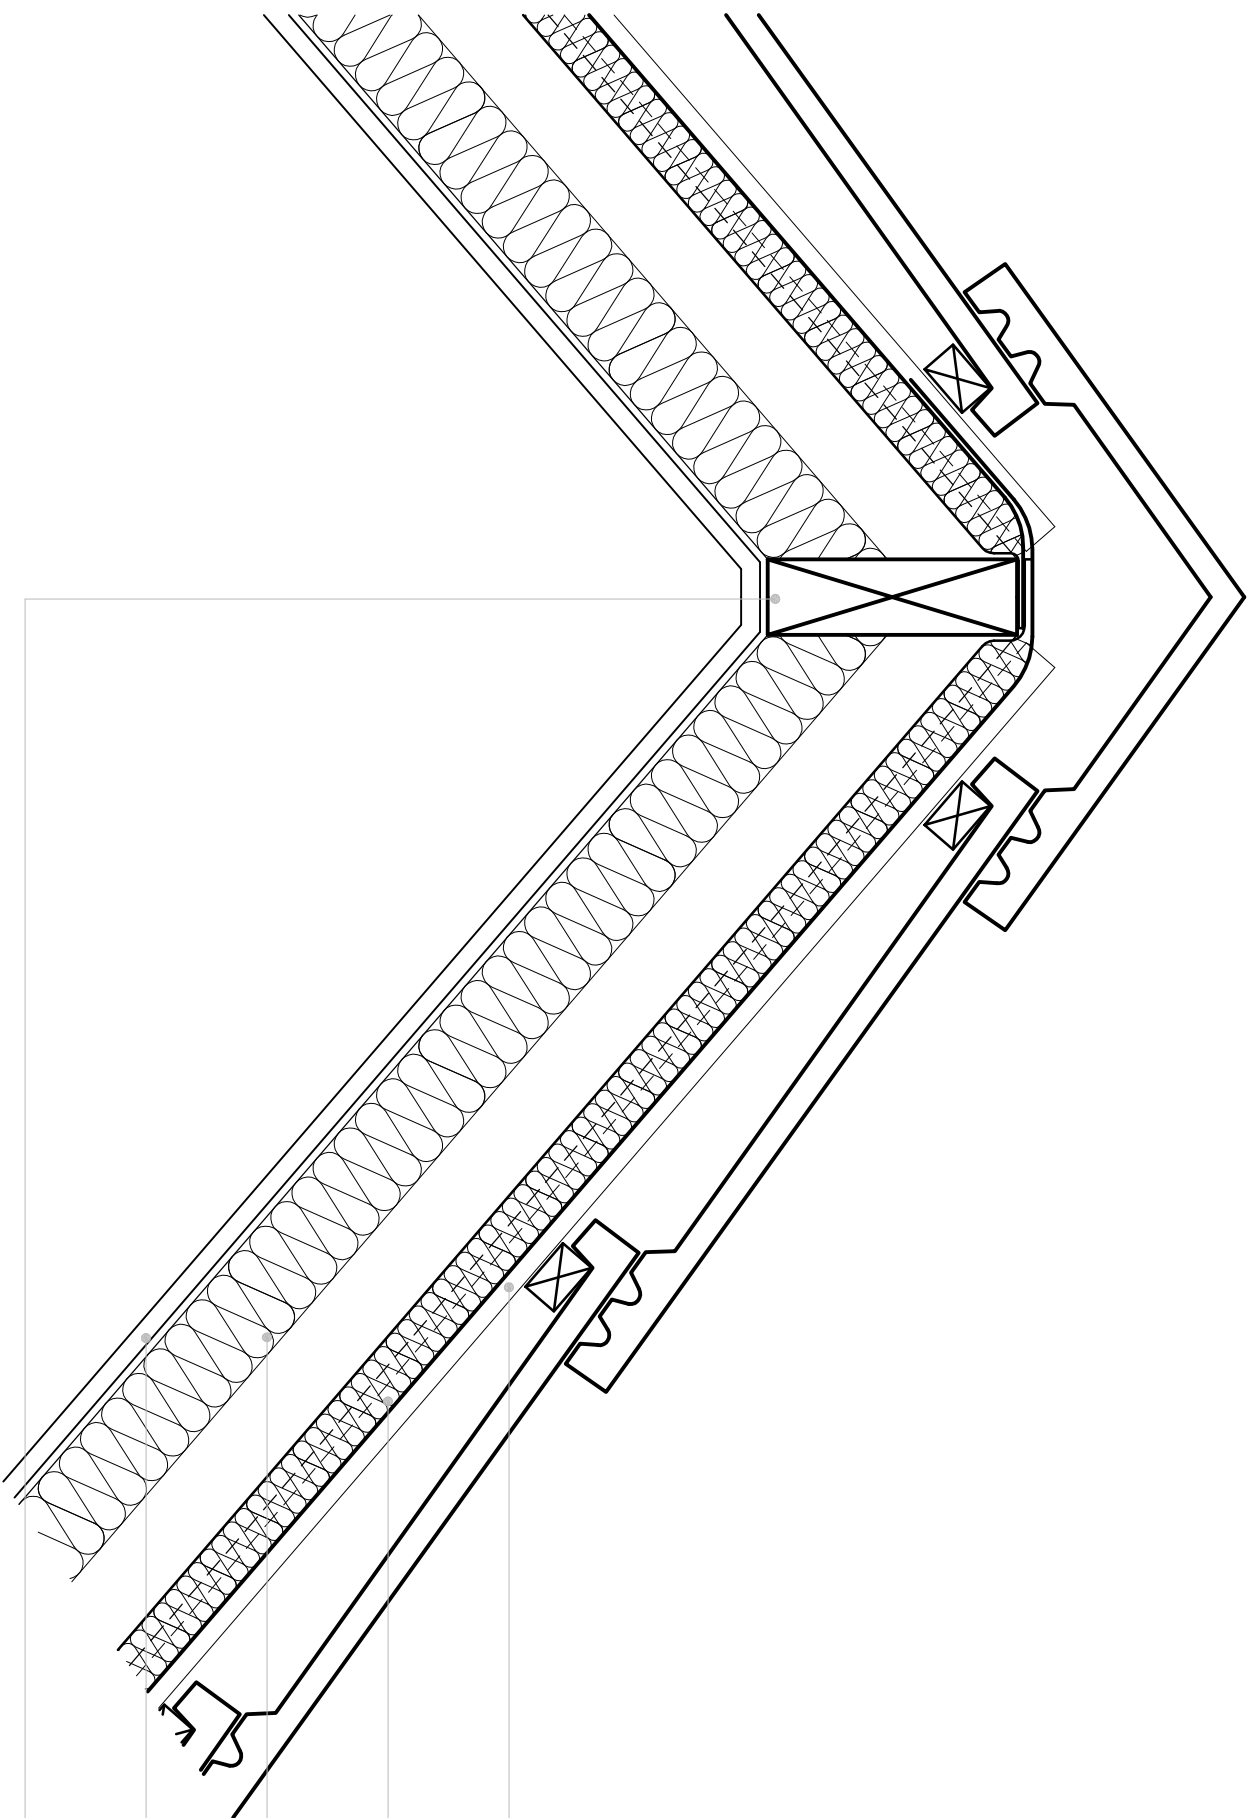

023_RIDGE DETAIL - TLX GOLD (COUNTER BATTENED)

COUNTER BATTEN

TLX GOLD COMBINED BREATHER
MEMBRANE AND BREATHABLE MULTIFOIL

INSULATION

PLASTERBOARD

RIDGE BEAM