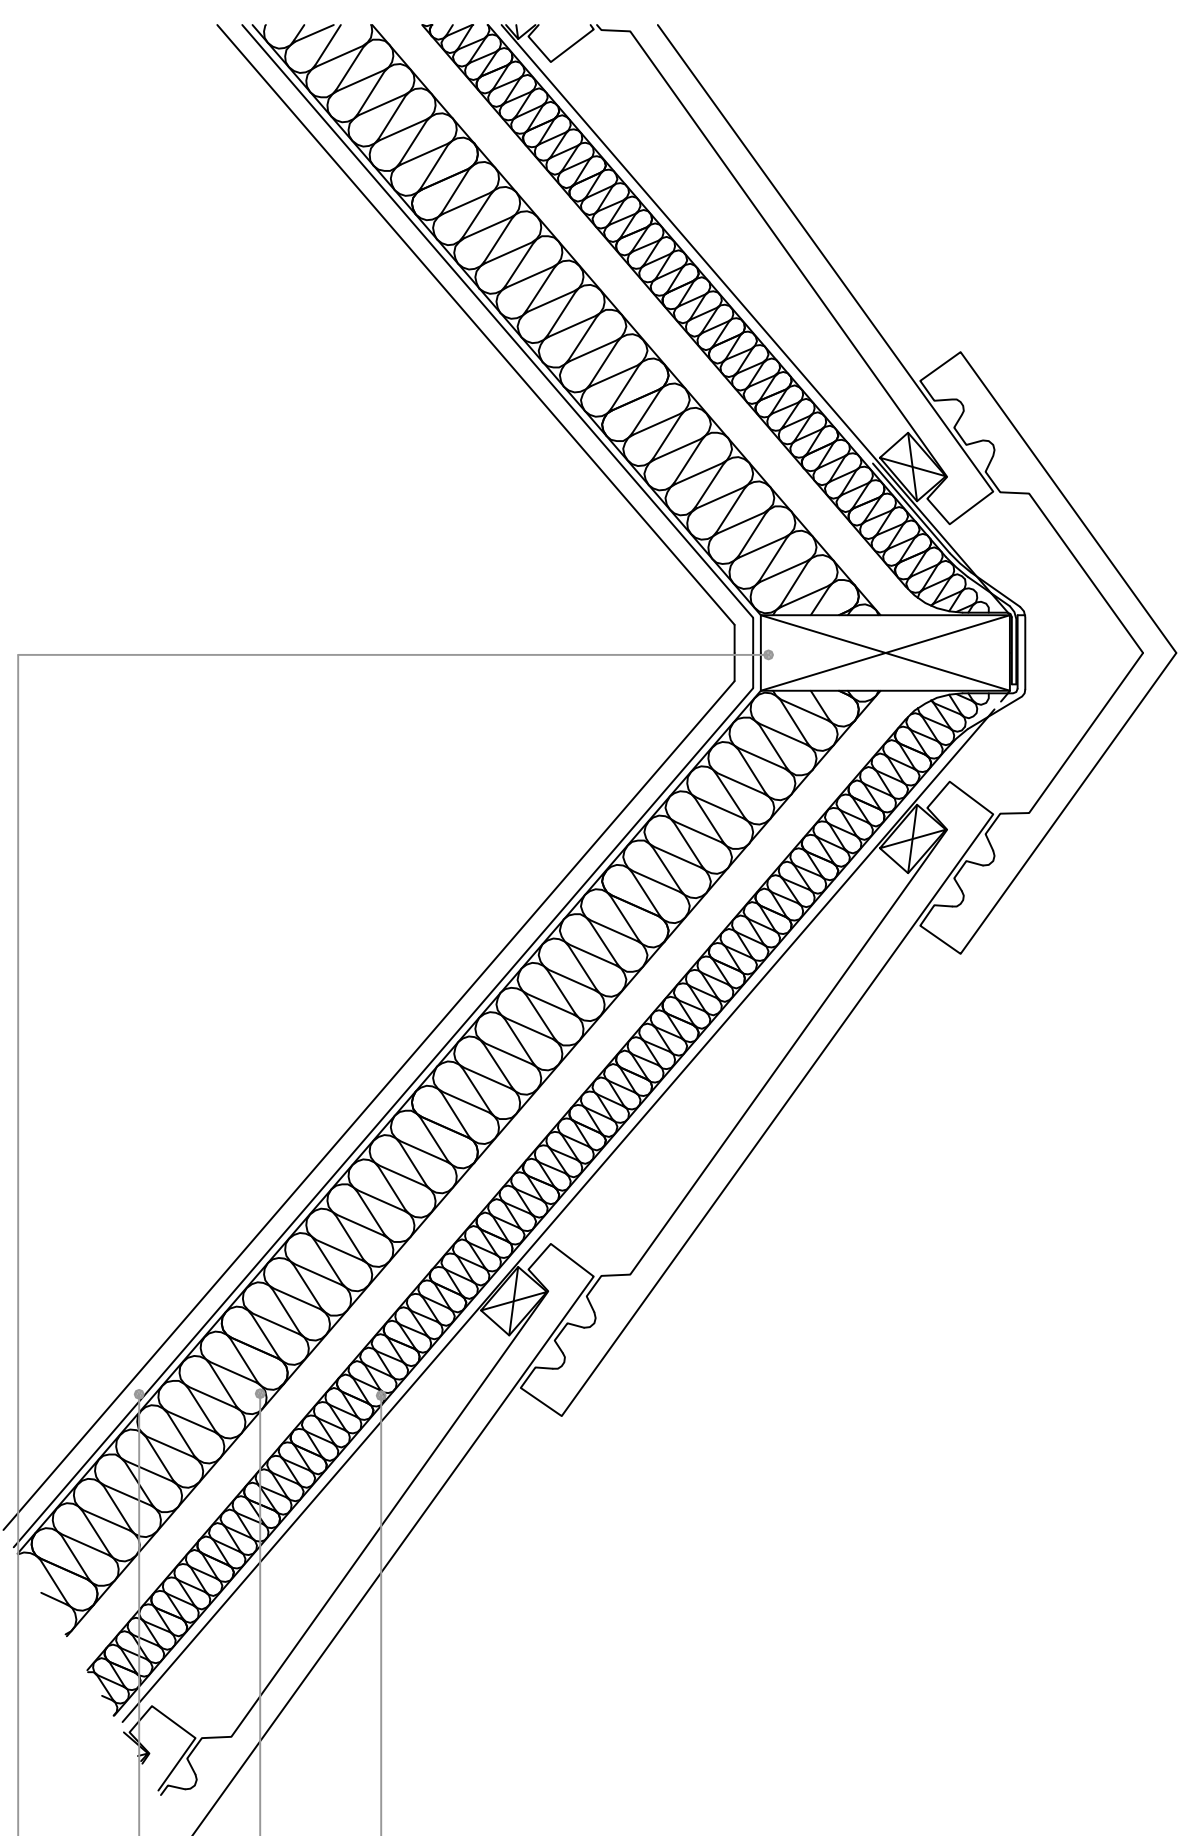

025_RIDGE DETAIL - TLX GOLD (DRAPED)

TLX GOLD COMBINED BREATHER
MEMBRANE AND BREATHABLE MULTIFOIL

INSULATION

PLASTERBOARD

RIDGE BEAM