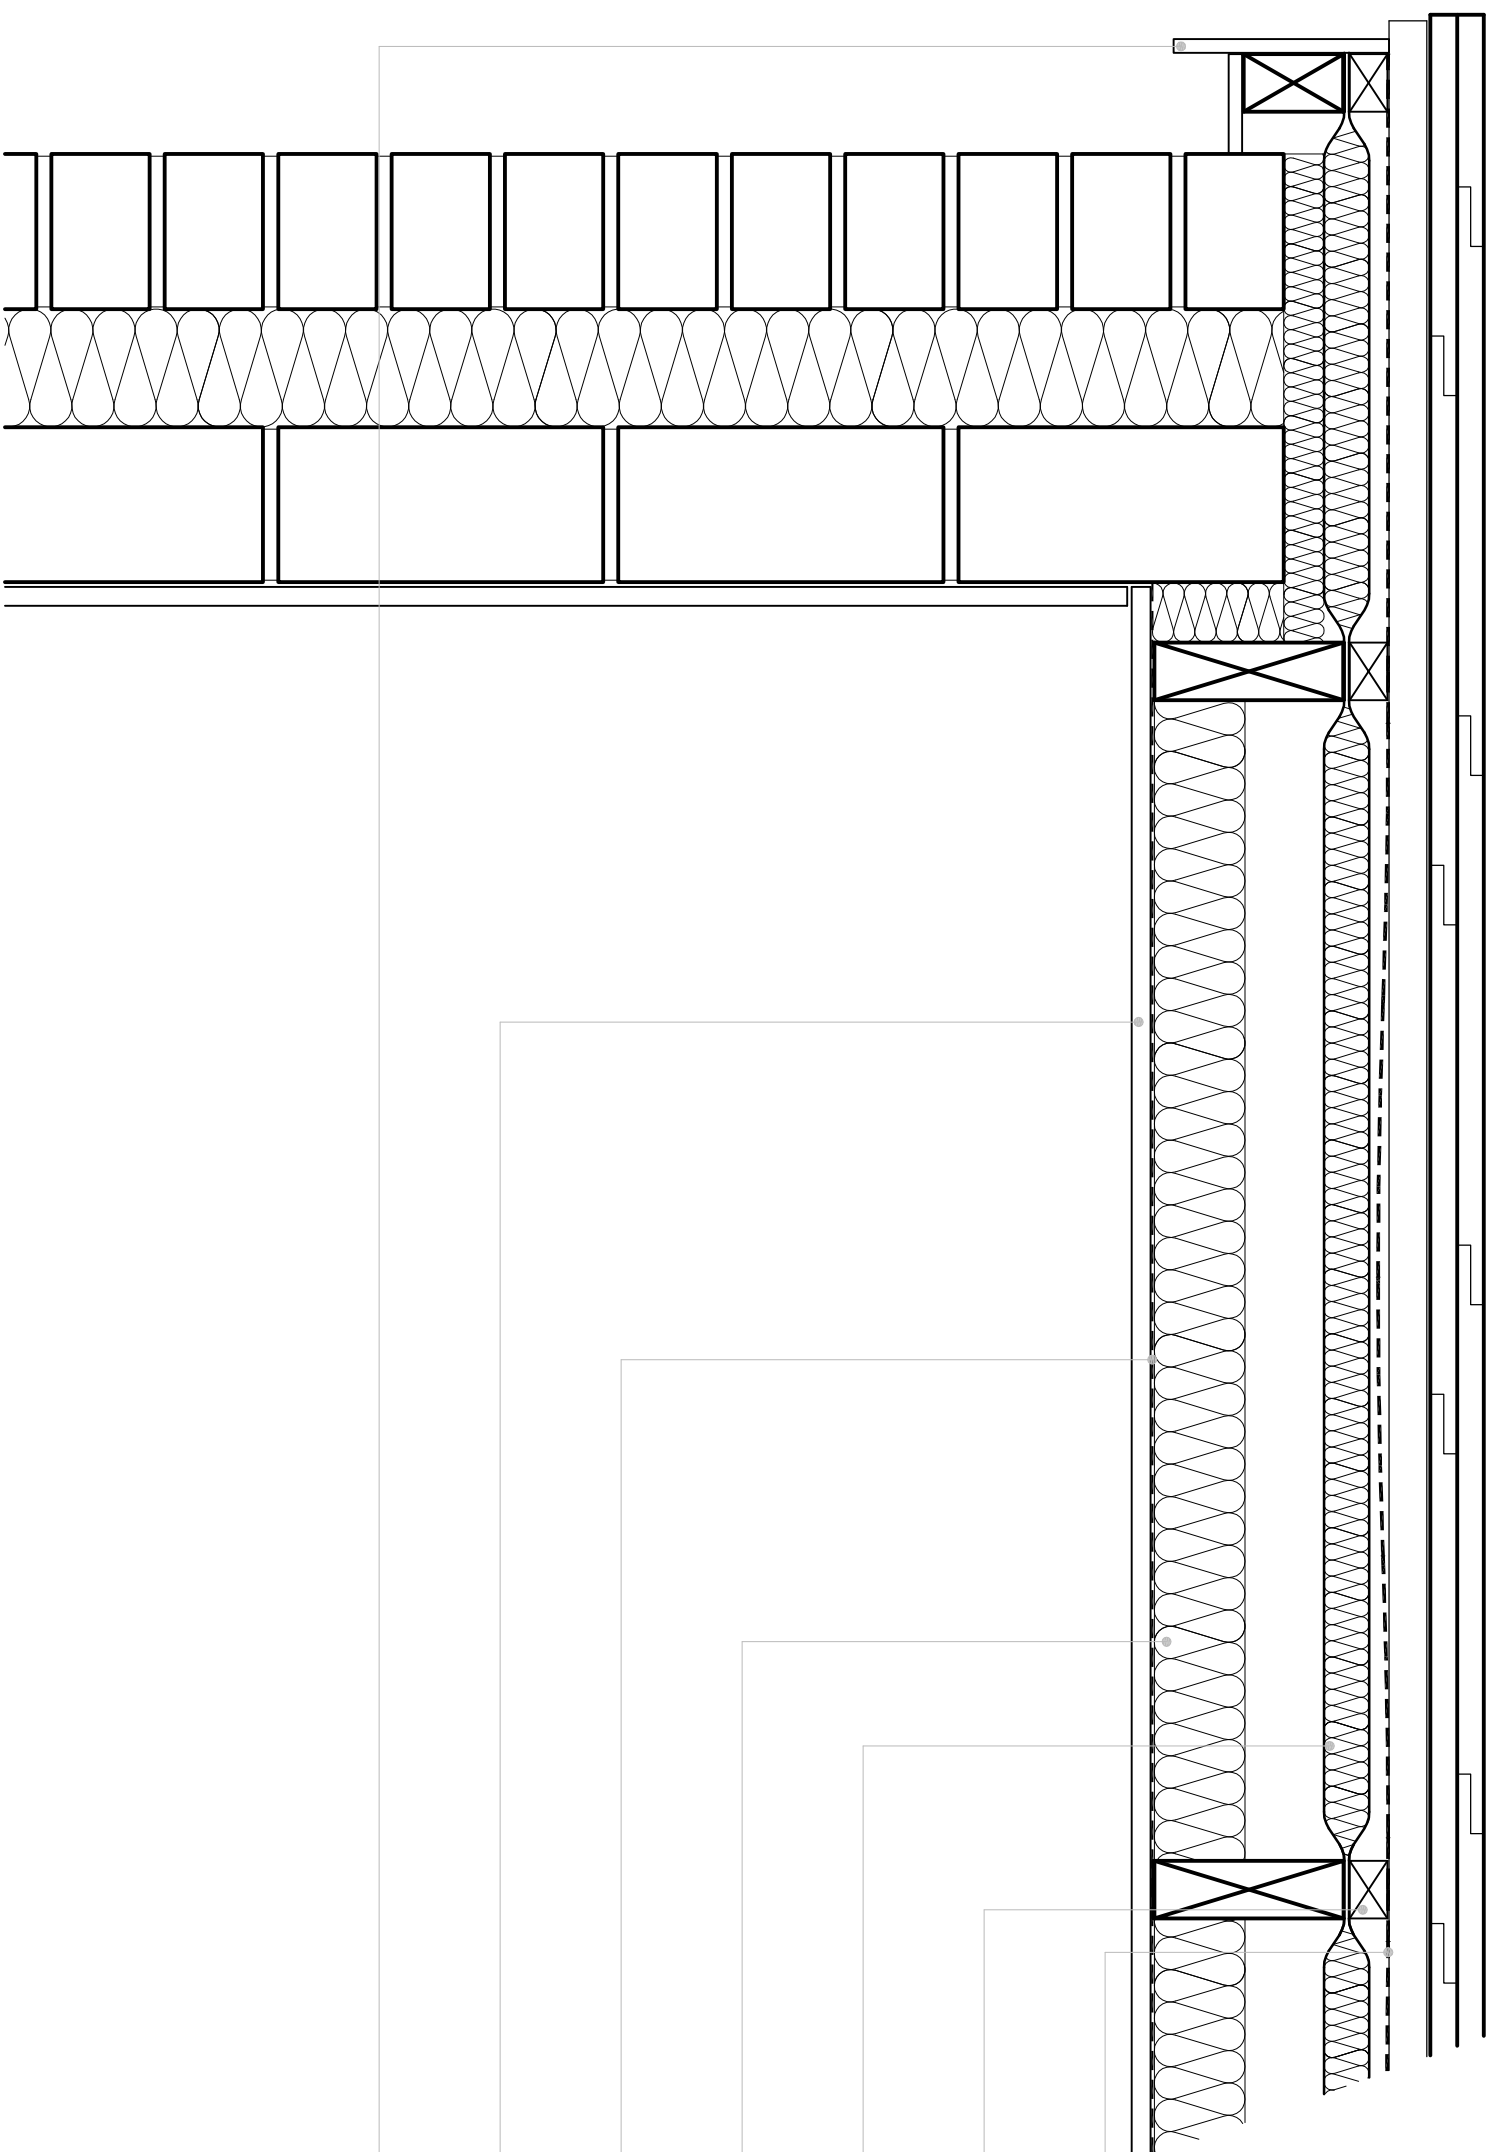

027_VERGE DETAIL - TLX SILVER (COUNTER BATTENED)

BREATHER MEMBRANE

COUNTER BATTEN

TLX SILVER MULTIFOIL INSULATION

INSULATION

VAPOUR CONTROL

PLASTERBOARD

TIMBER FASCIA