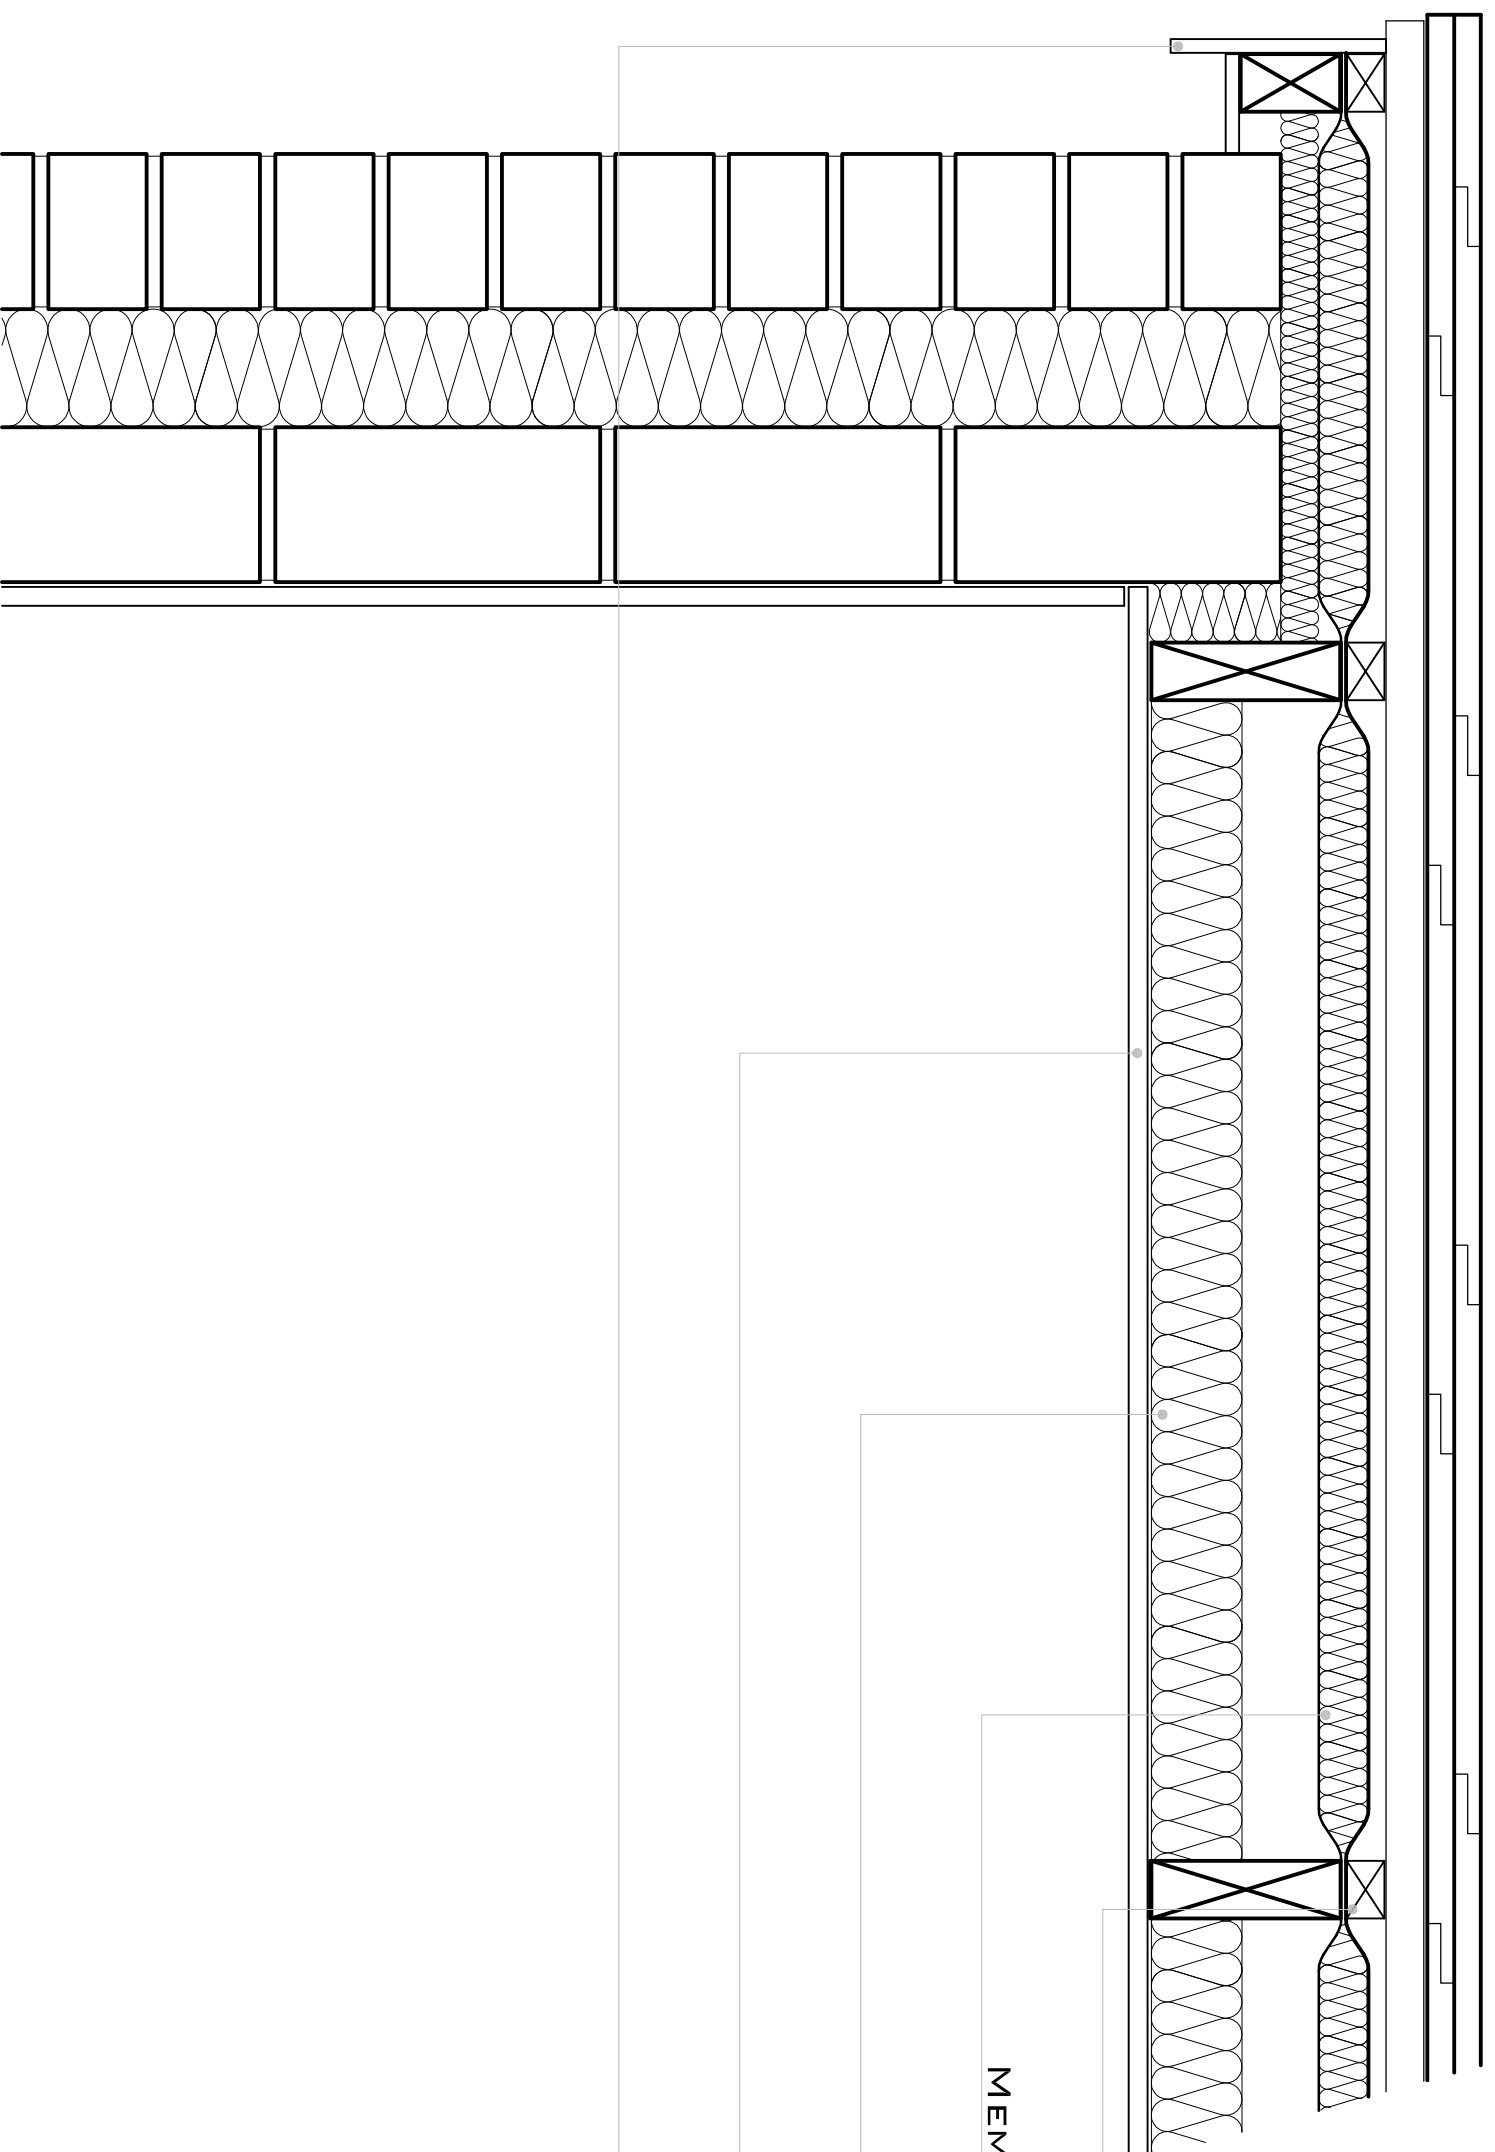

# 028\_VERGE DETAIL - TLX GOLD (COUNTER BATTENED)

COUNTER BATTEN

TLX GOLD COMBINED BREATHER  
MEMBRANE AND BREATHABLE MULTIFOIL

INSULATION

PLASTERBOARD

TIMBER FASCIA