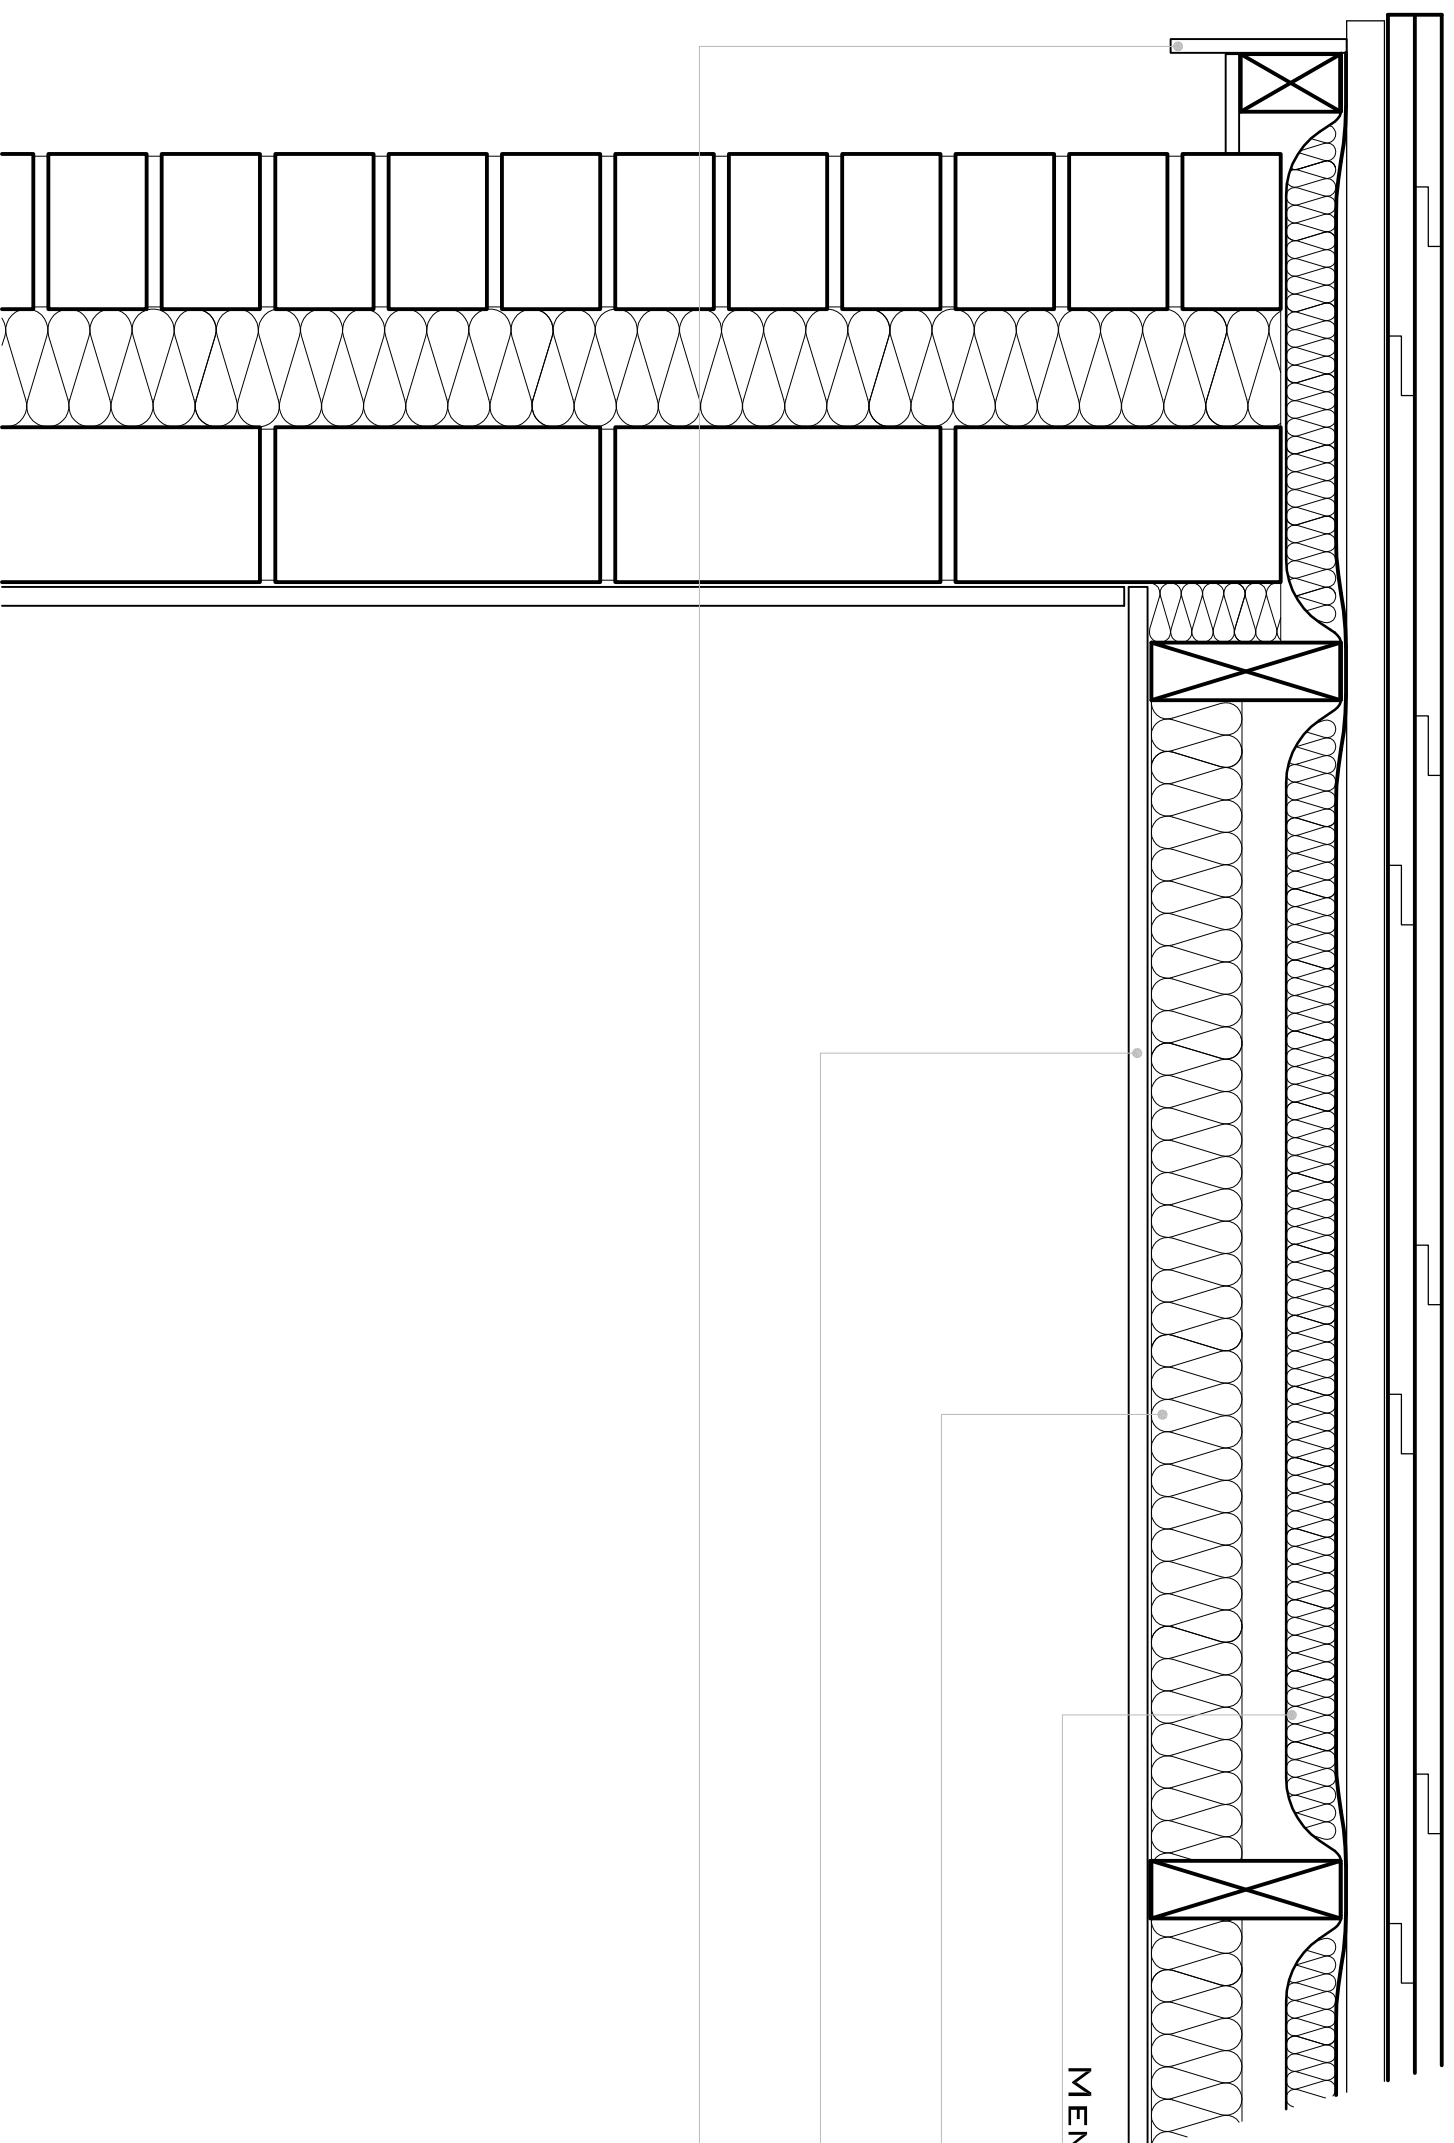

030_VERGE DETAIL - TLX GOLD (DRAPED)

TLX GOLD COMBINED BREATHER
MEMBRANE AND BREATHABLE MULTIFOIL

INSULATION

PLASTERBOARD

TIMBER FASCIA