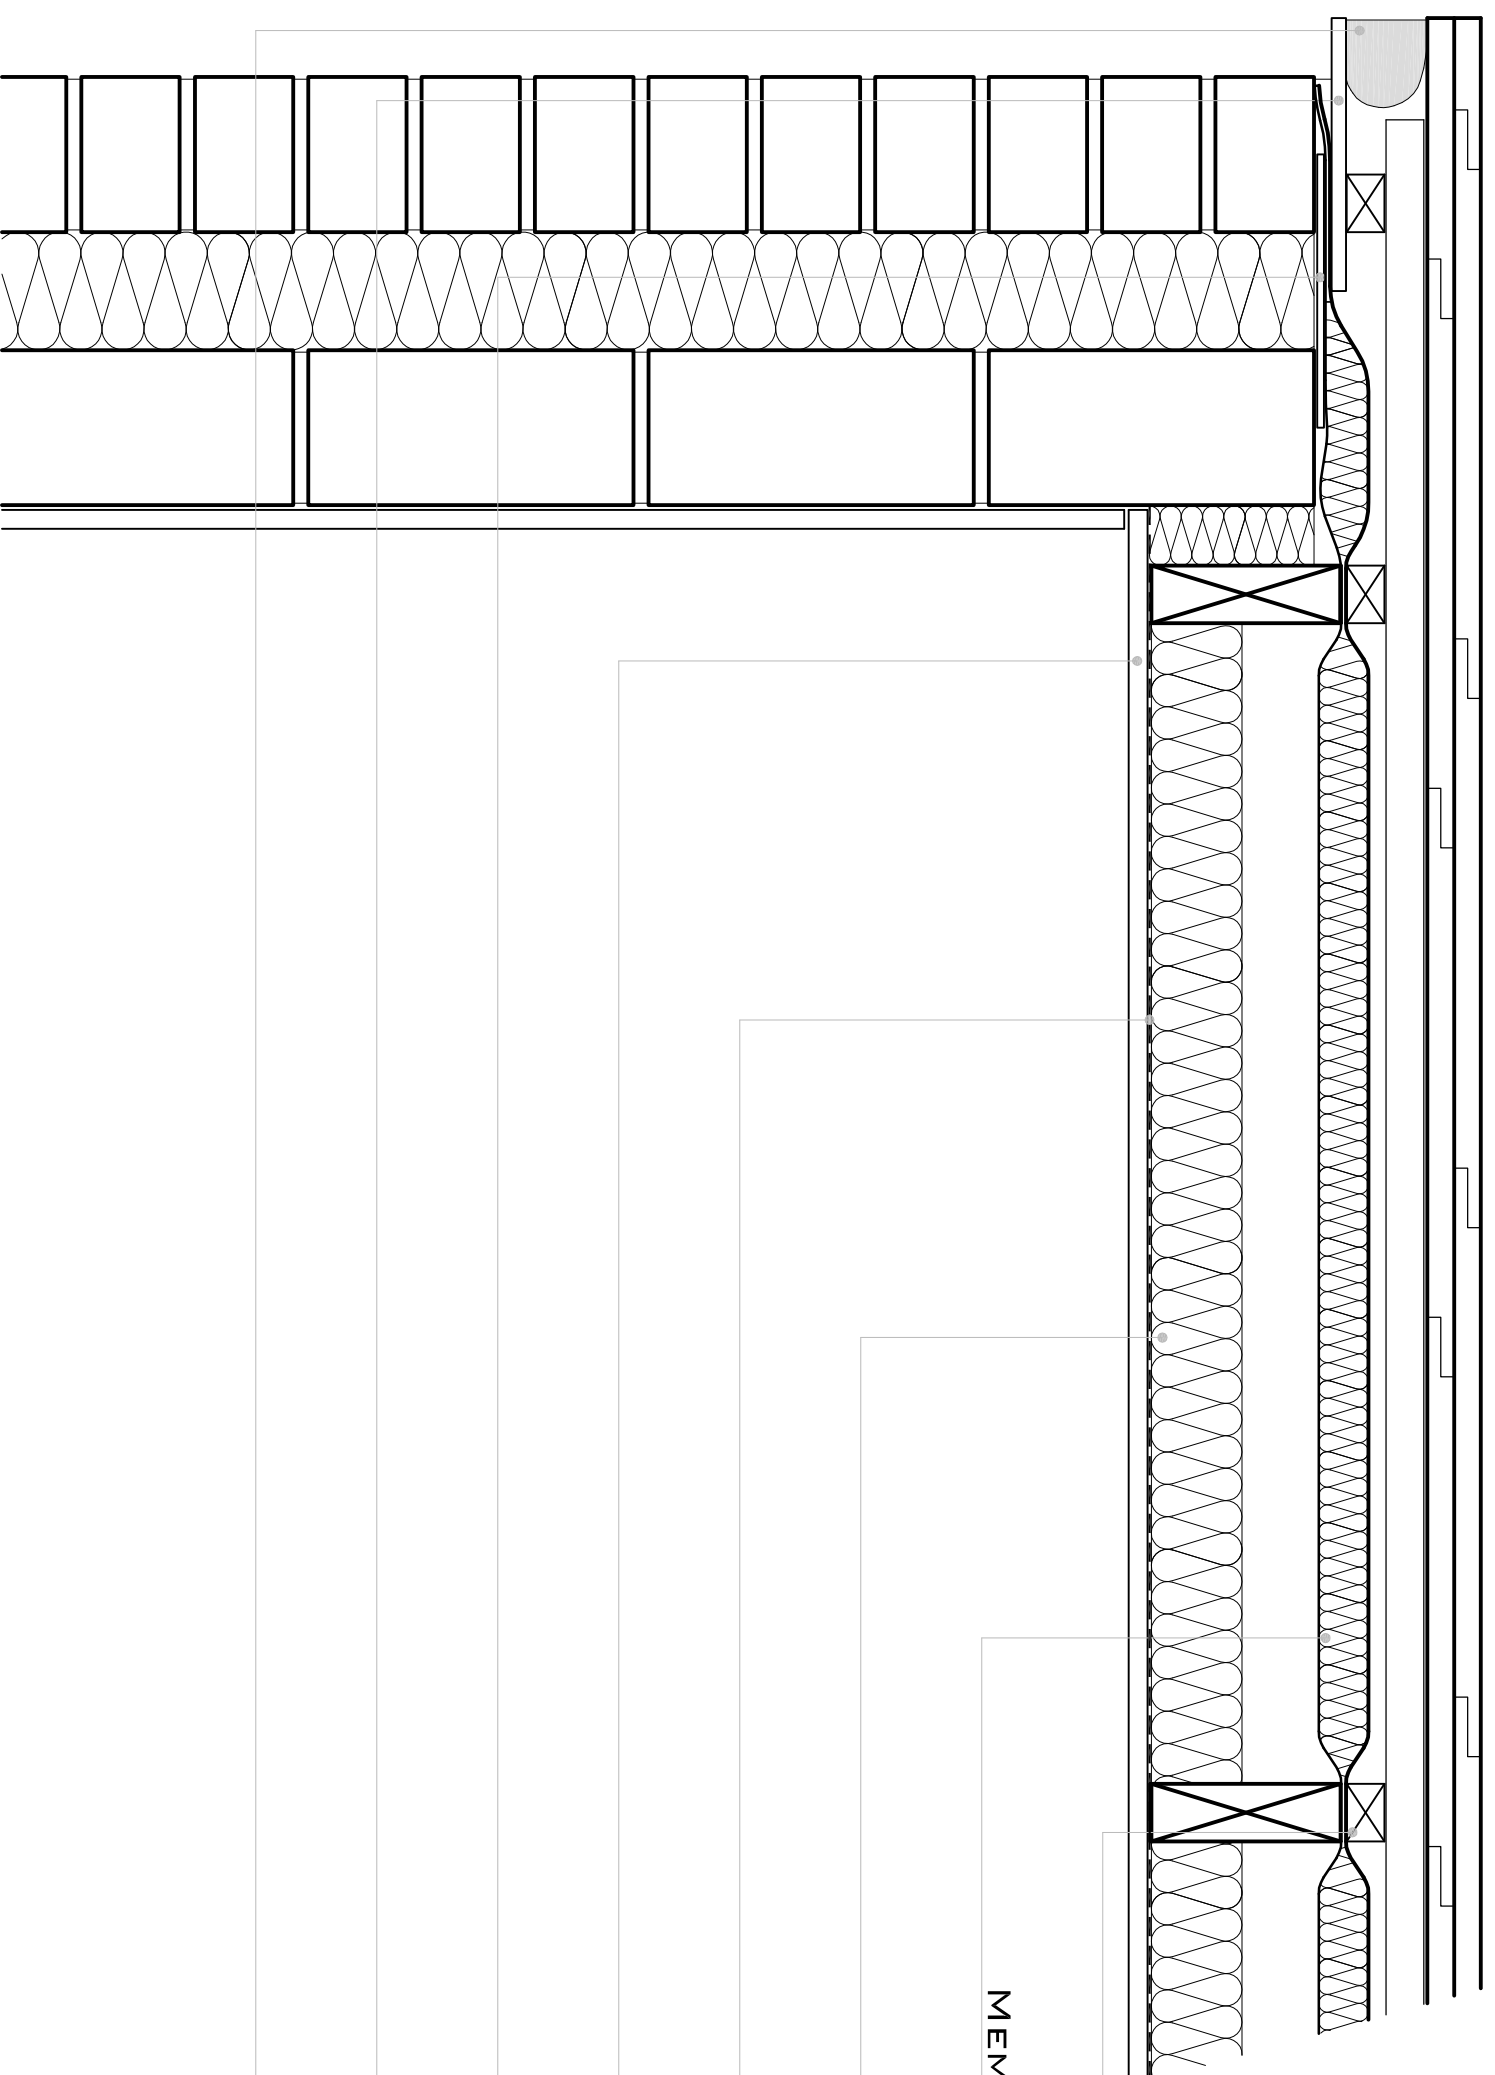

033_VERGE DETAIL - TLX GOLD (COUNTER BATTENED, NO OVERHANG AND VAPOUR CONTROL)

COUNTER BATTEN
TLX GOLD COMBINED BREATHER
MEMBRANE AND BREATHABLE MULTIFOIL

INSULATION

VAPOUR CONTROL

PLASTERBOARD

CAVITY CLOSER

UNDERCLOAK

BEDDED VERGE