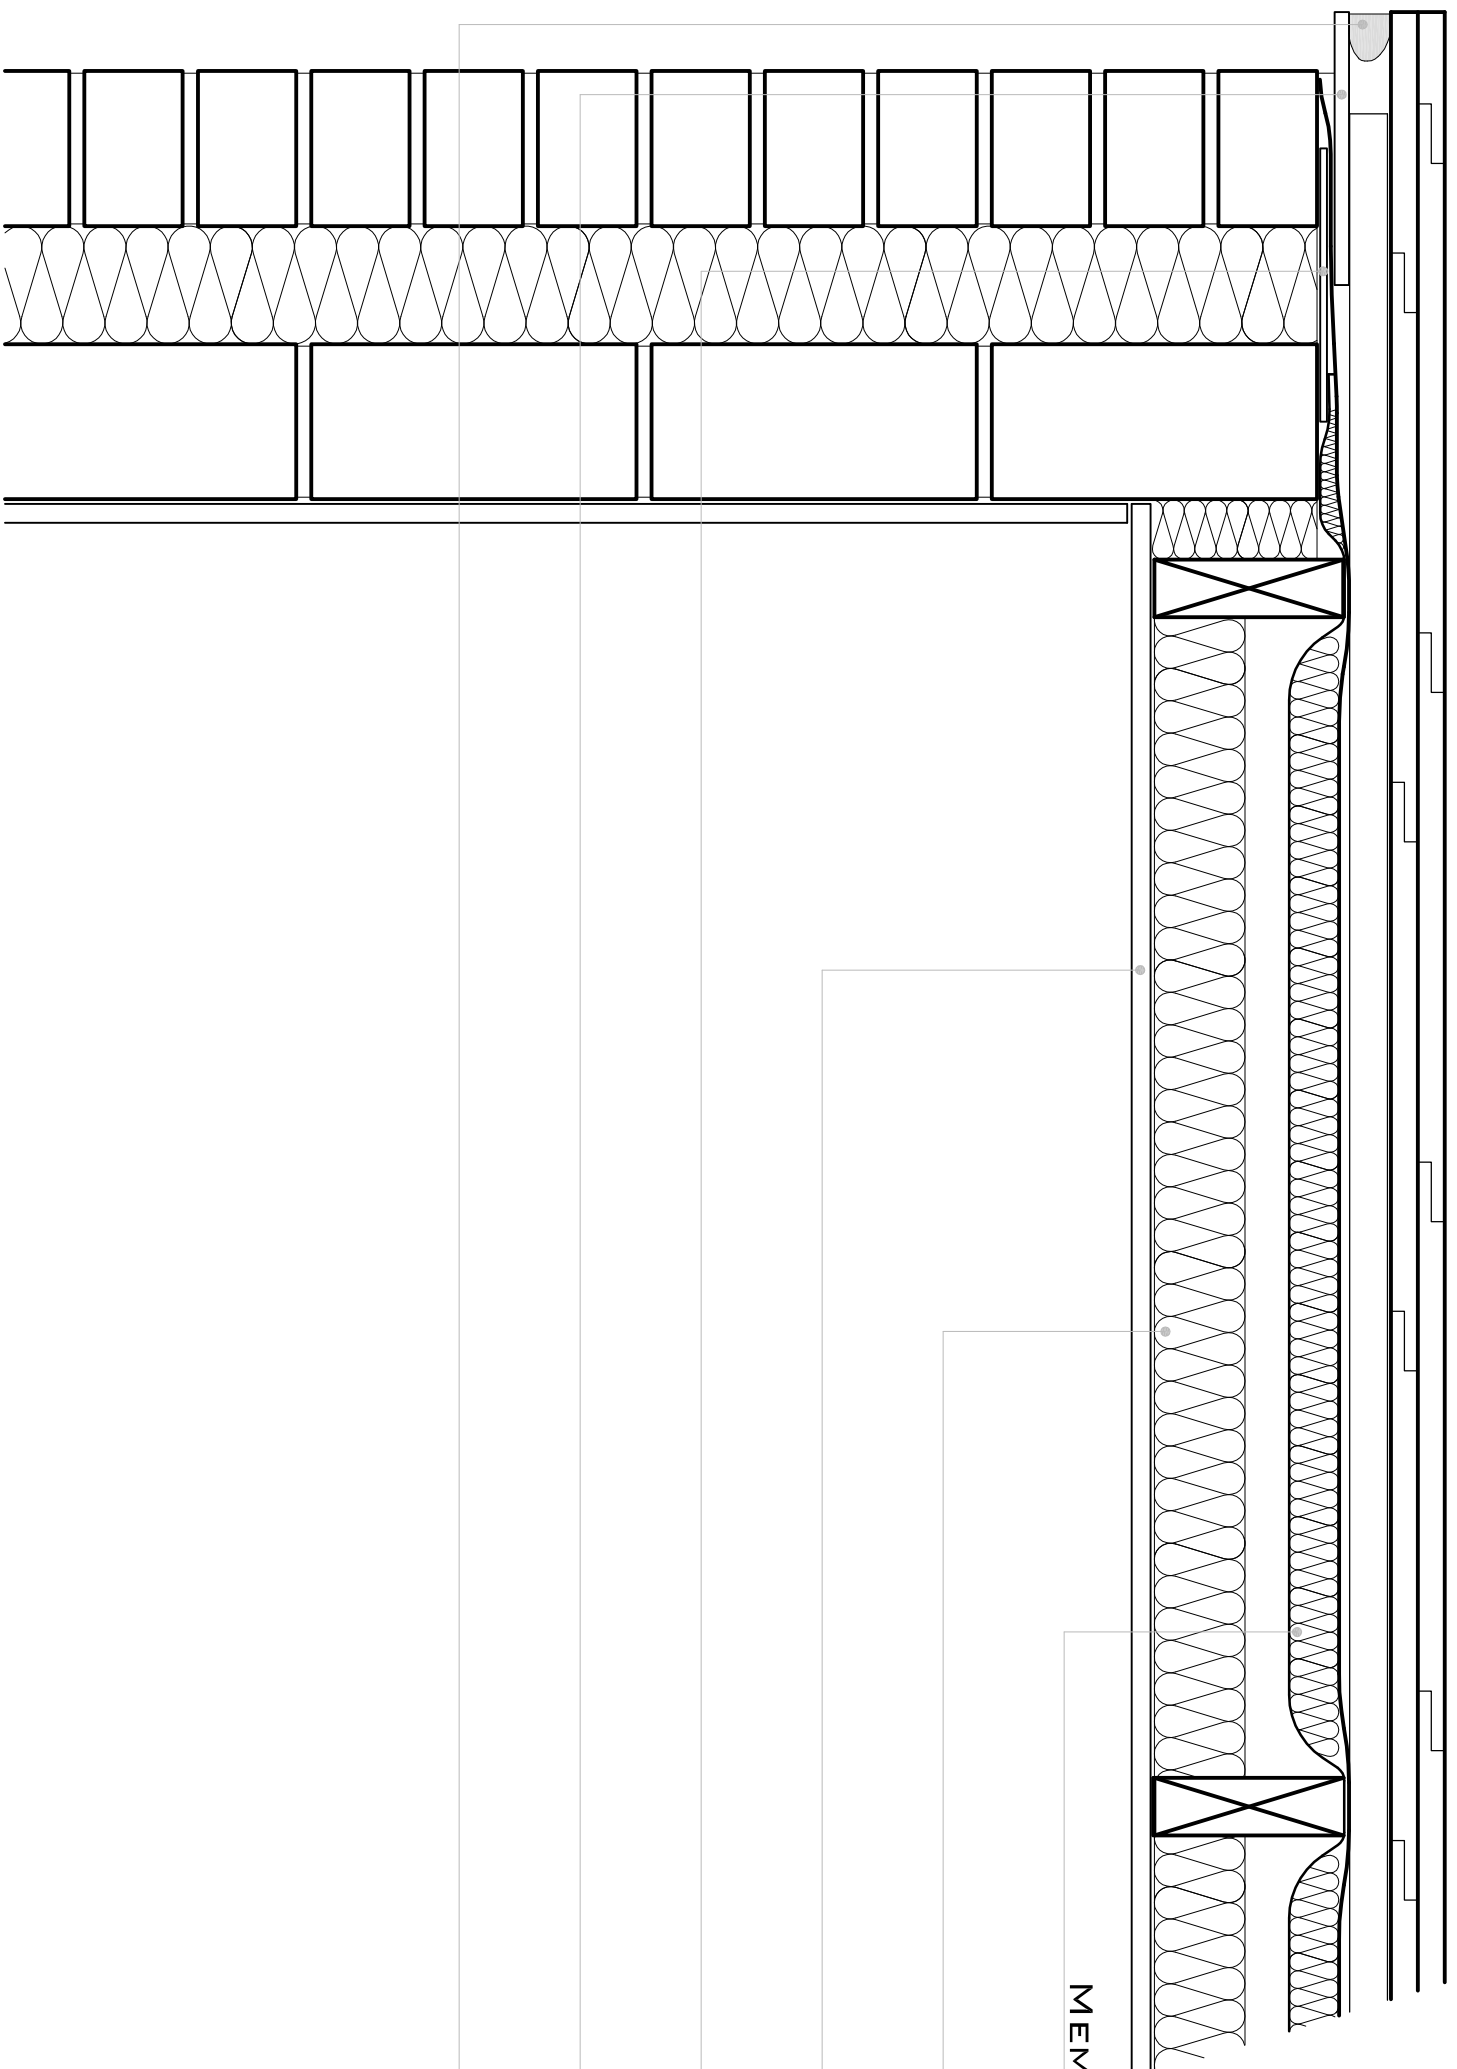

# 034\_VERGE DETAIL - TLX GOLD (DRAPED AND NO OVERHANG)

TLX GOLD COMBINED BREATHER  
MEMBRANE AND BREATHABLE MULTIFOIL

INSULATION

PLASTERBOARD

CAVITY CLOSER

UNDERCLOAK

BEDDED VERGE