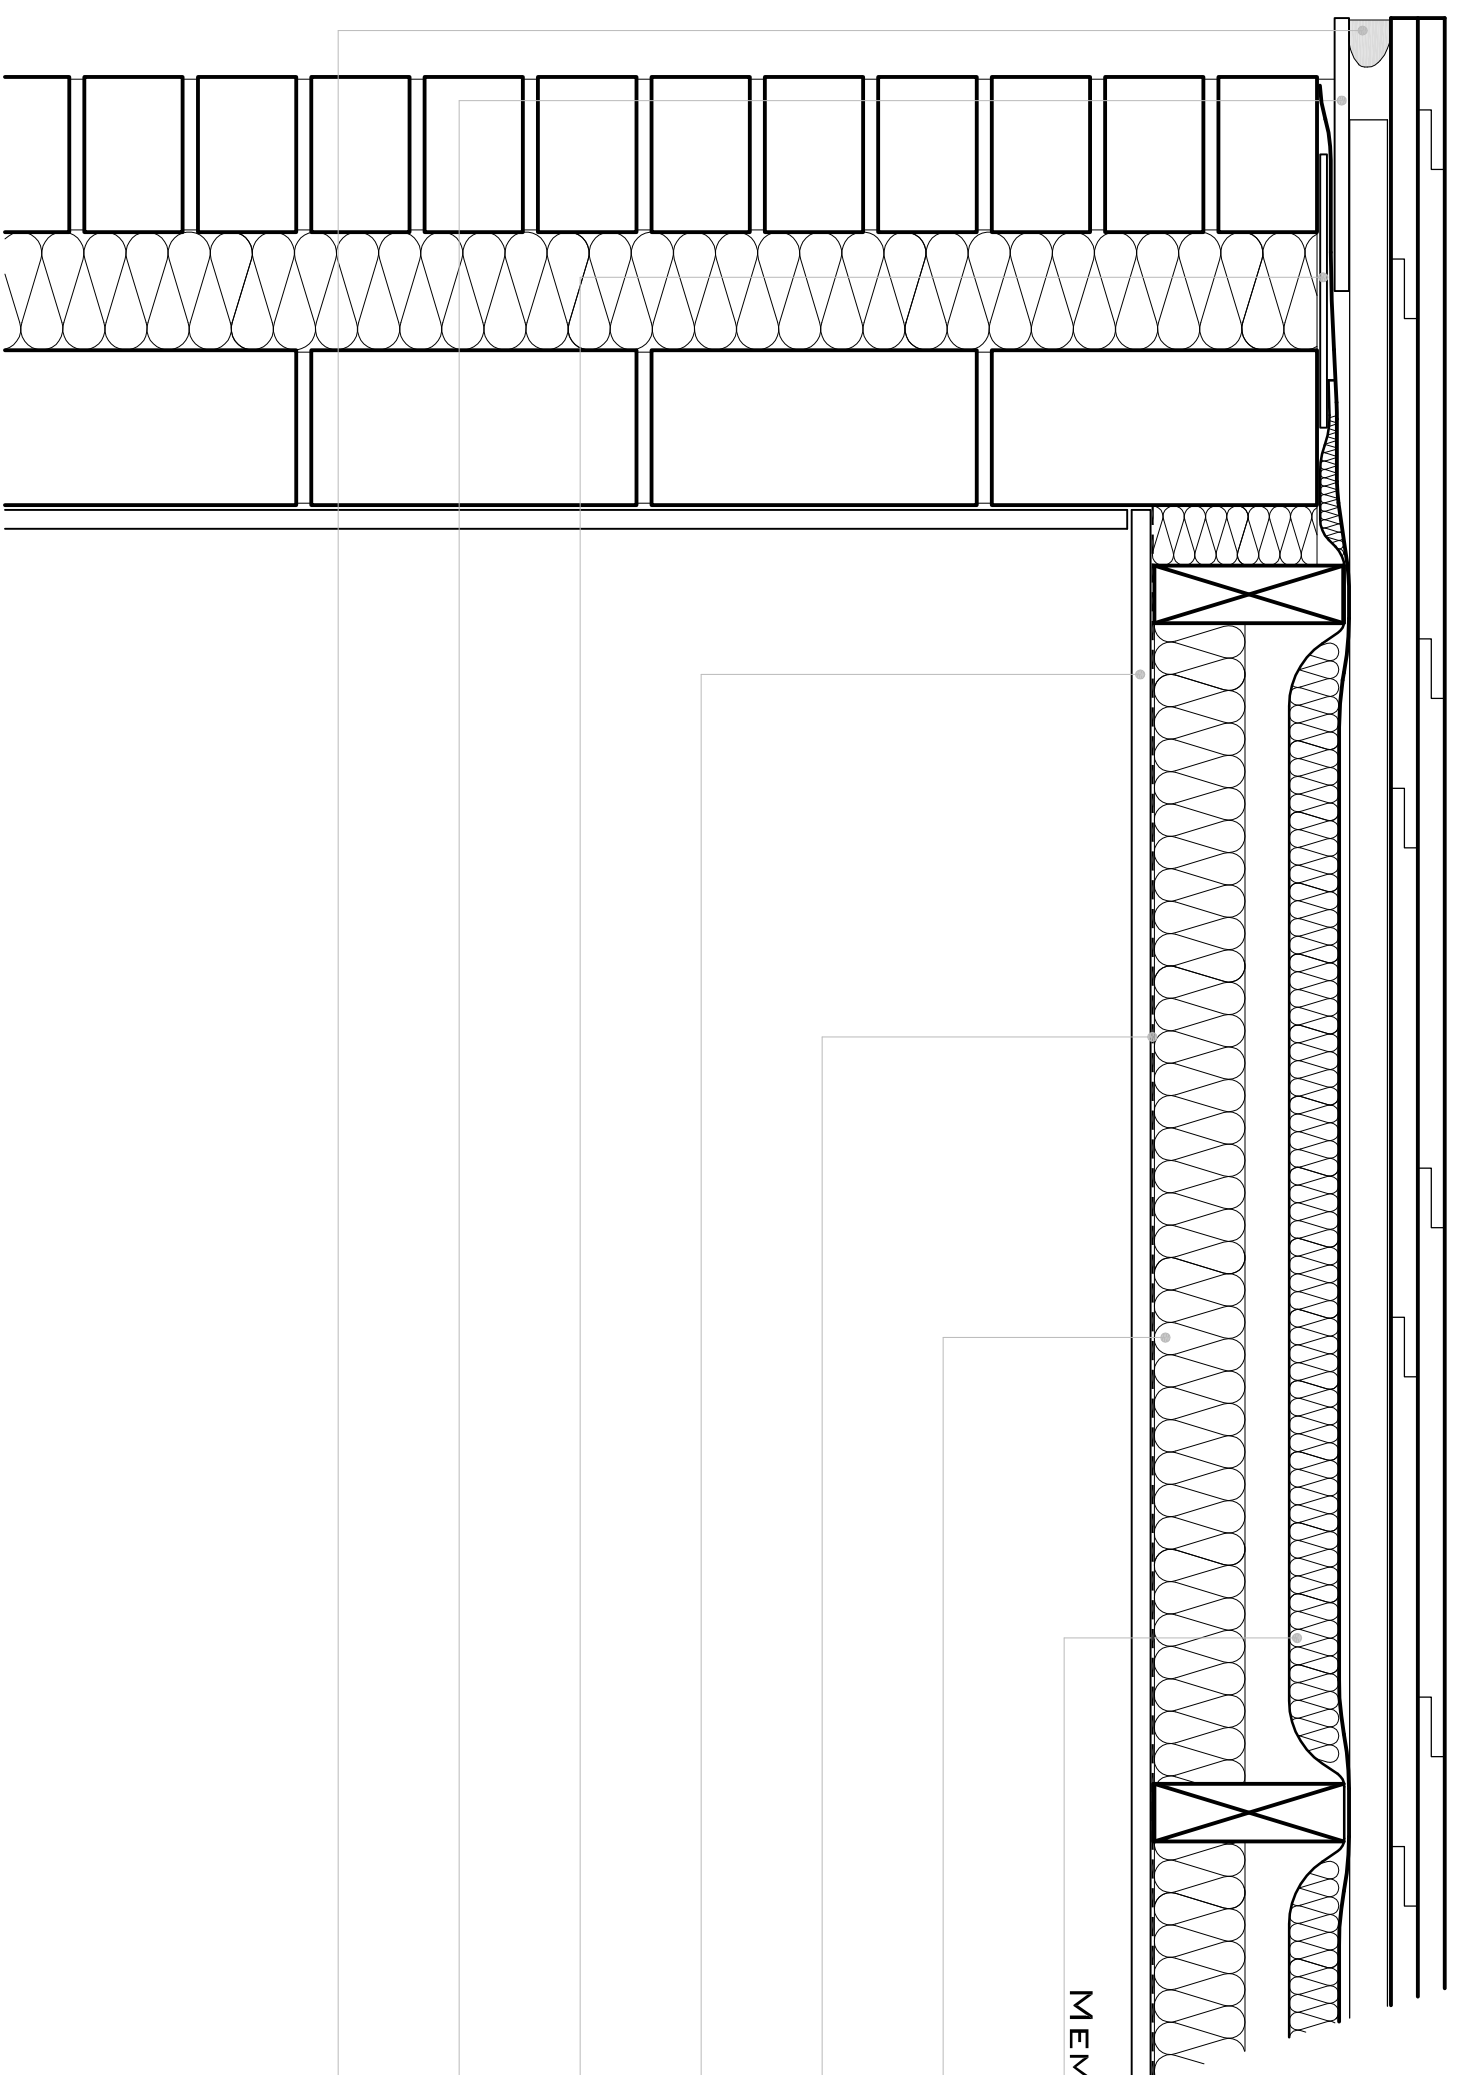

035_VERGE DETAIL - TLX GOLD (DRAPED, NO OVERHANG AND VAPOUR CONTROL)

TLX GOLD COMBINED BREATHER
MEMBRANE AND BREATHABLE MULTIFOIL

INSULATION

VAPOUR CONTROL

PLASTERBOARD

CAVITY CLOSER

UNDERCLOAK

BEDDED VERGE