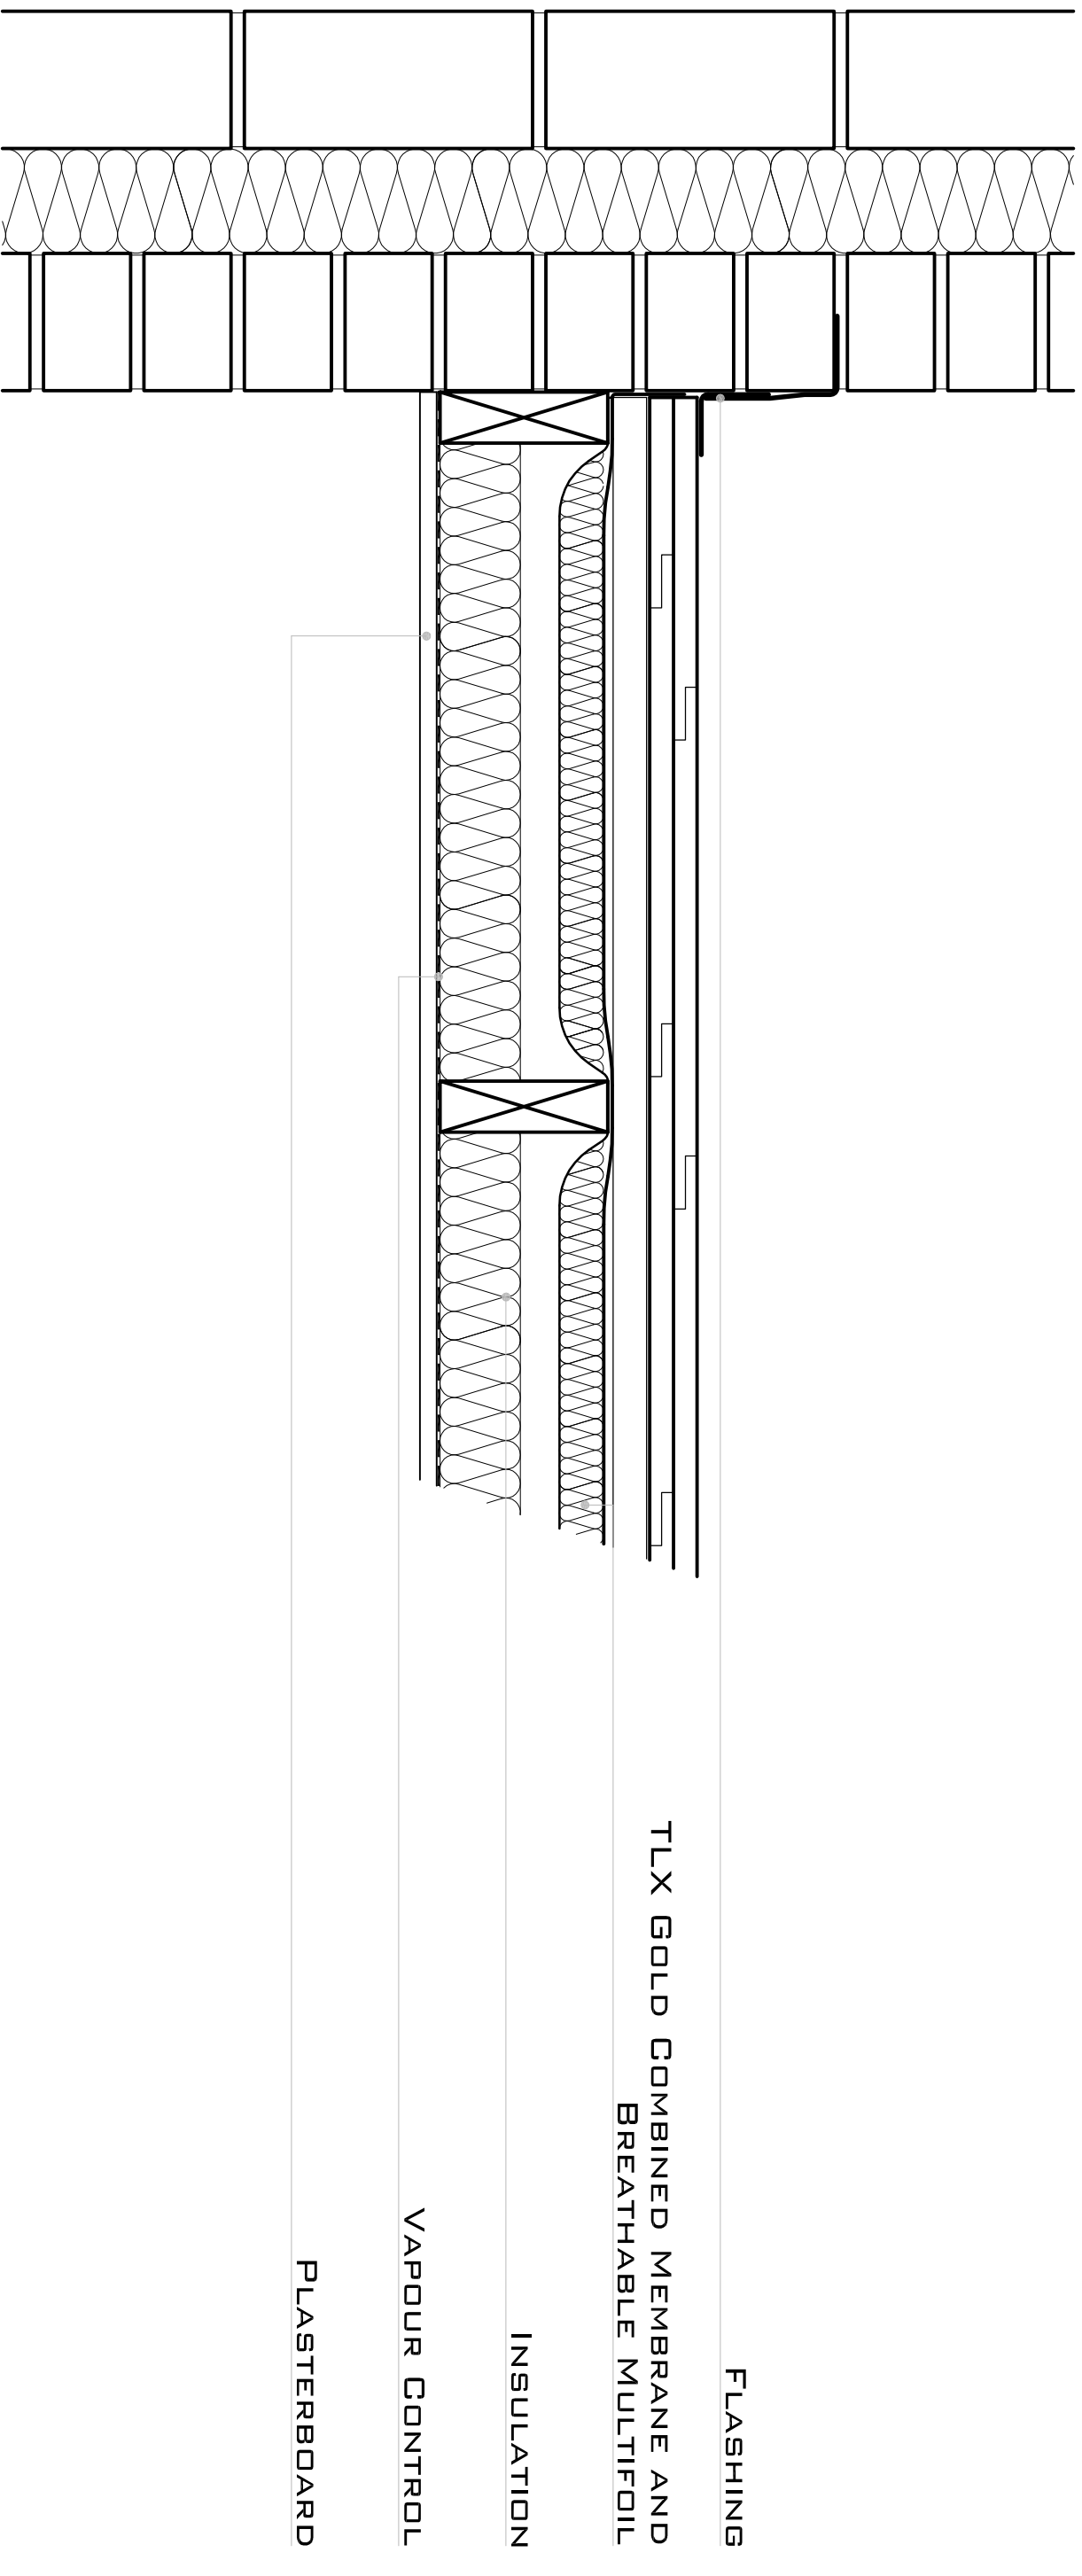

039_ABUTMENT DETAIL - TLX GOLD (DRAPED AND VAPOUR CONTROL)

FLASHING

TLX GOLD COMBINED MEMBRANE AND
BREATHABLE MULTIFOIL

INSULATION

VAPOUR CONTROL

PLASTERBOARD