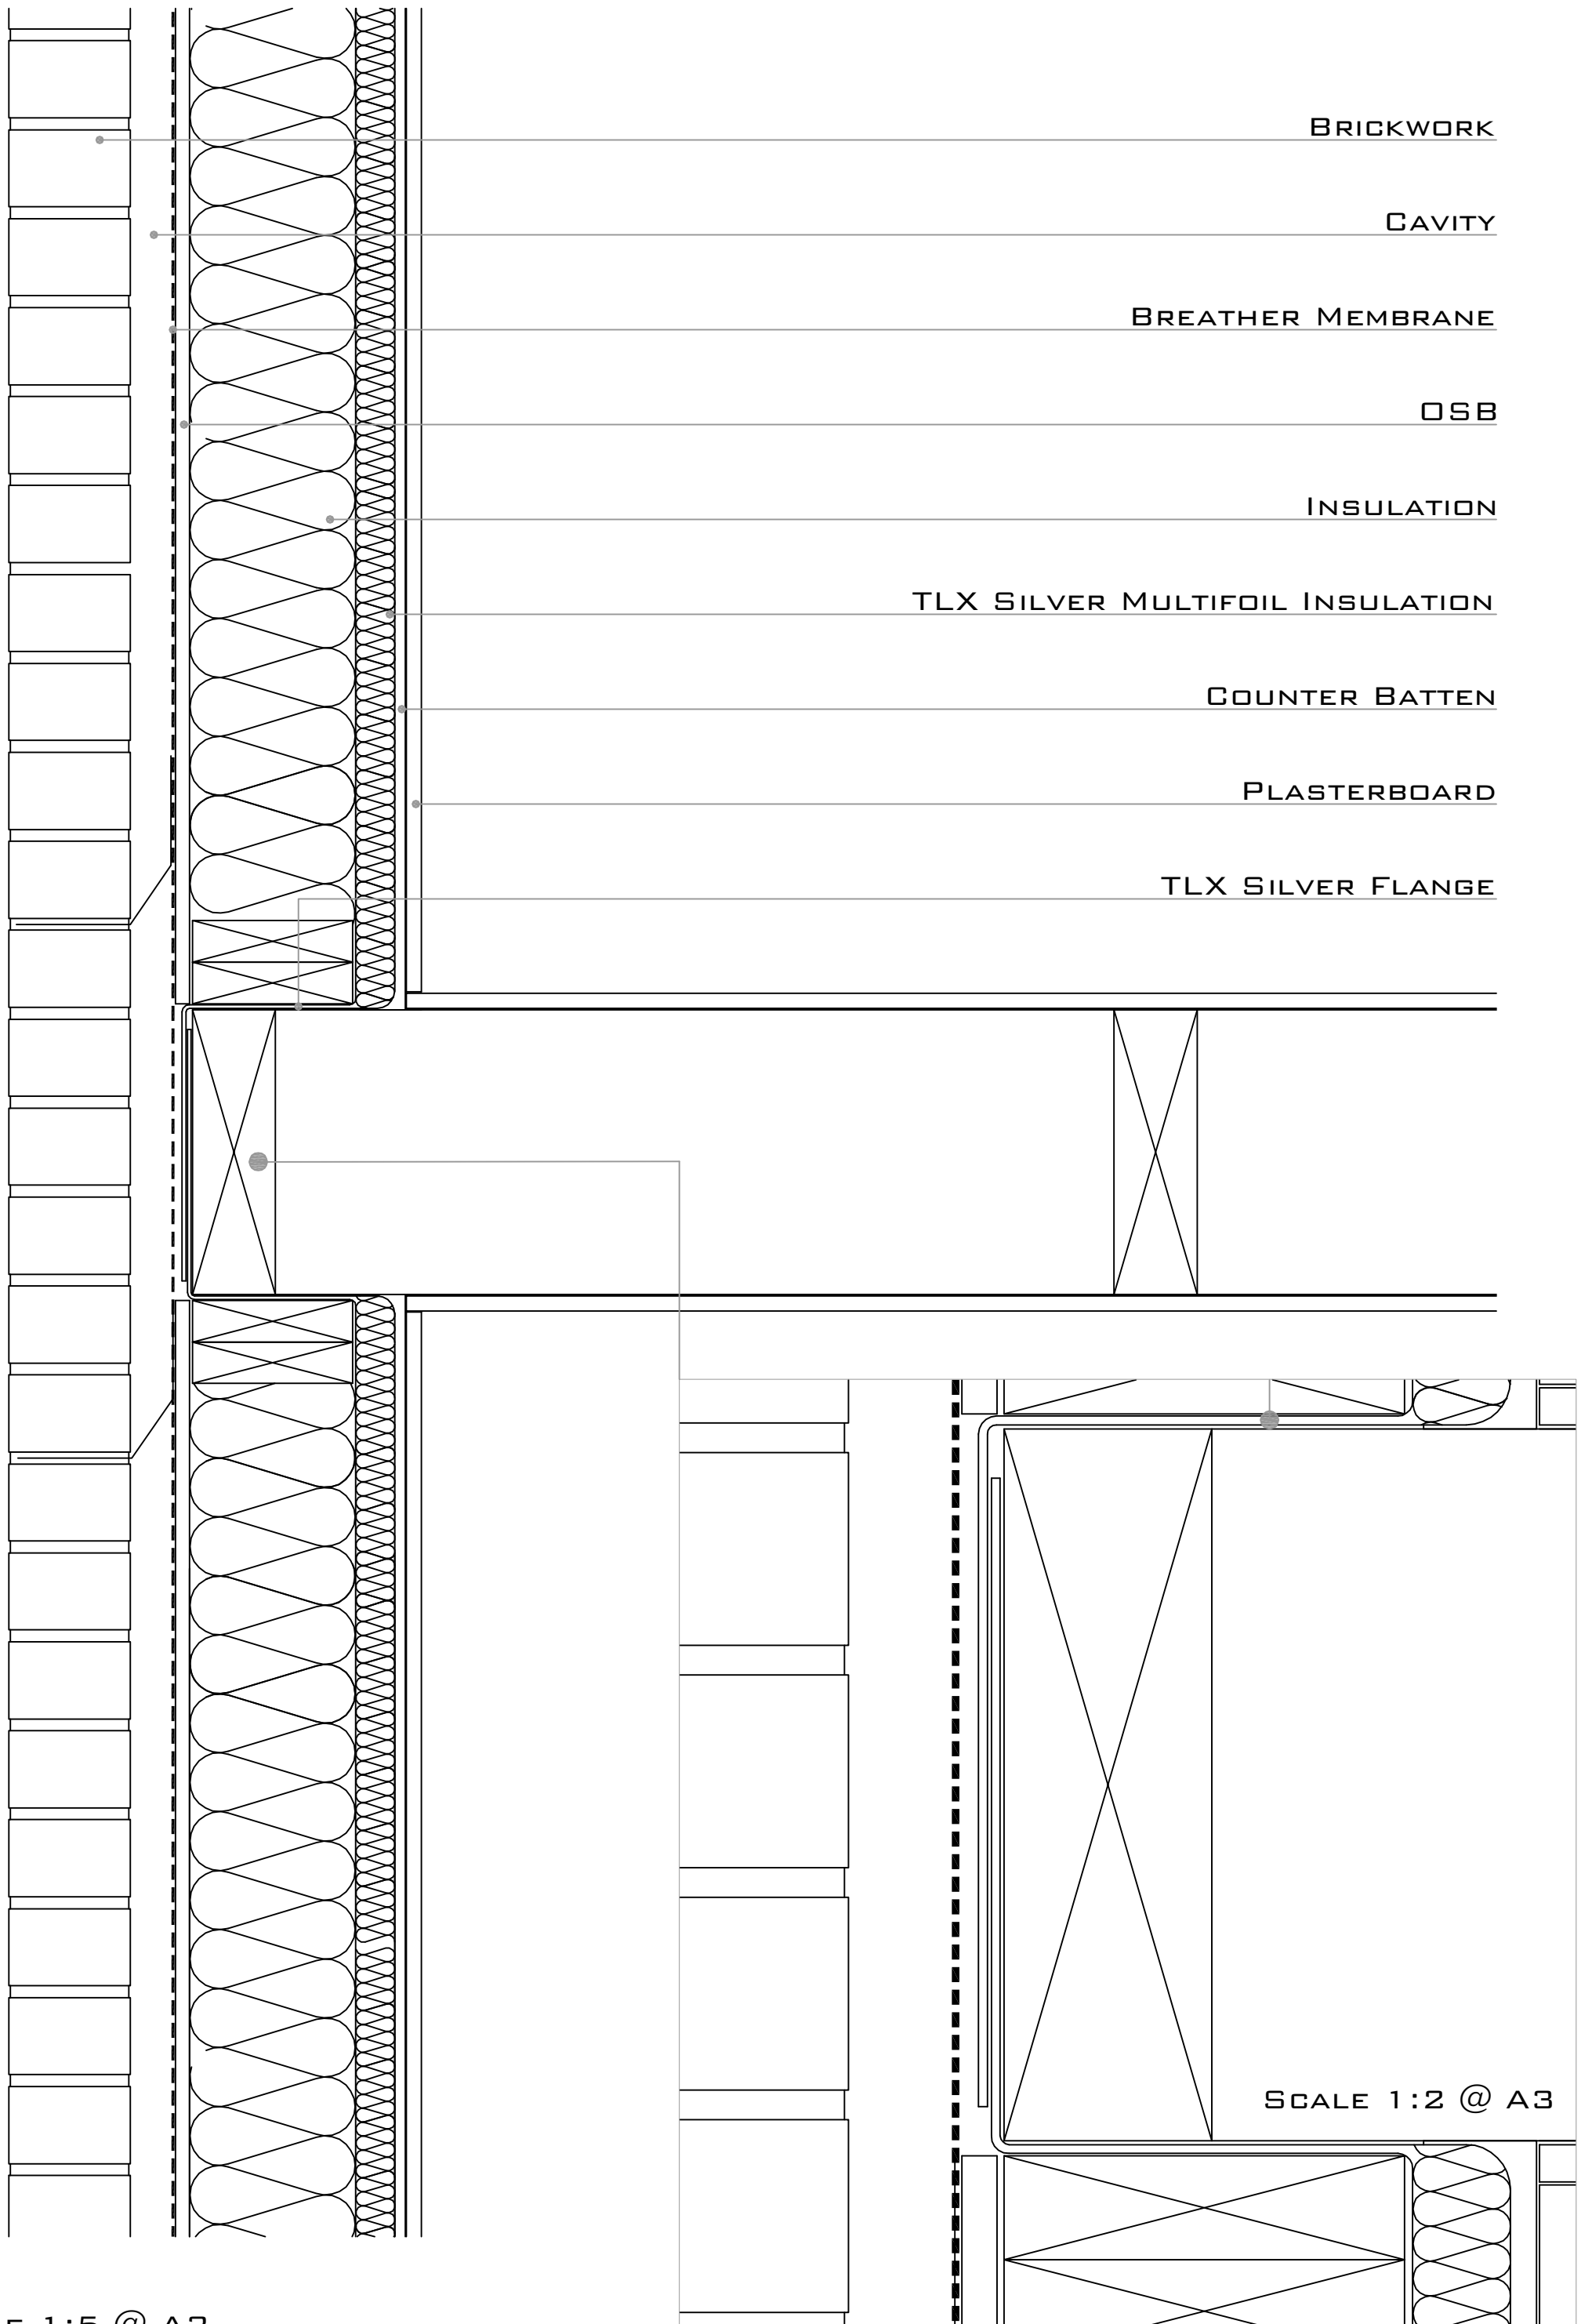

042_INTERMEDIATE FLOOR DETAIL - TLX SILVER

SCALE 1:5 @ A3