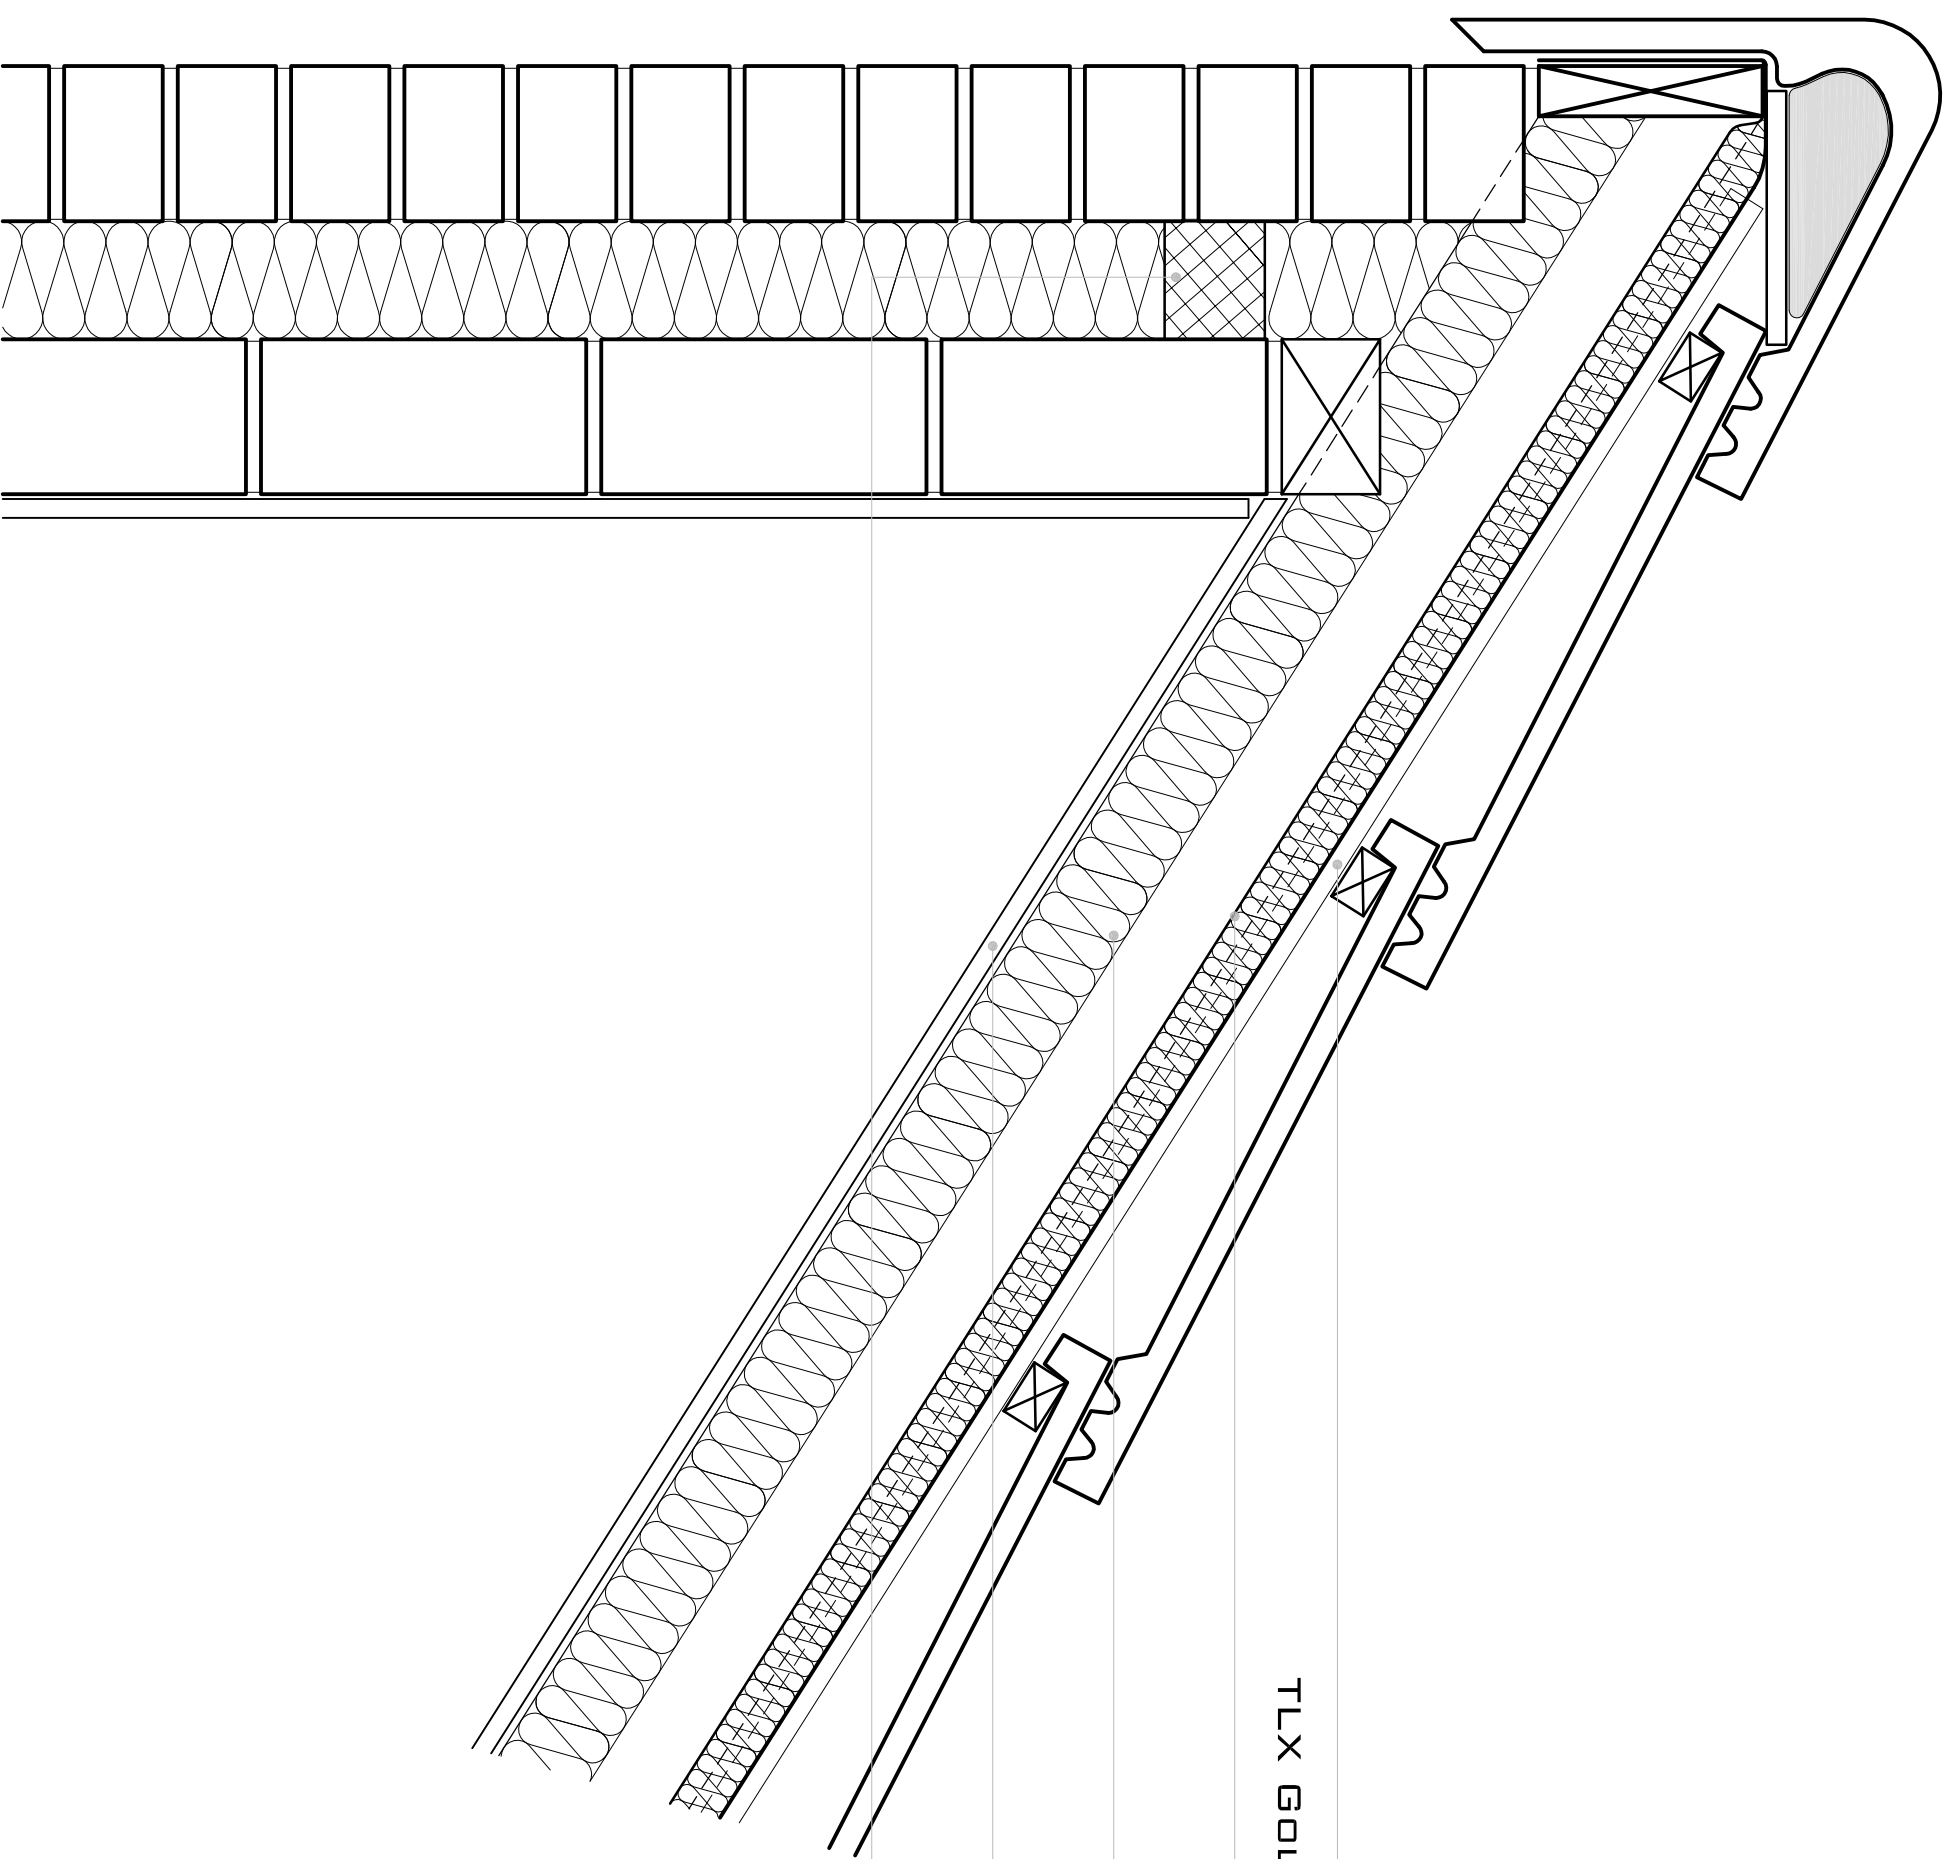

043_MONO PITCH DETAIL - TLX GOLD (COUNTER BATTENED)

COUNTER BATTEN
TLX GOLD COMBINED BREATHER MEMBRANE
AND BREATHABLE MULTIFOIL

INSULATION

PLASTERBOARD

CAVITY CLOSER