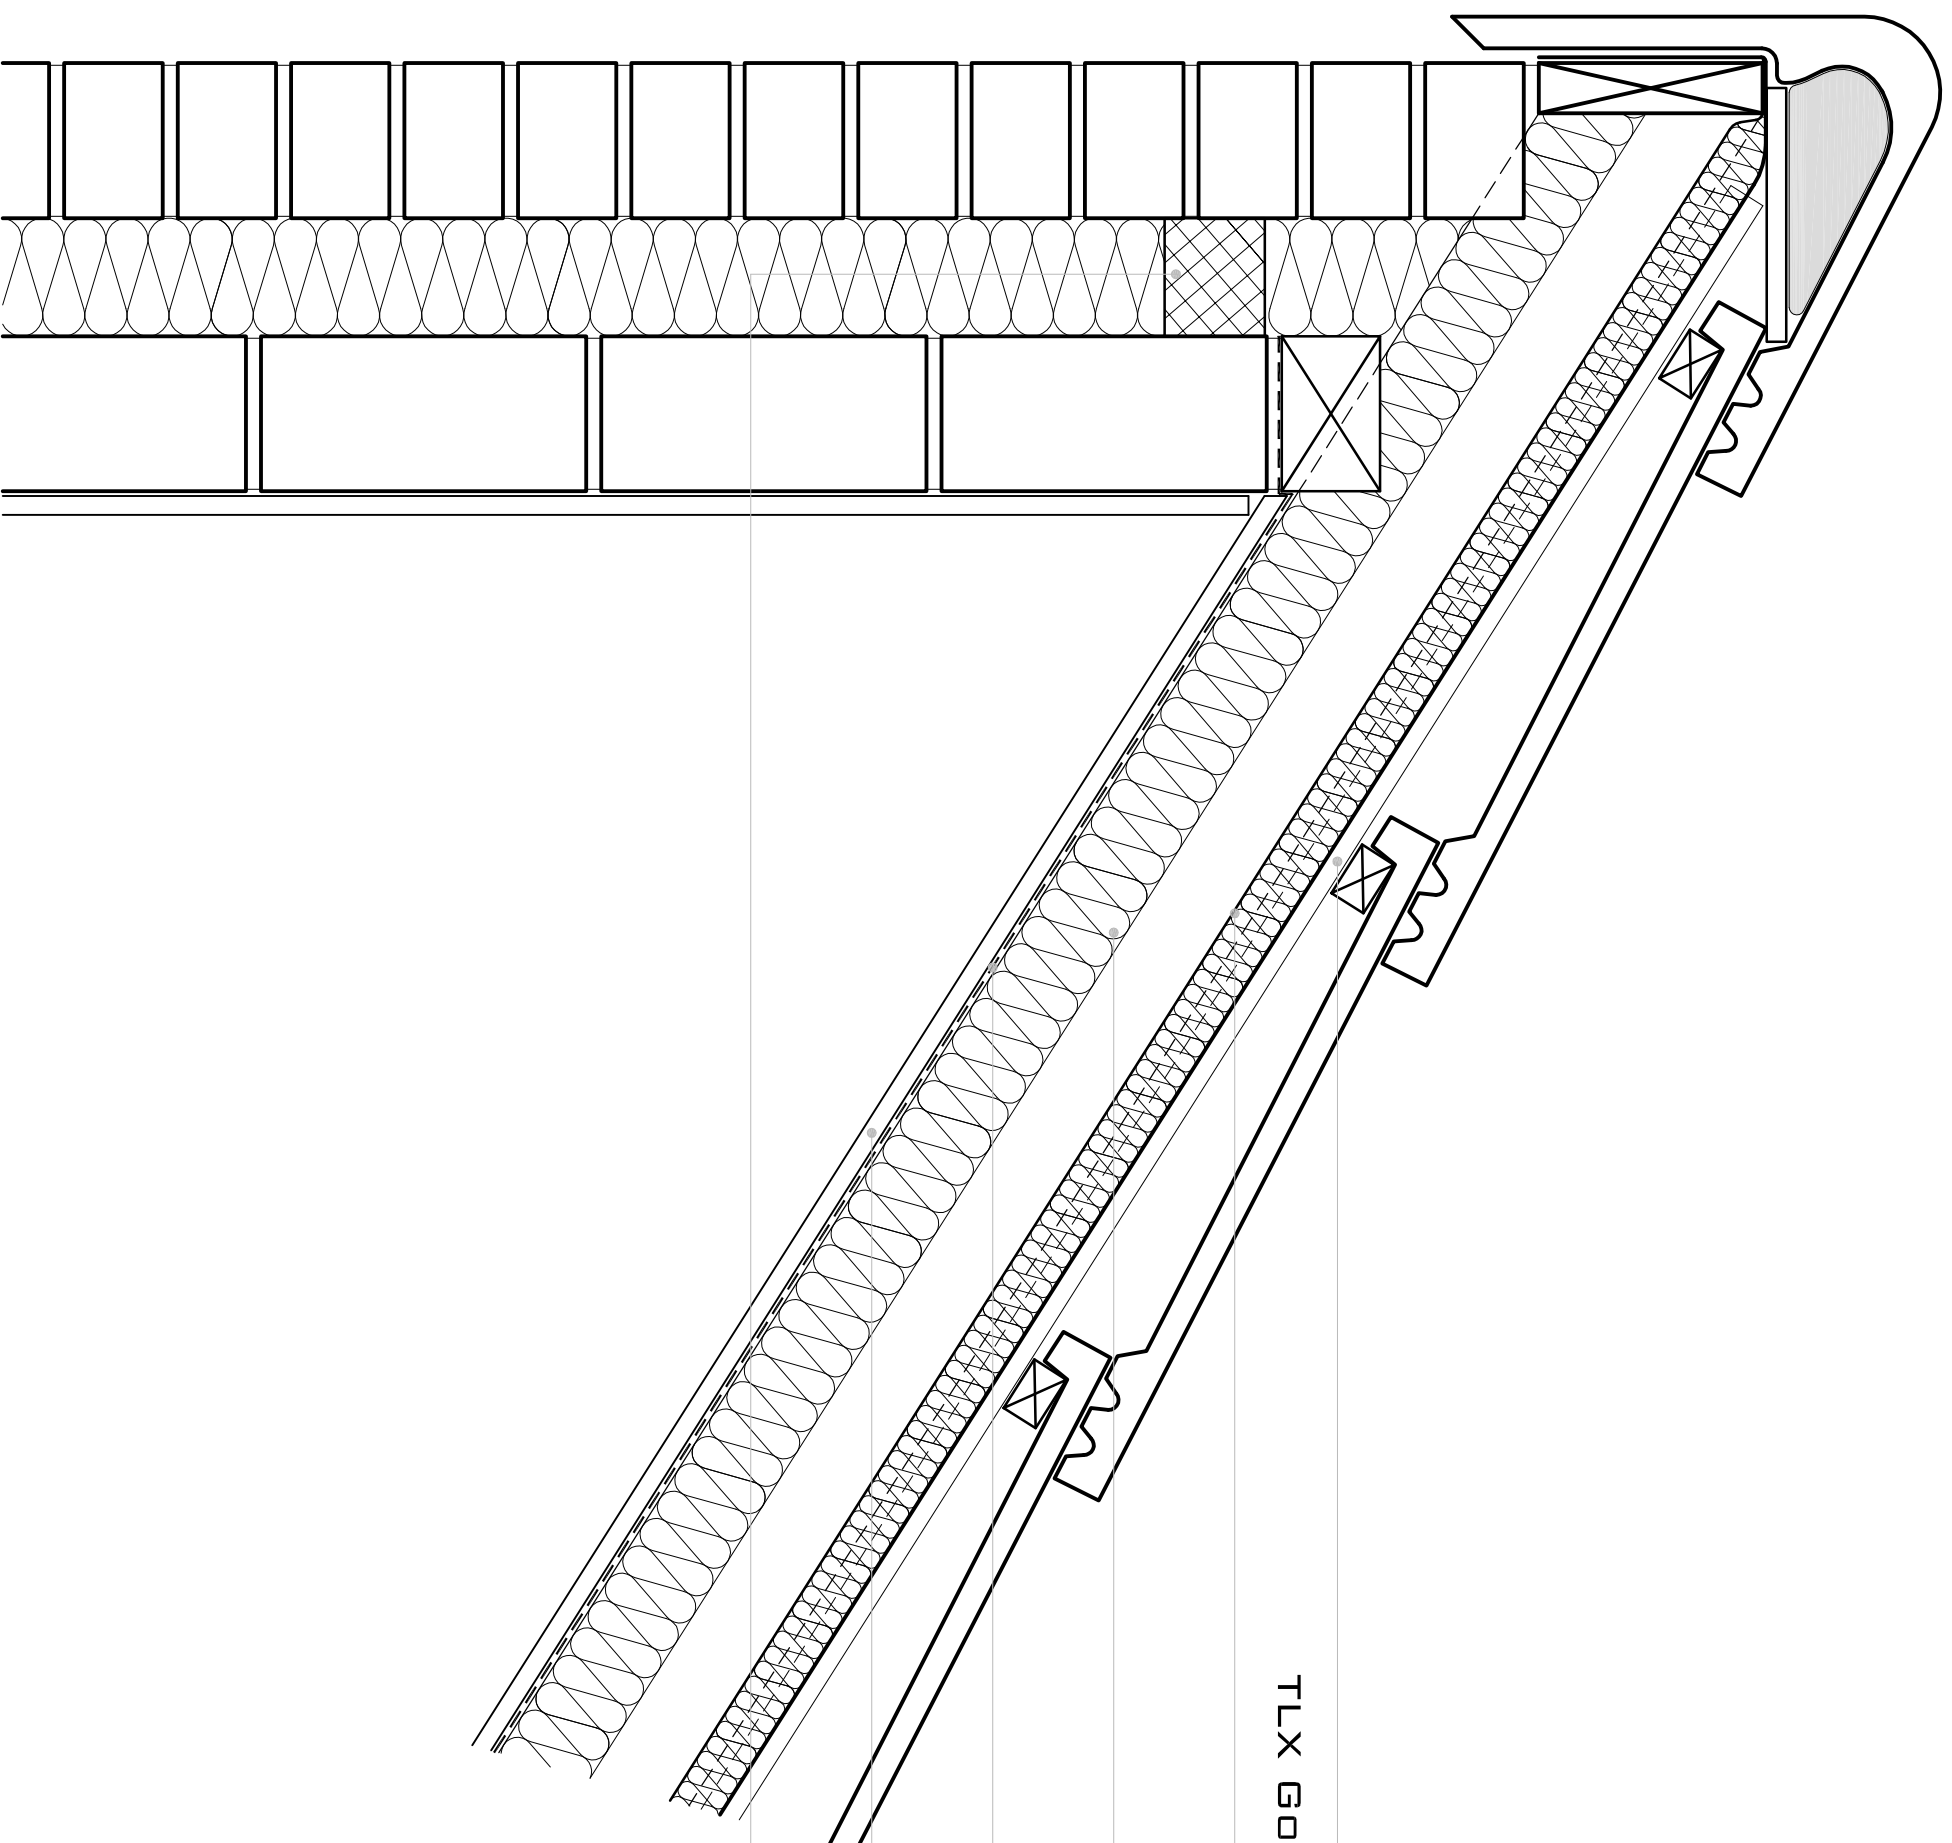

044_MONO PITCH DETAIL - TLX GOLD (GOUNTER BATTENED AND VAPOUR CONTROL)

COUNTER BATTEN

TLX GOLD COMBINED BREATHER MEMBRANE
AND BREATHABLE MULTIFOIL

INSULATION

VAPOUR CONTROL

PLASTERBOARD

CAVITY CLOSER