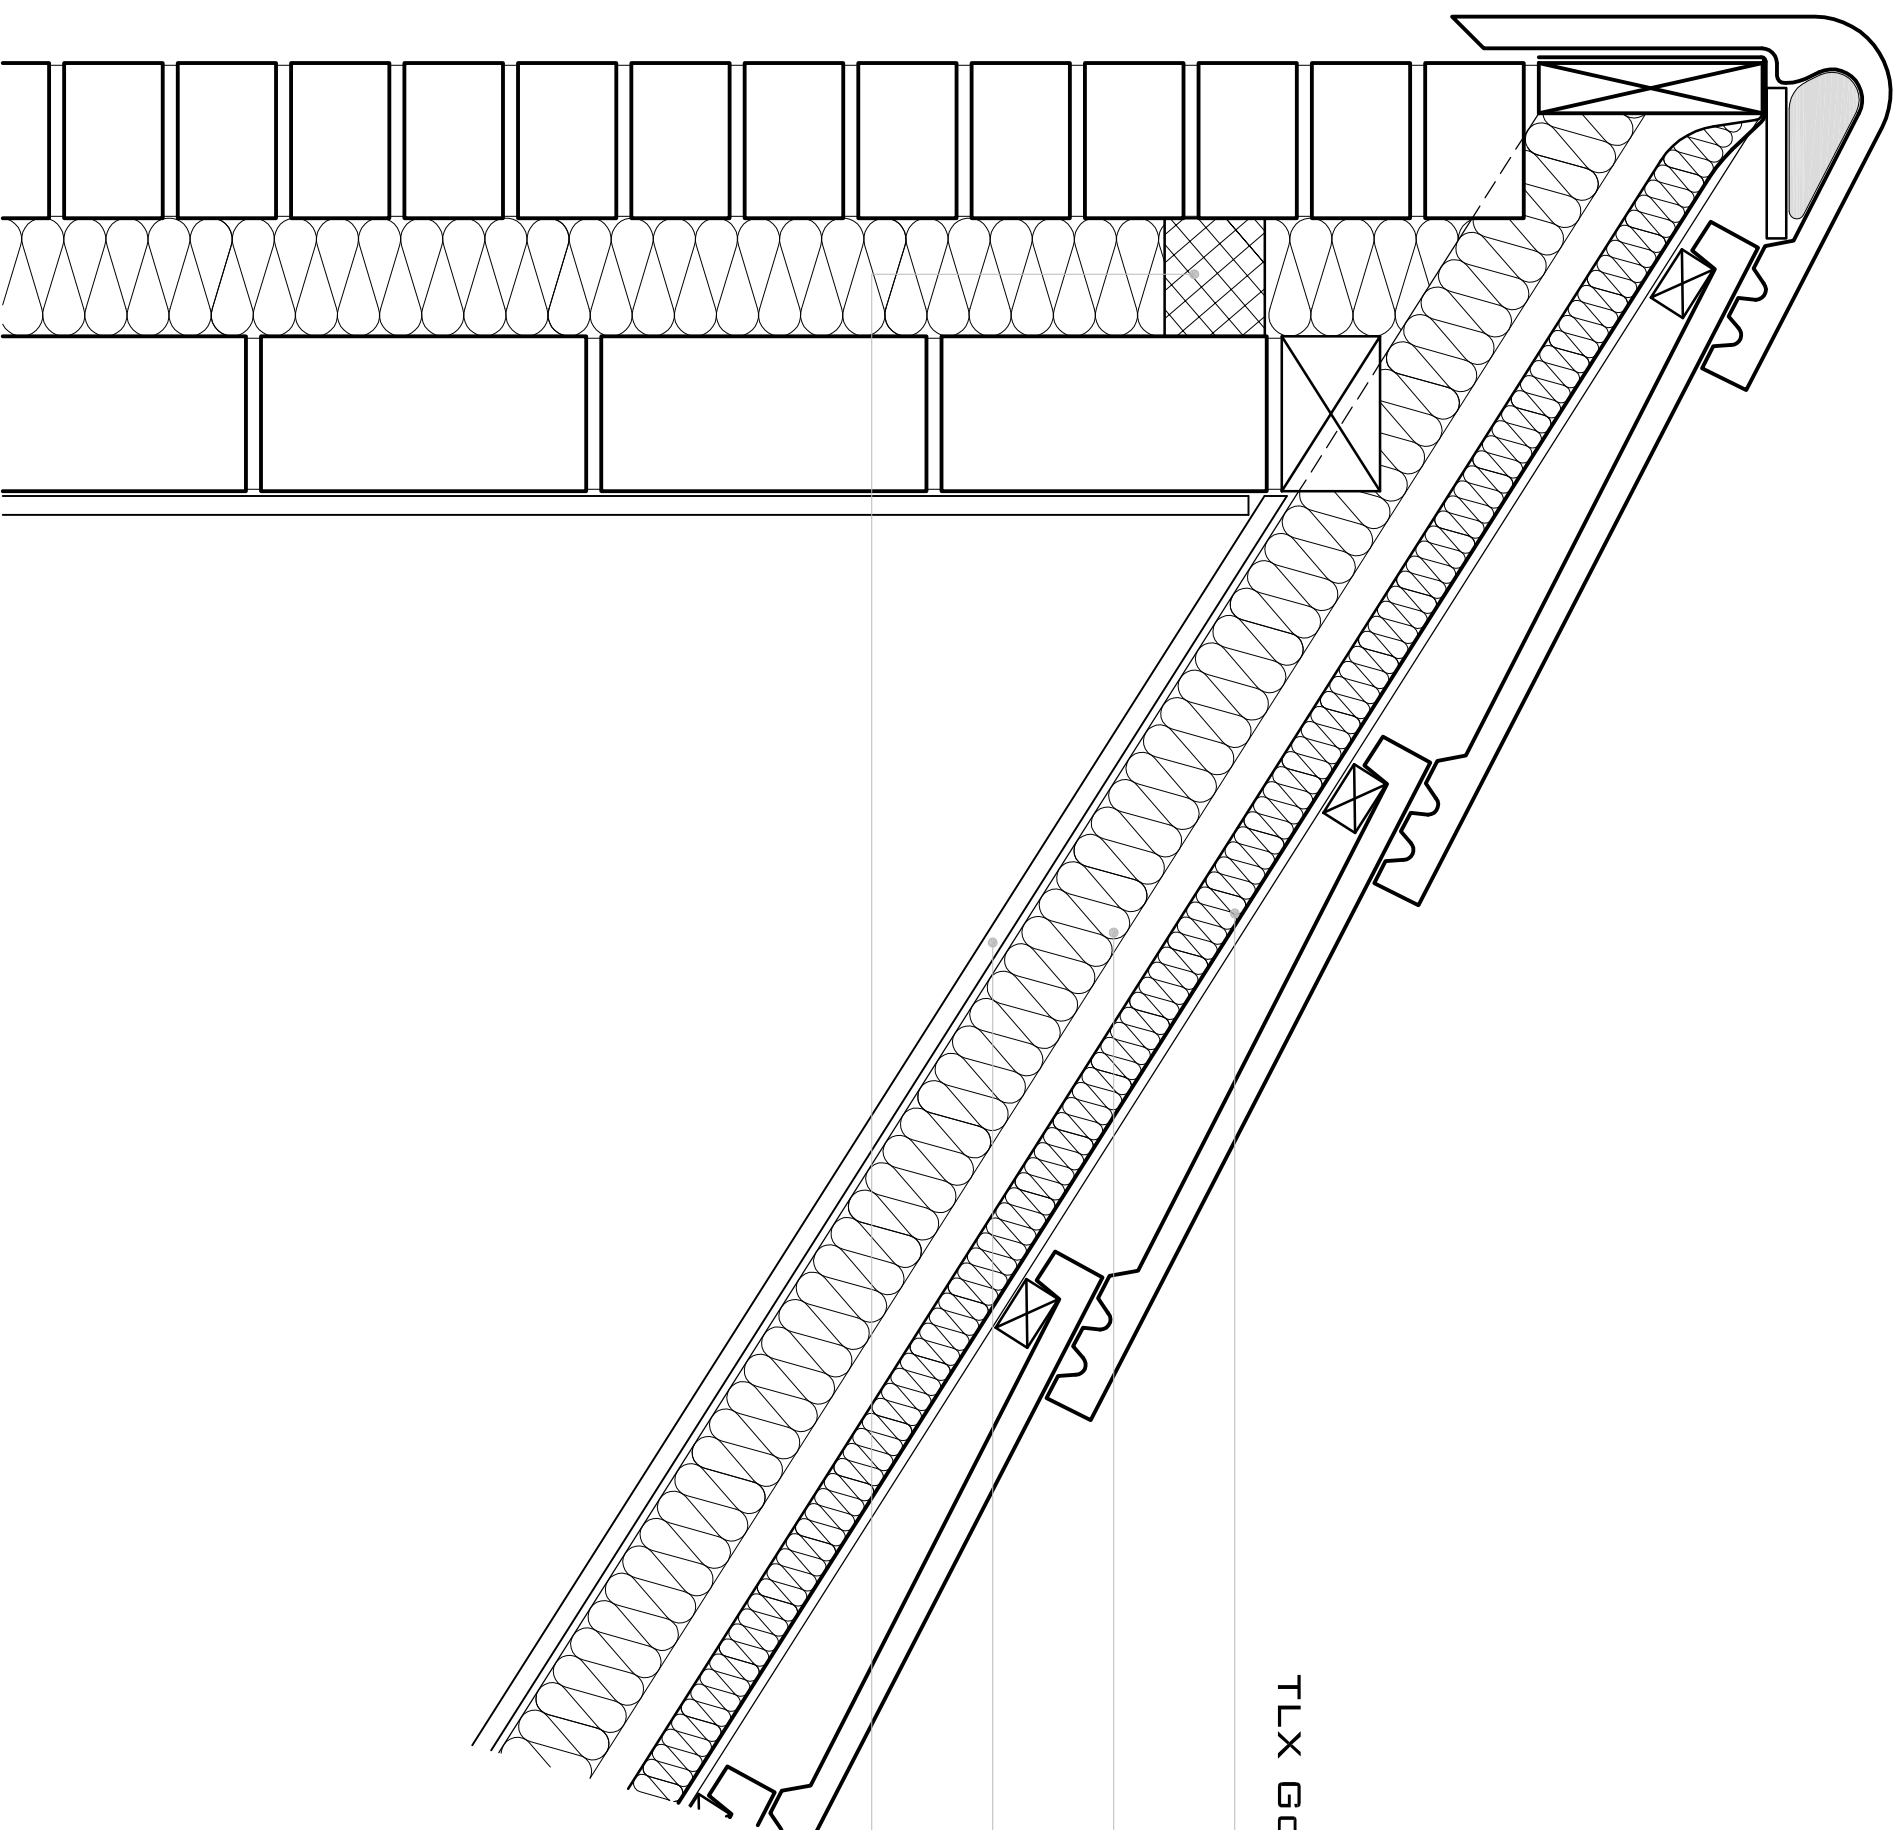

045_MONO PITCH DETAIL - TLX GOLD (DRAPED)

TLX GOLD COMBINED BREATHER MEMBRANE
AND BREATHABLE MULTIFOIL

INSULATION

PLASTERBOARD

CAVITY CLOSER