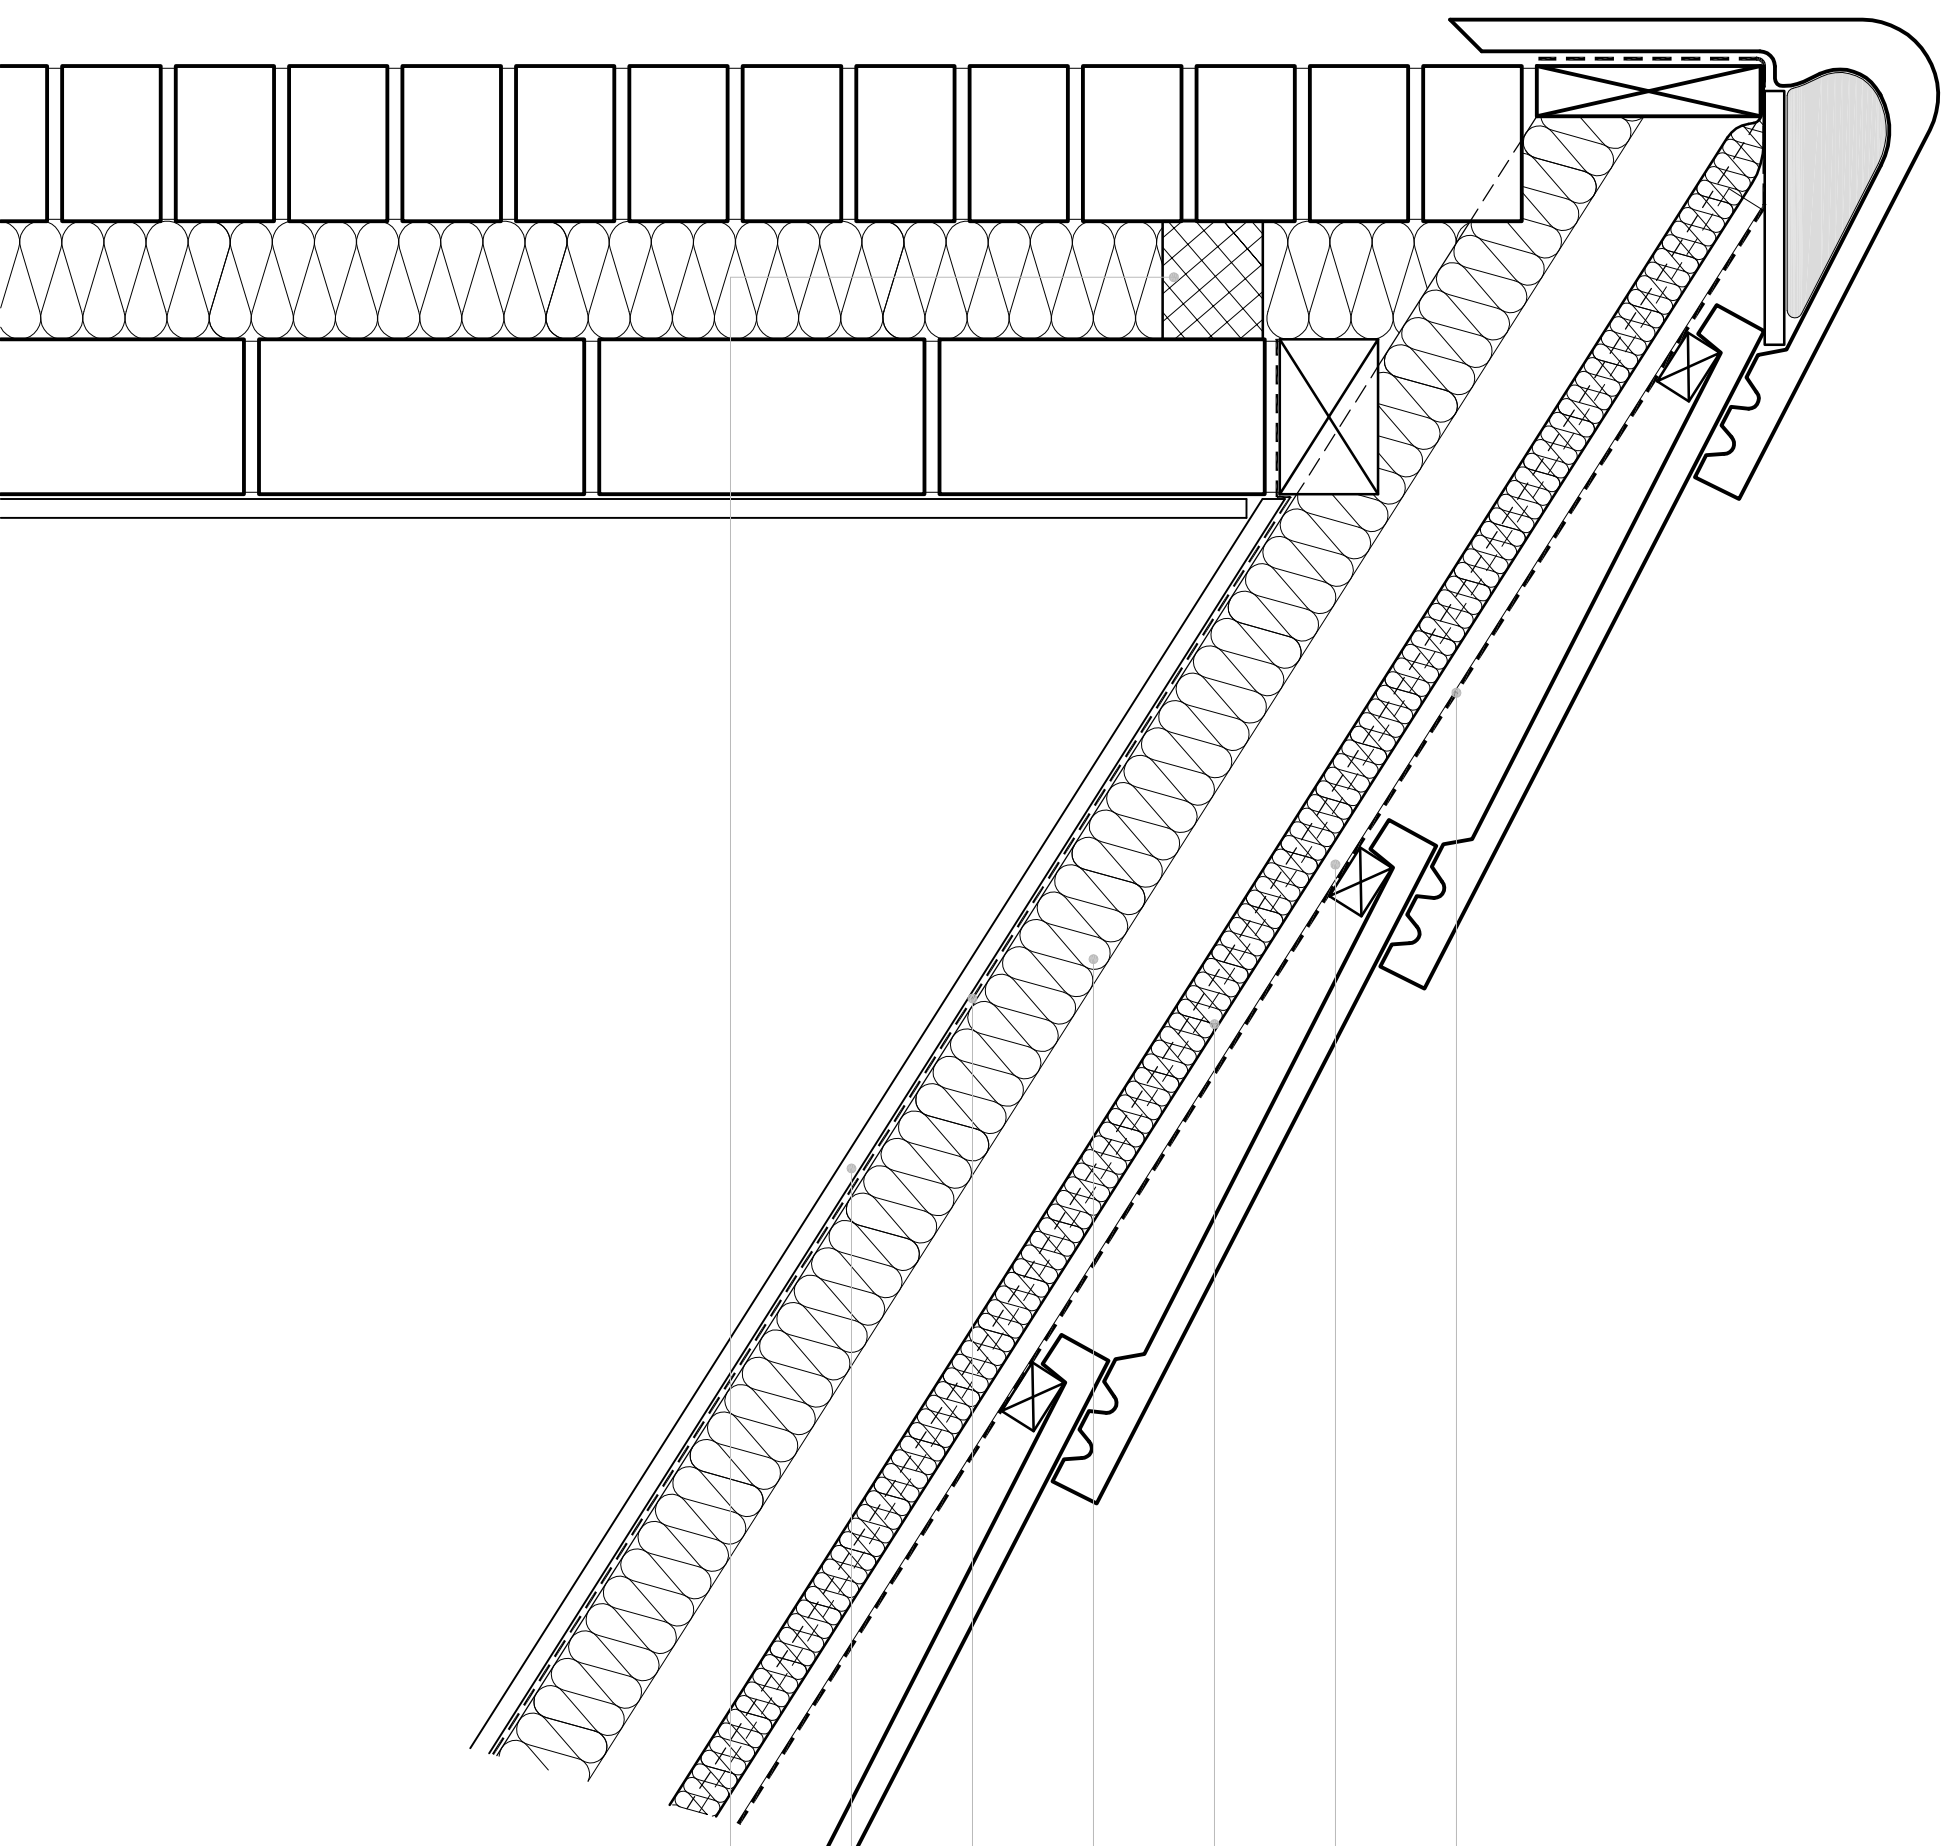

047_MONO PITCH DETAIL - TLX SILVER (COUNTER BATTENED)

BREATHER MEMBRANE

COUNTER BATTEN

TLX SILVER MULTIFOIL INSULATION

INSULATION

VAPOUR CONTROL

PLASTERBOARD

CAVITY CLOSER