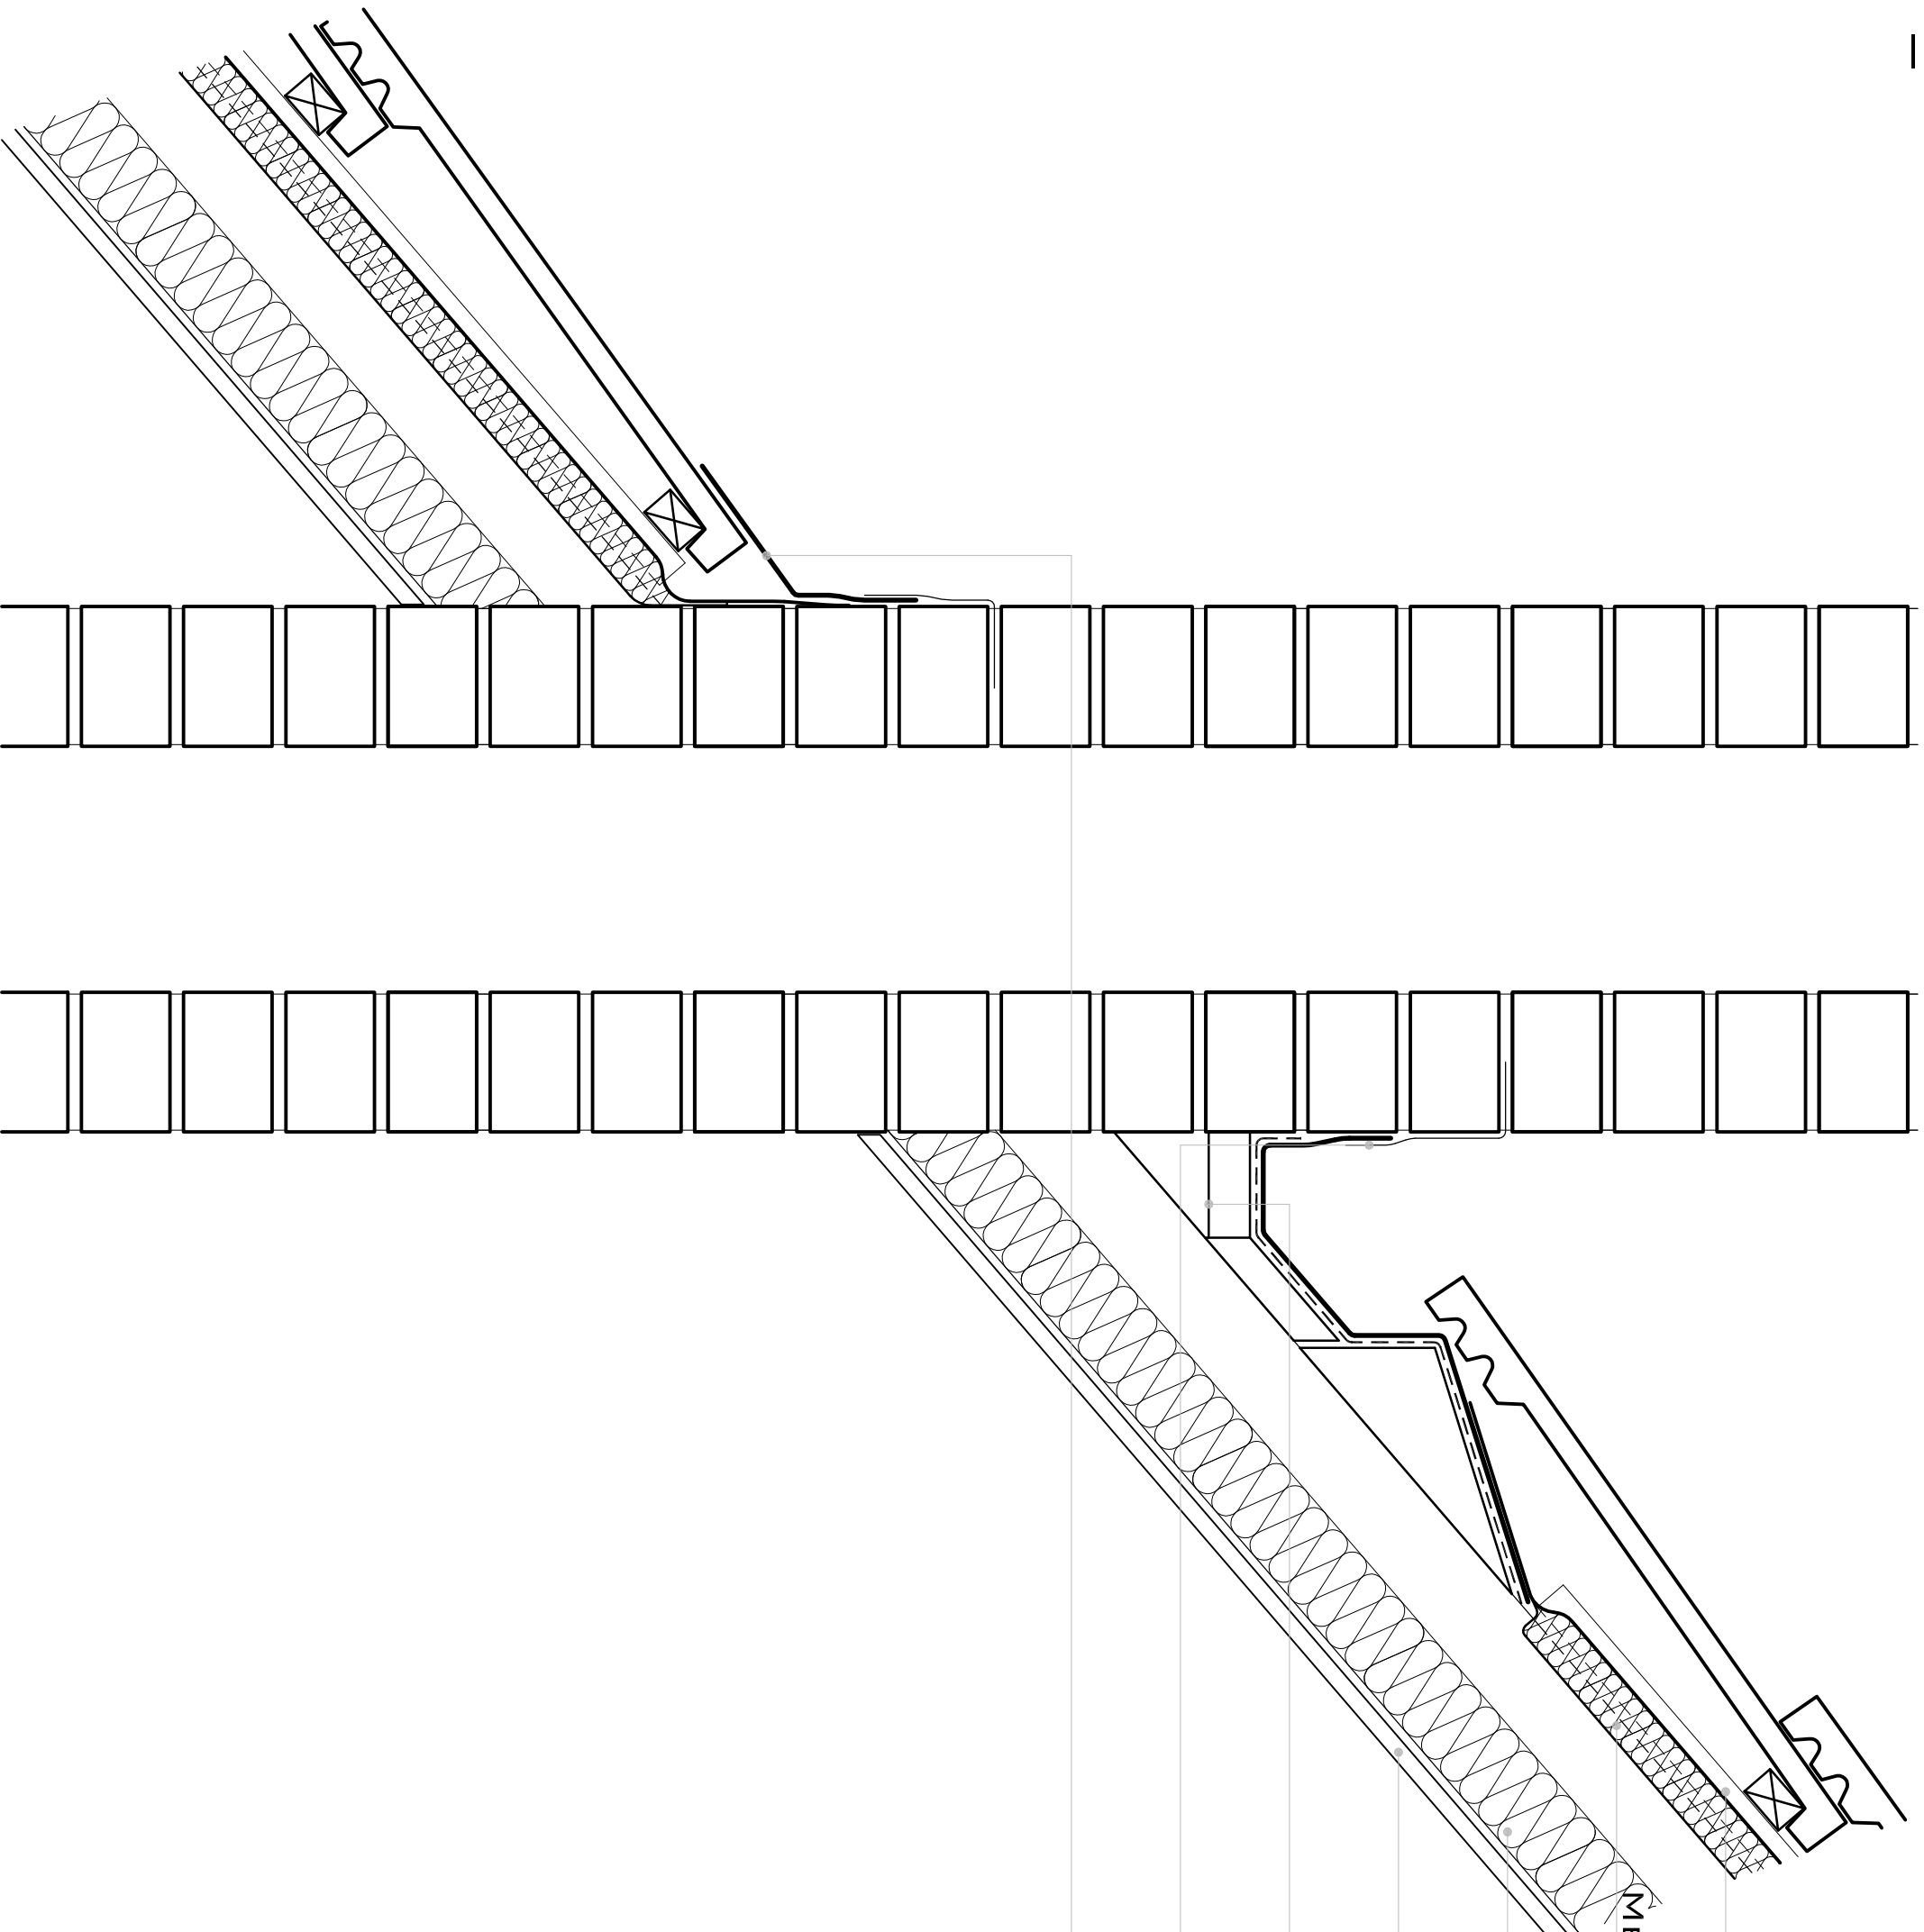

# 049\_CHIMNEY STACK DETAIL - TLX GOLD (COUNTER BATTENED)

COUNTER BATTEN

TLX GOLD COMBINED BREATHER  
MEMBRANE AND BREATHABLE MULTIFOIL

INSULATION

PLASTERBOARD

GUTTER BLOCK

COVER FLASHING

APRON FLASHING