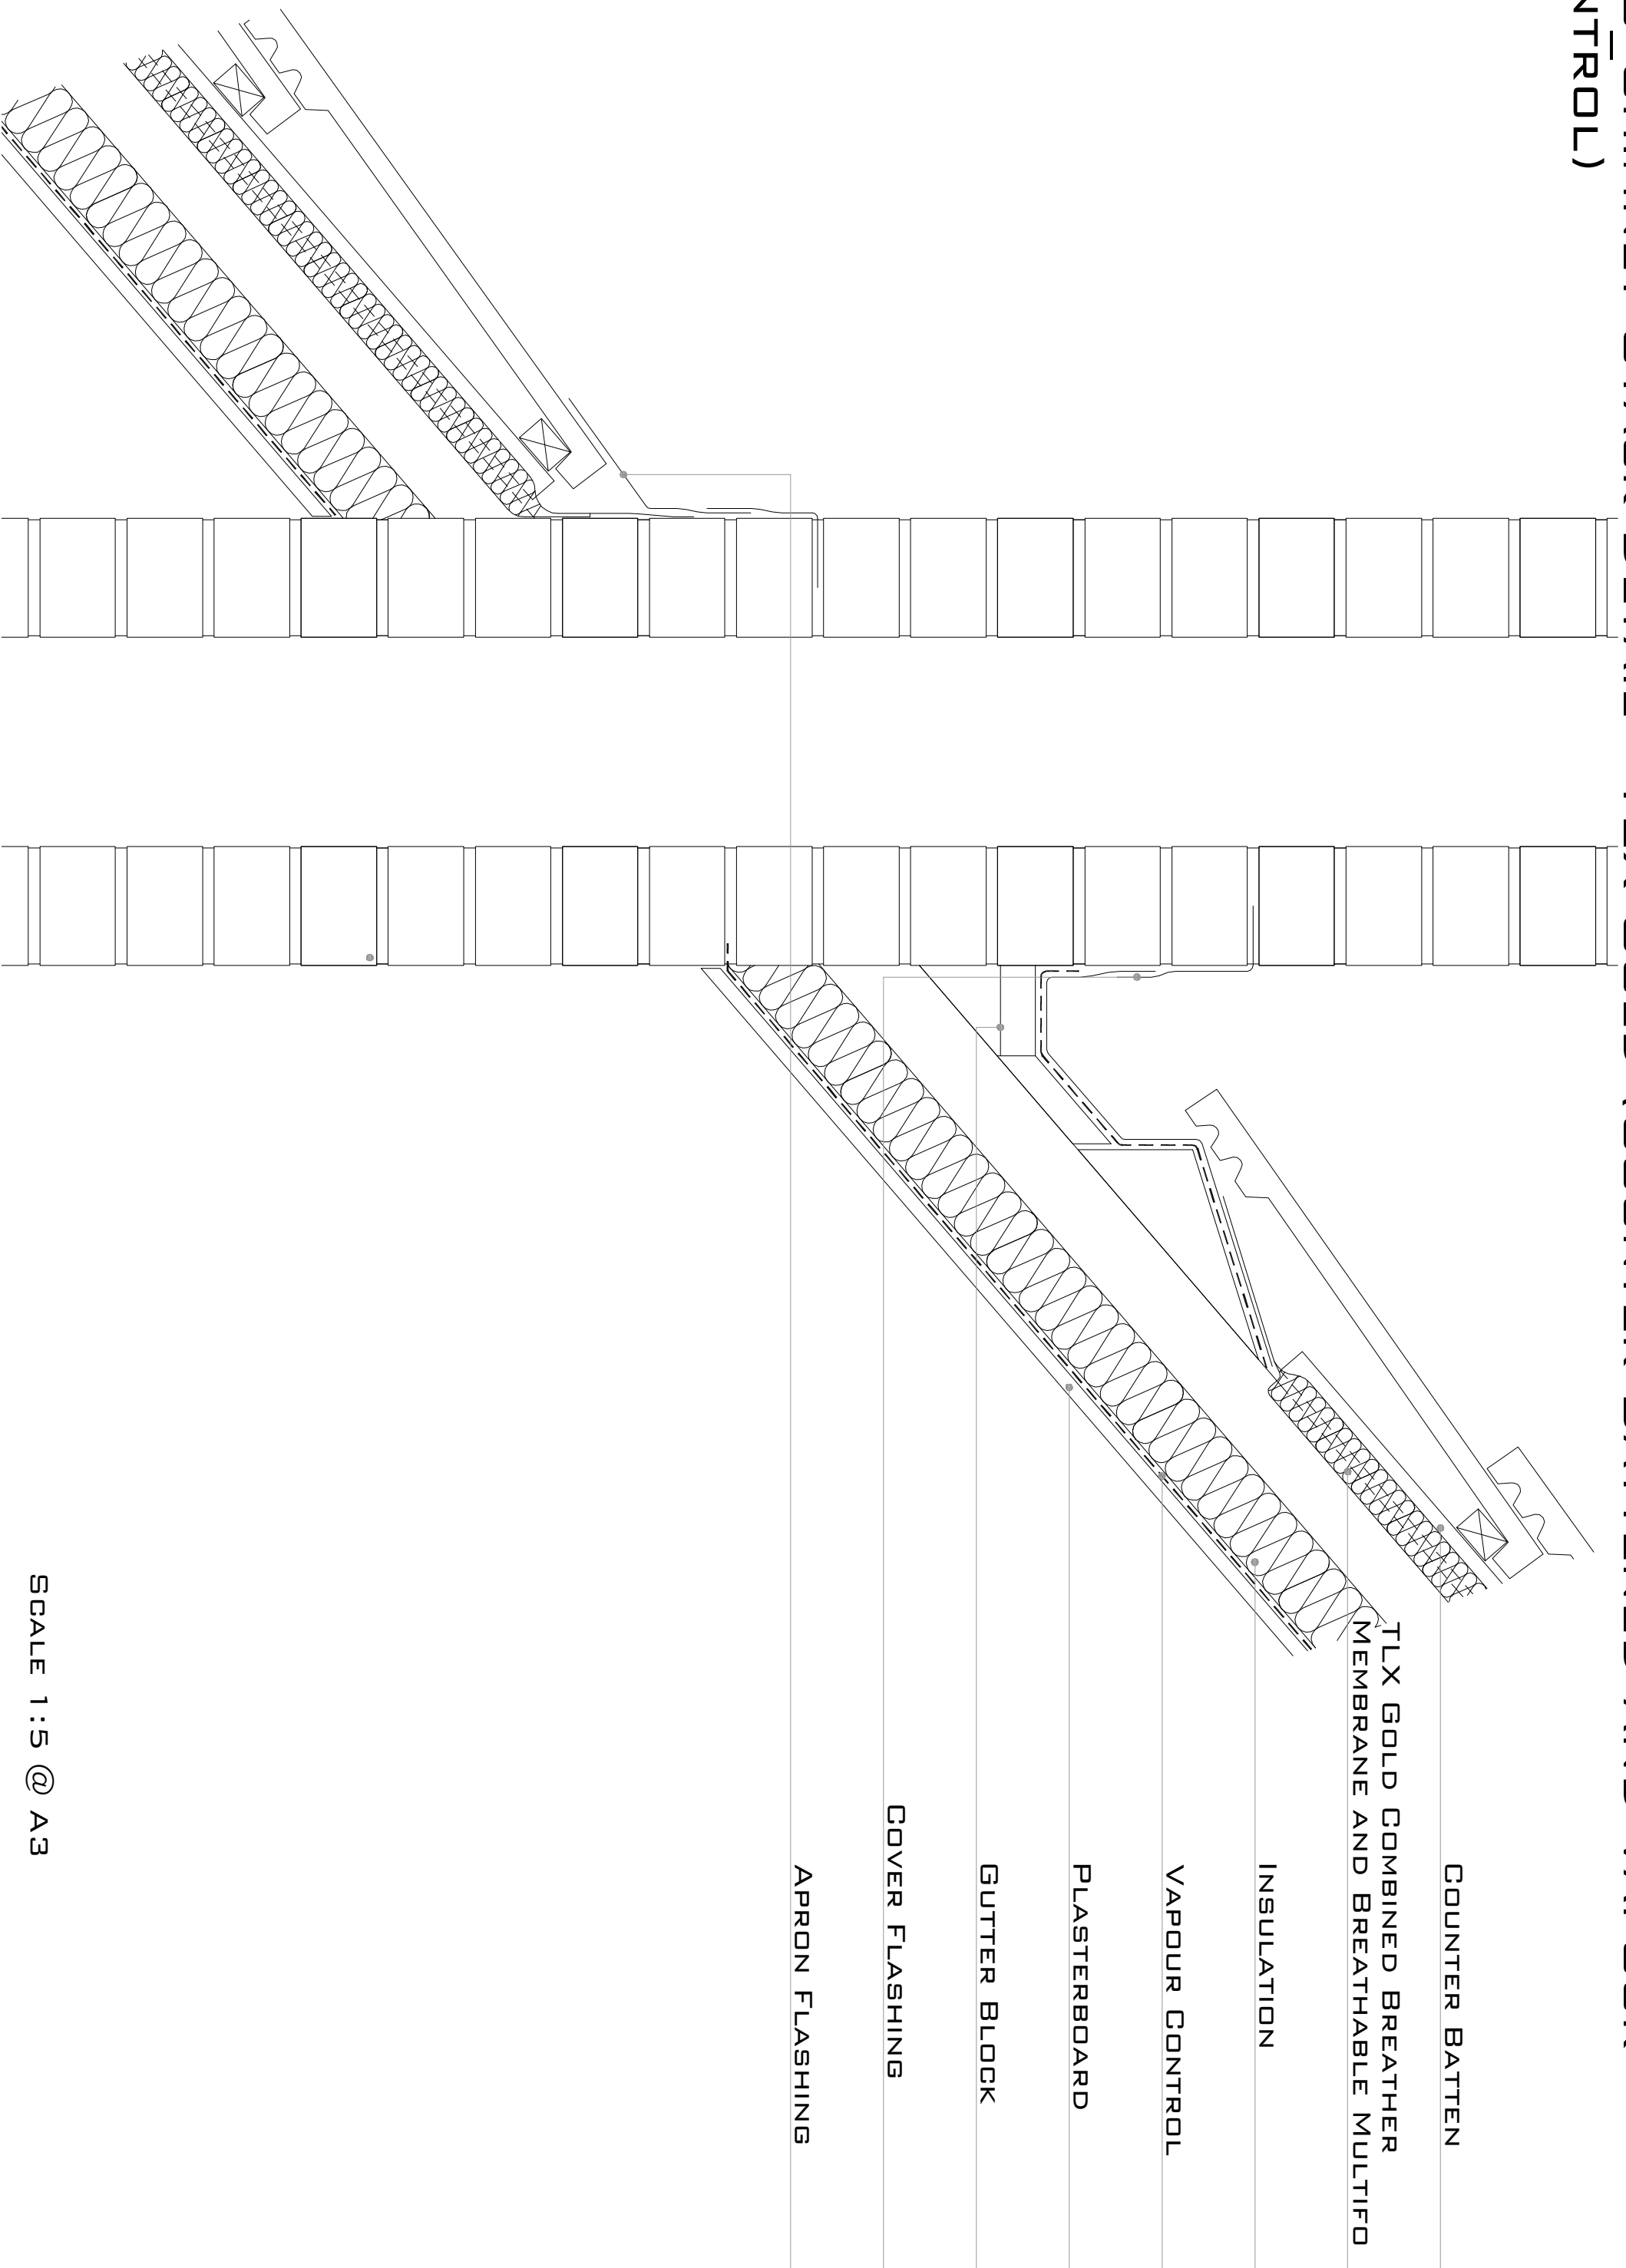

# D50\_CHIMNEY STACK DETAIL - TLX GOLD (COUNTER BATTENED AND VAPOUR CONTROL)

SCALE 1:5 @ A3