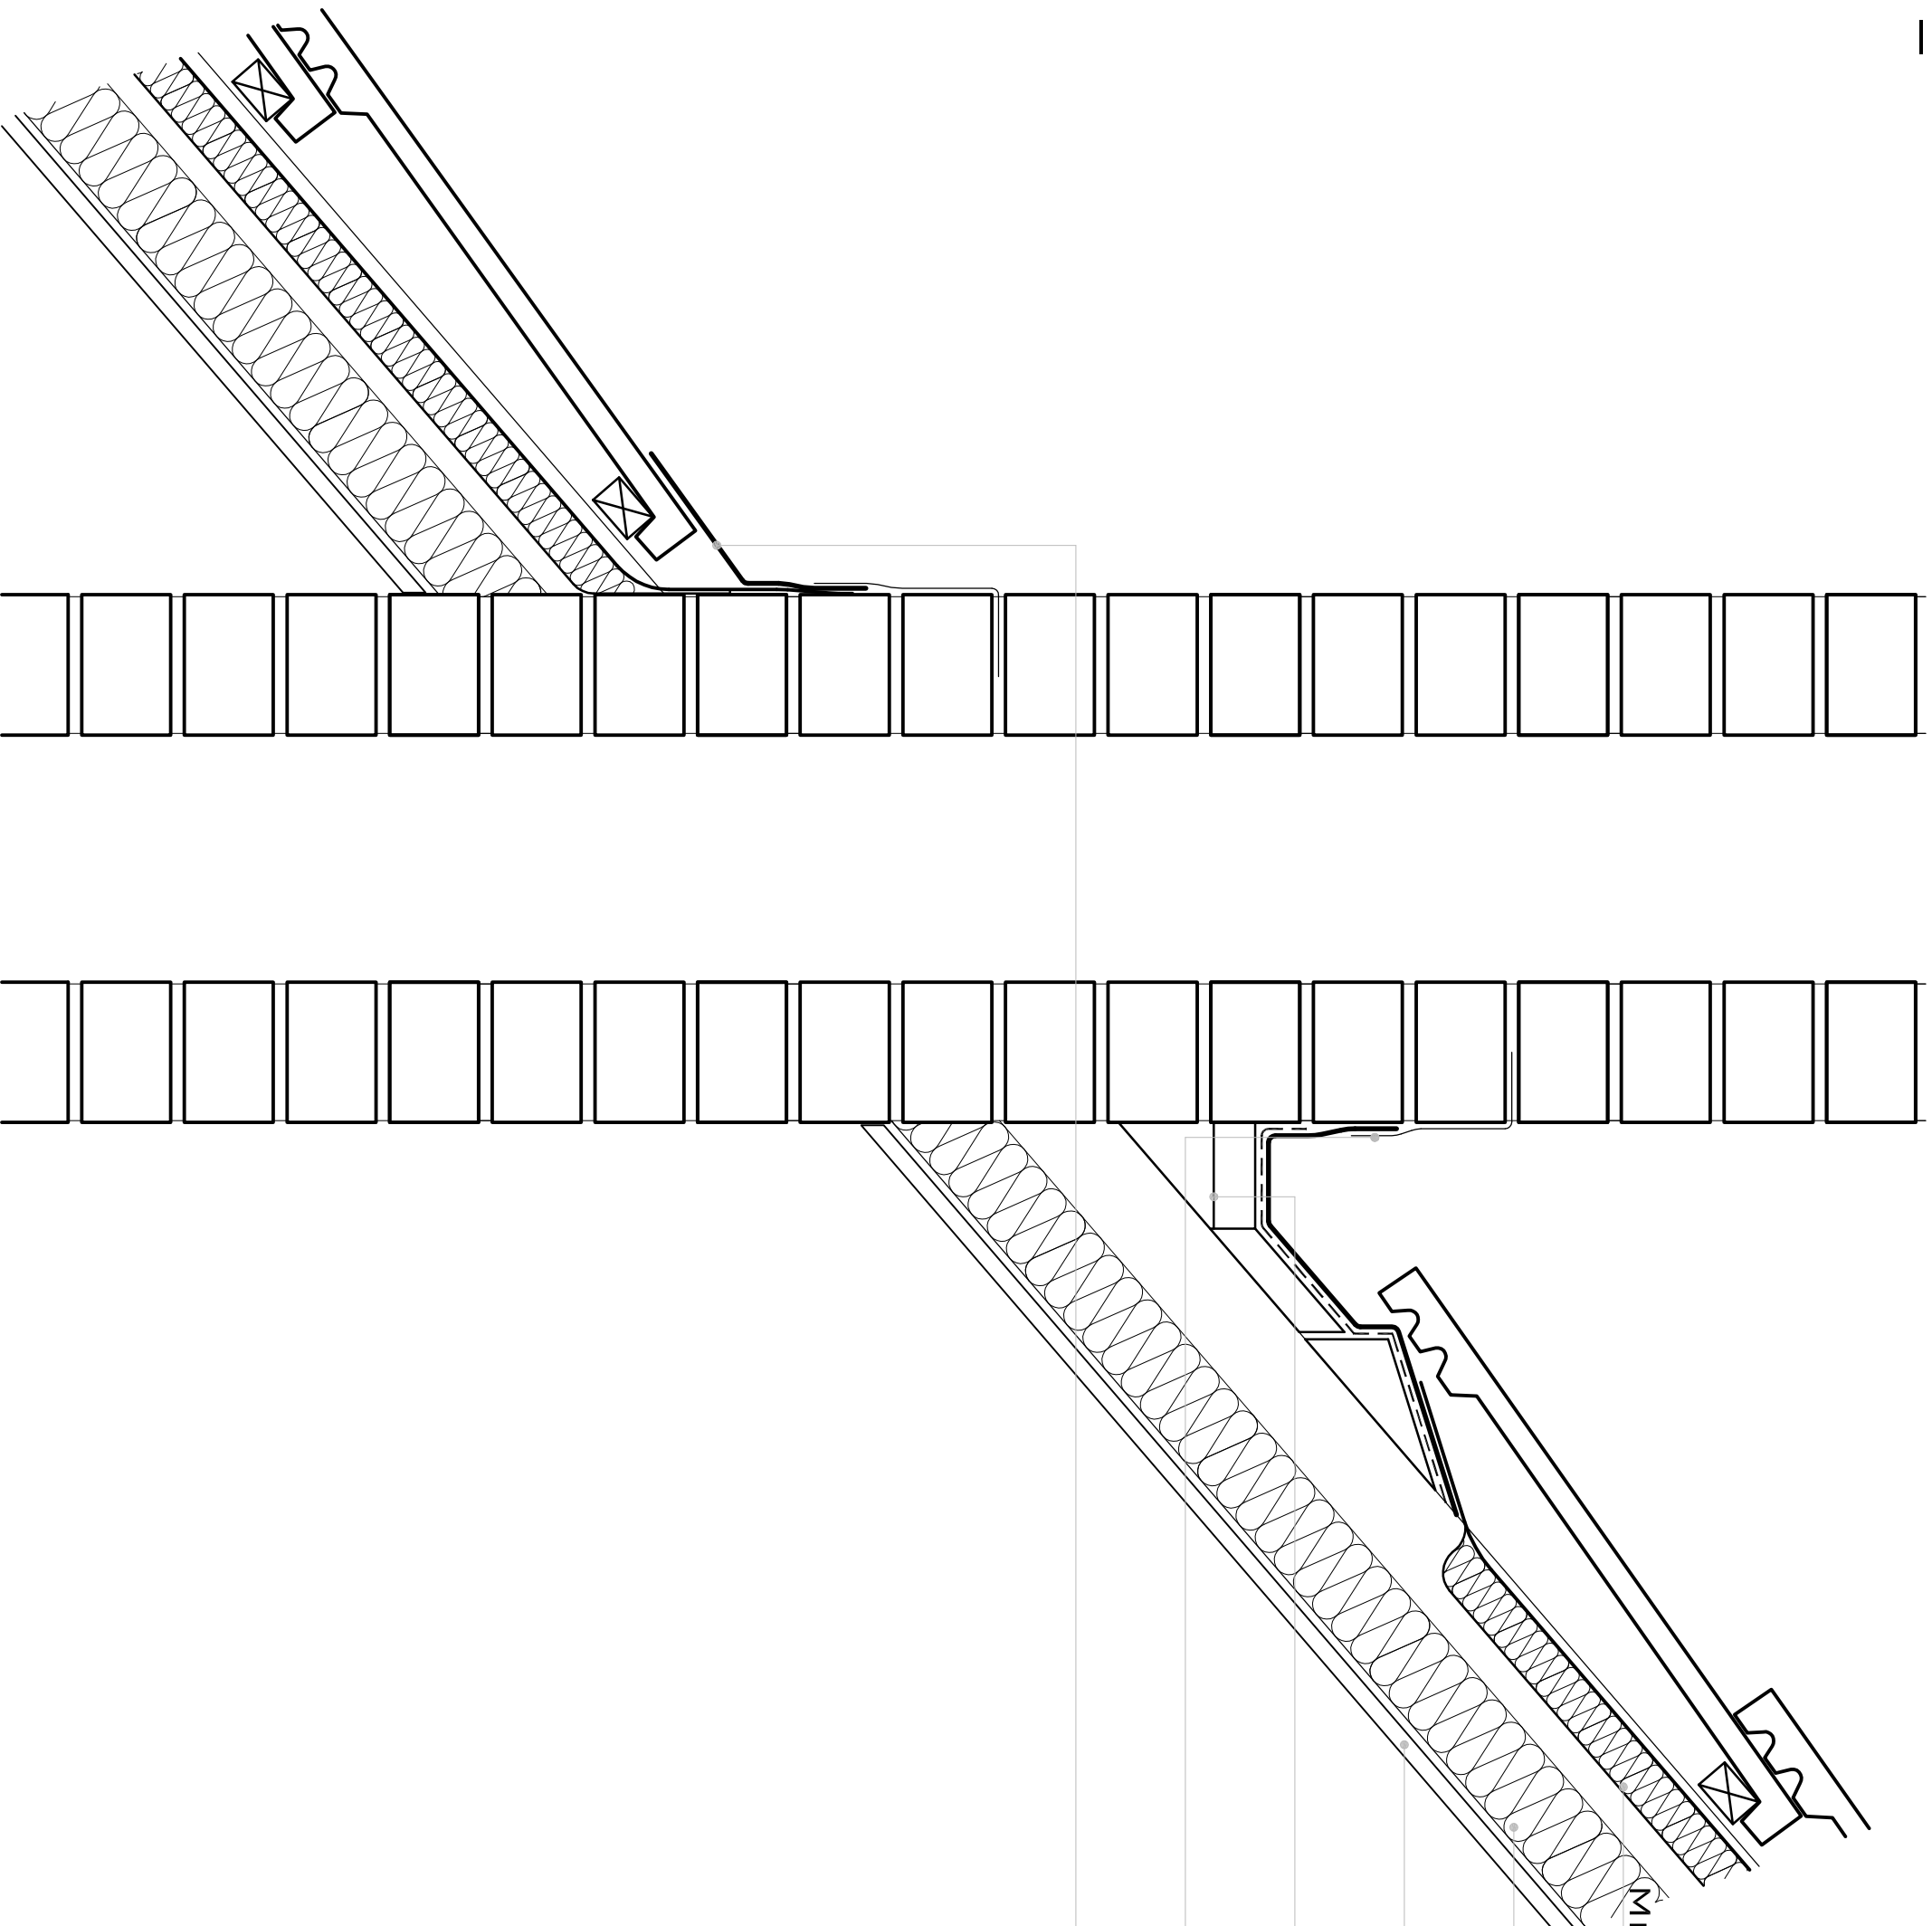

# 051\_CHIMNEY STACK DETAIL - TLX GOLD (DRAPED)

TLX GOLD COMBINED BREATHER  
MEMBRANE AND BREATHABLE MULTIFOIL

INSULATION

PLASTERBOARD

GUTTER BLOCK

COVER FLASHING

APRON FLASHING

SCALE 1:5 @ A3