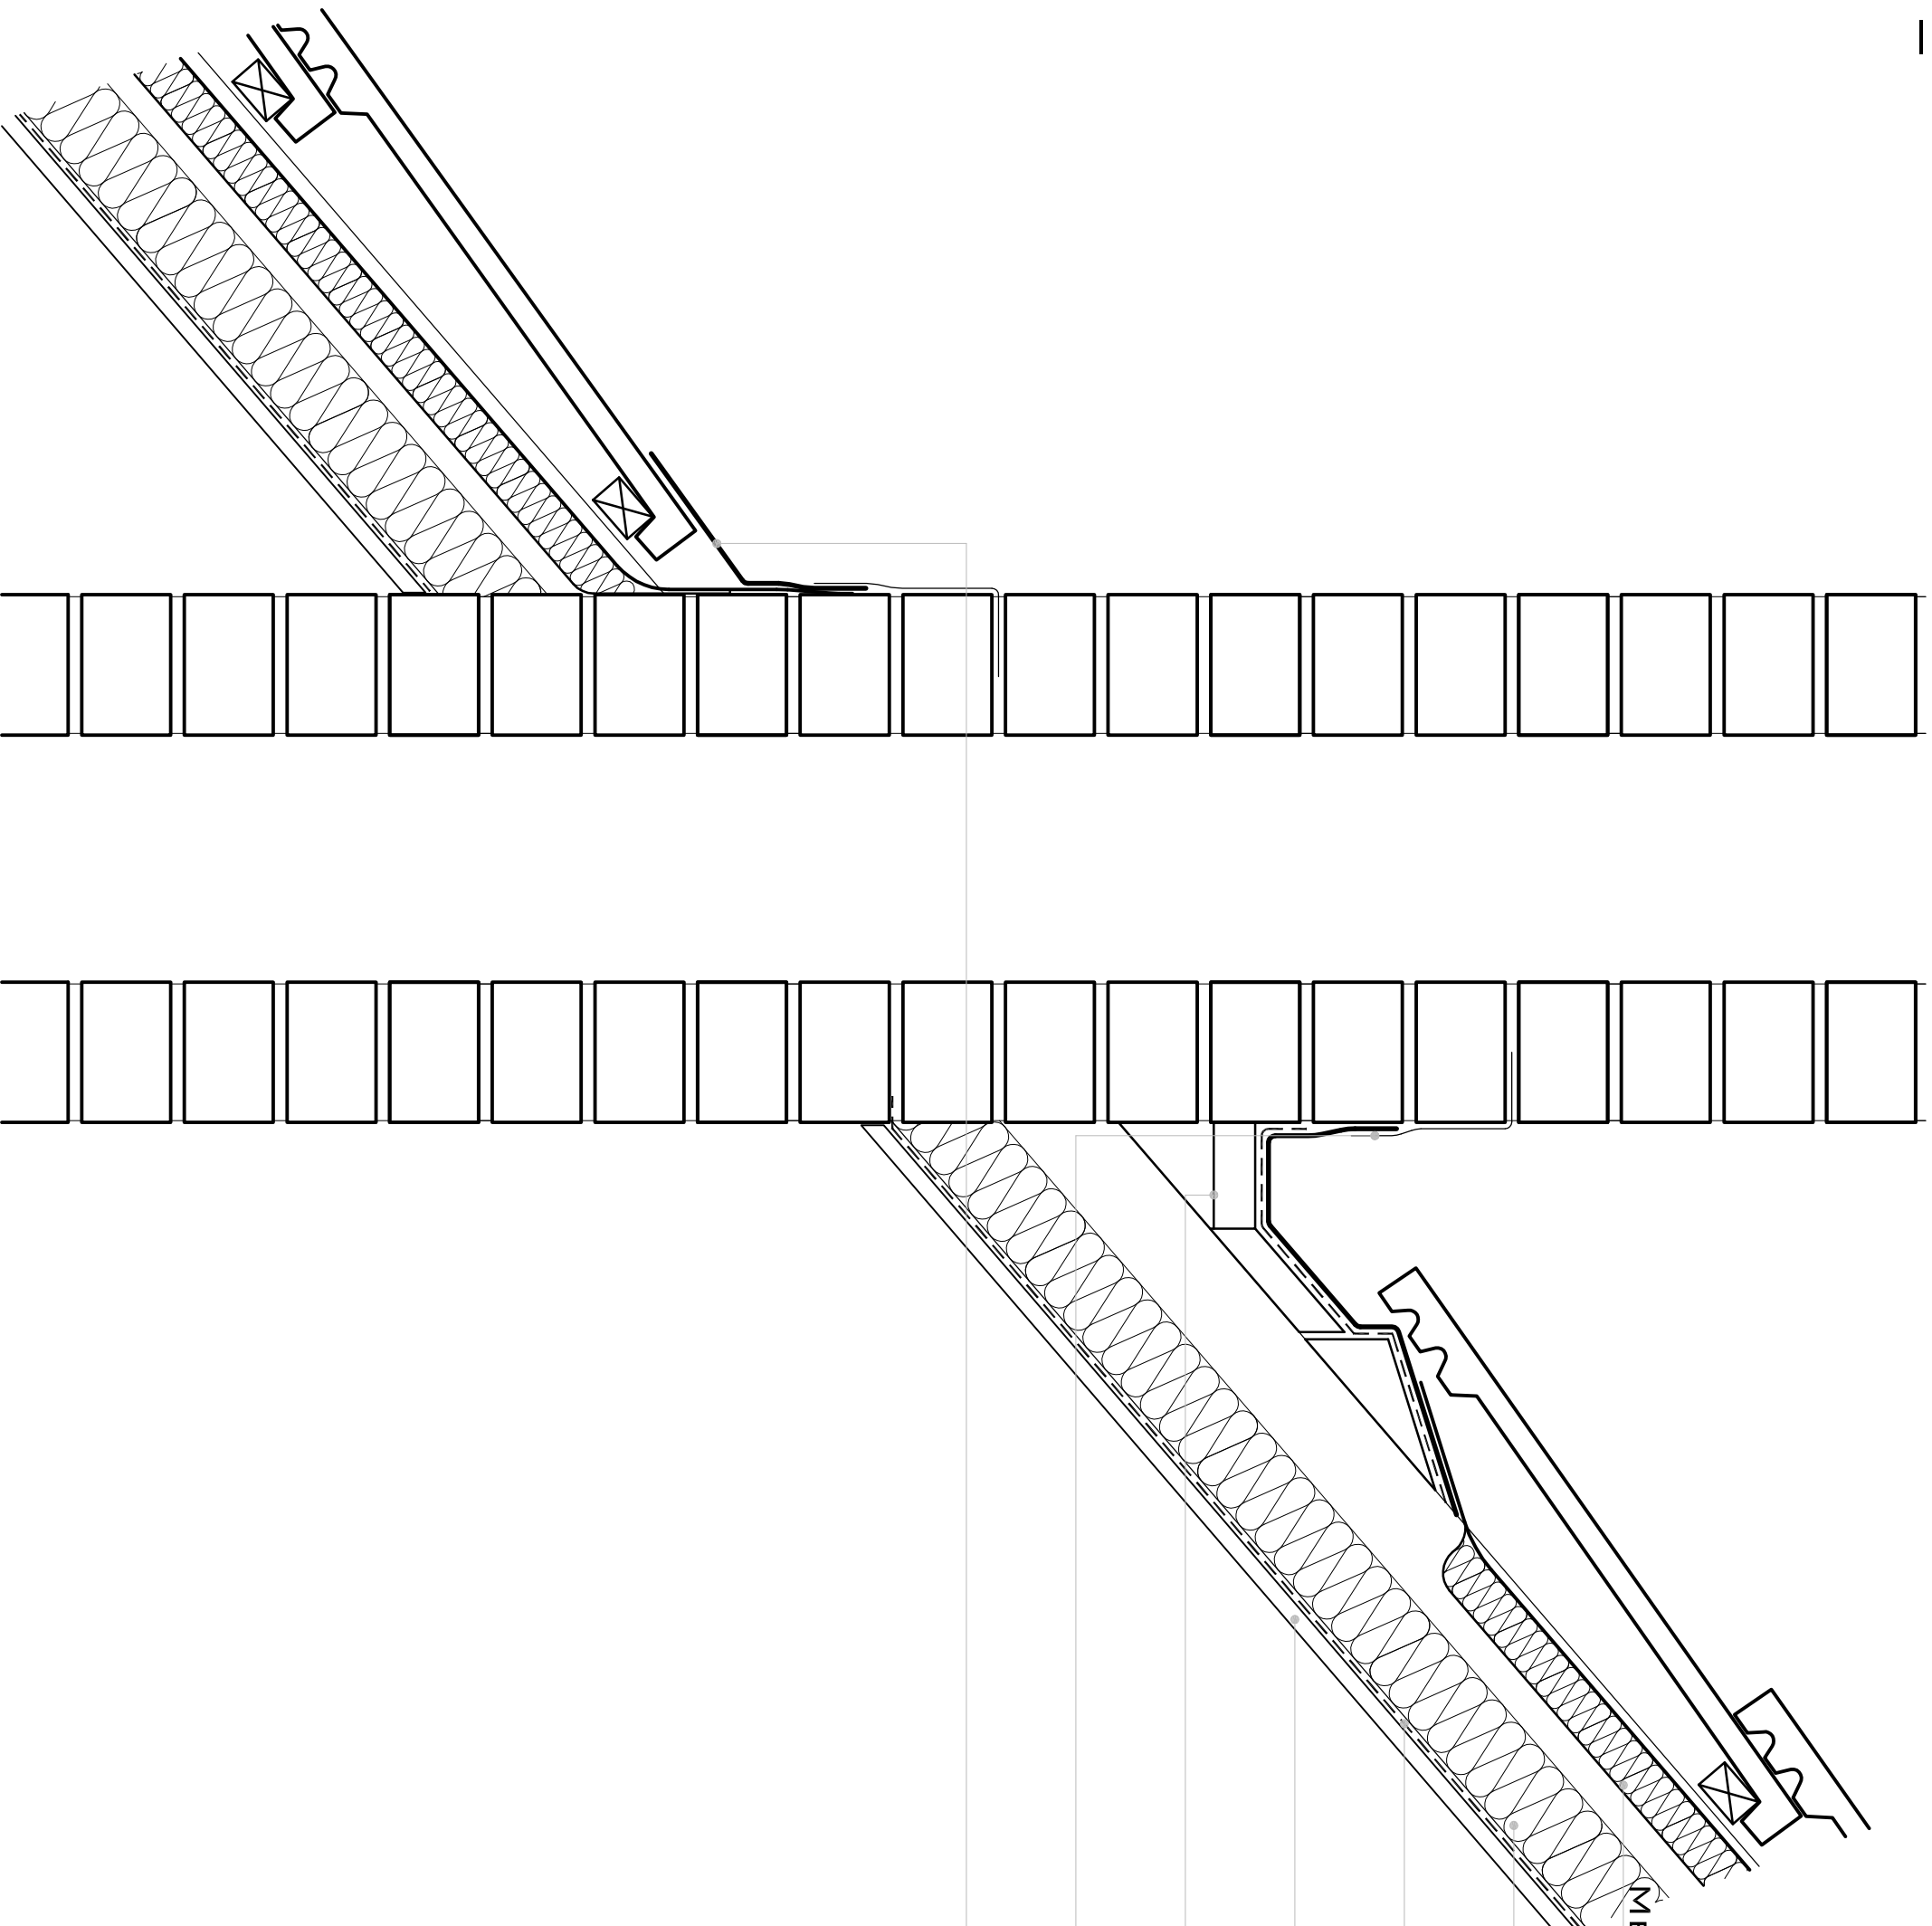

# 052\_CHIMNEY STACK DETAIL - TLX GOLD (DRAPED AND VAPOUR CONTROL)

TLX GOLD COMBINED BREATHER  
MEMBRANE AND BREATHABLE MULTIFOIL

INSULATION

VAPOUR CONTROL

PLASTERBOARD

GUTTER BLOCK

COVER FLASHING

APRON FLASHING