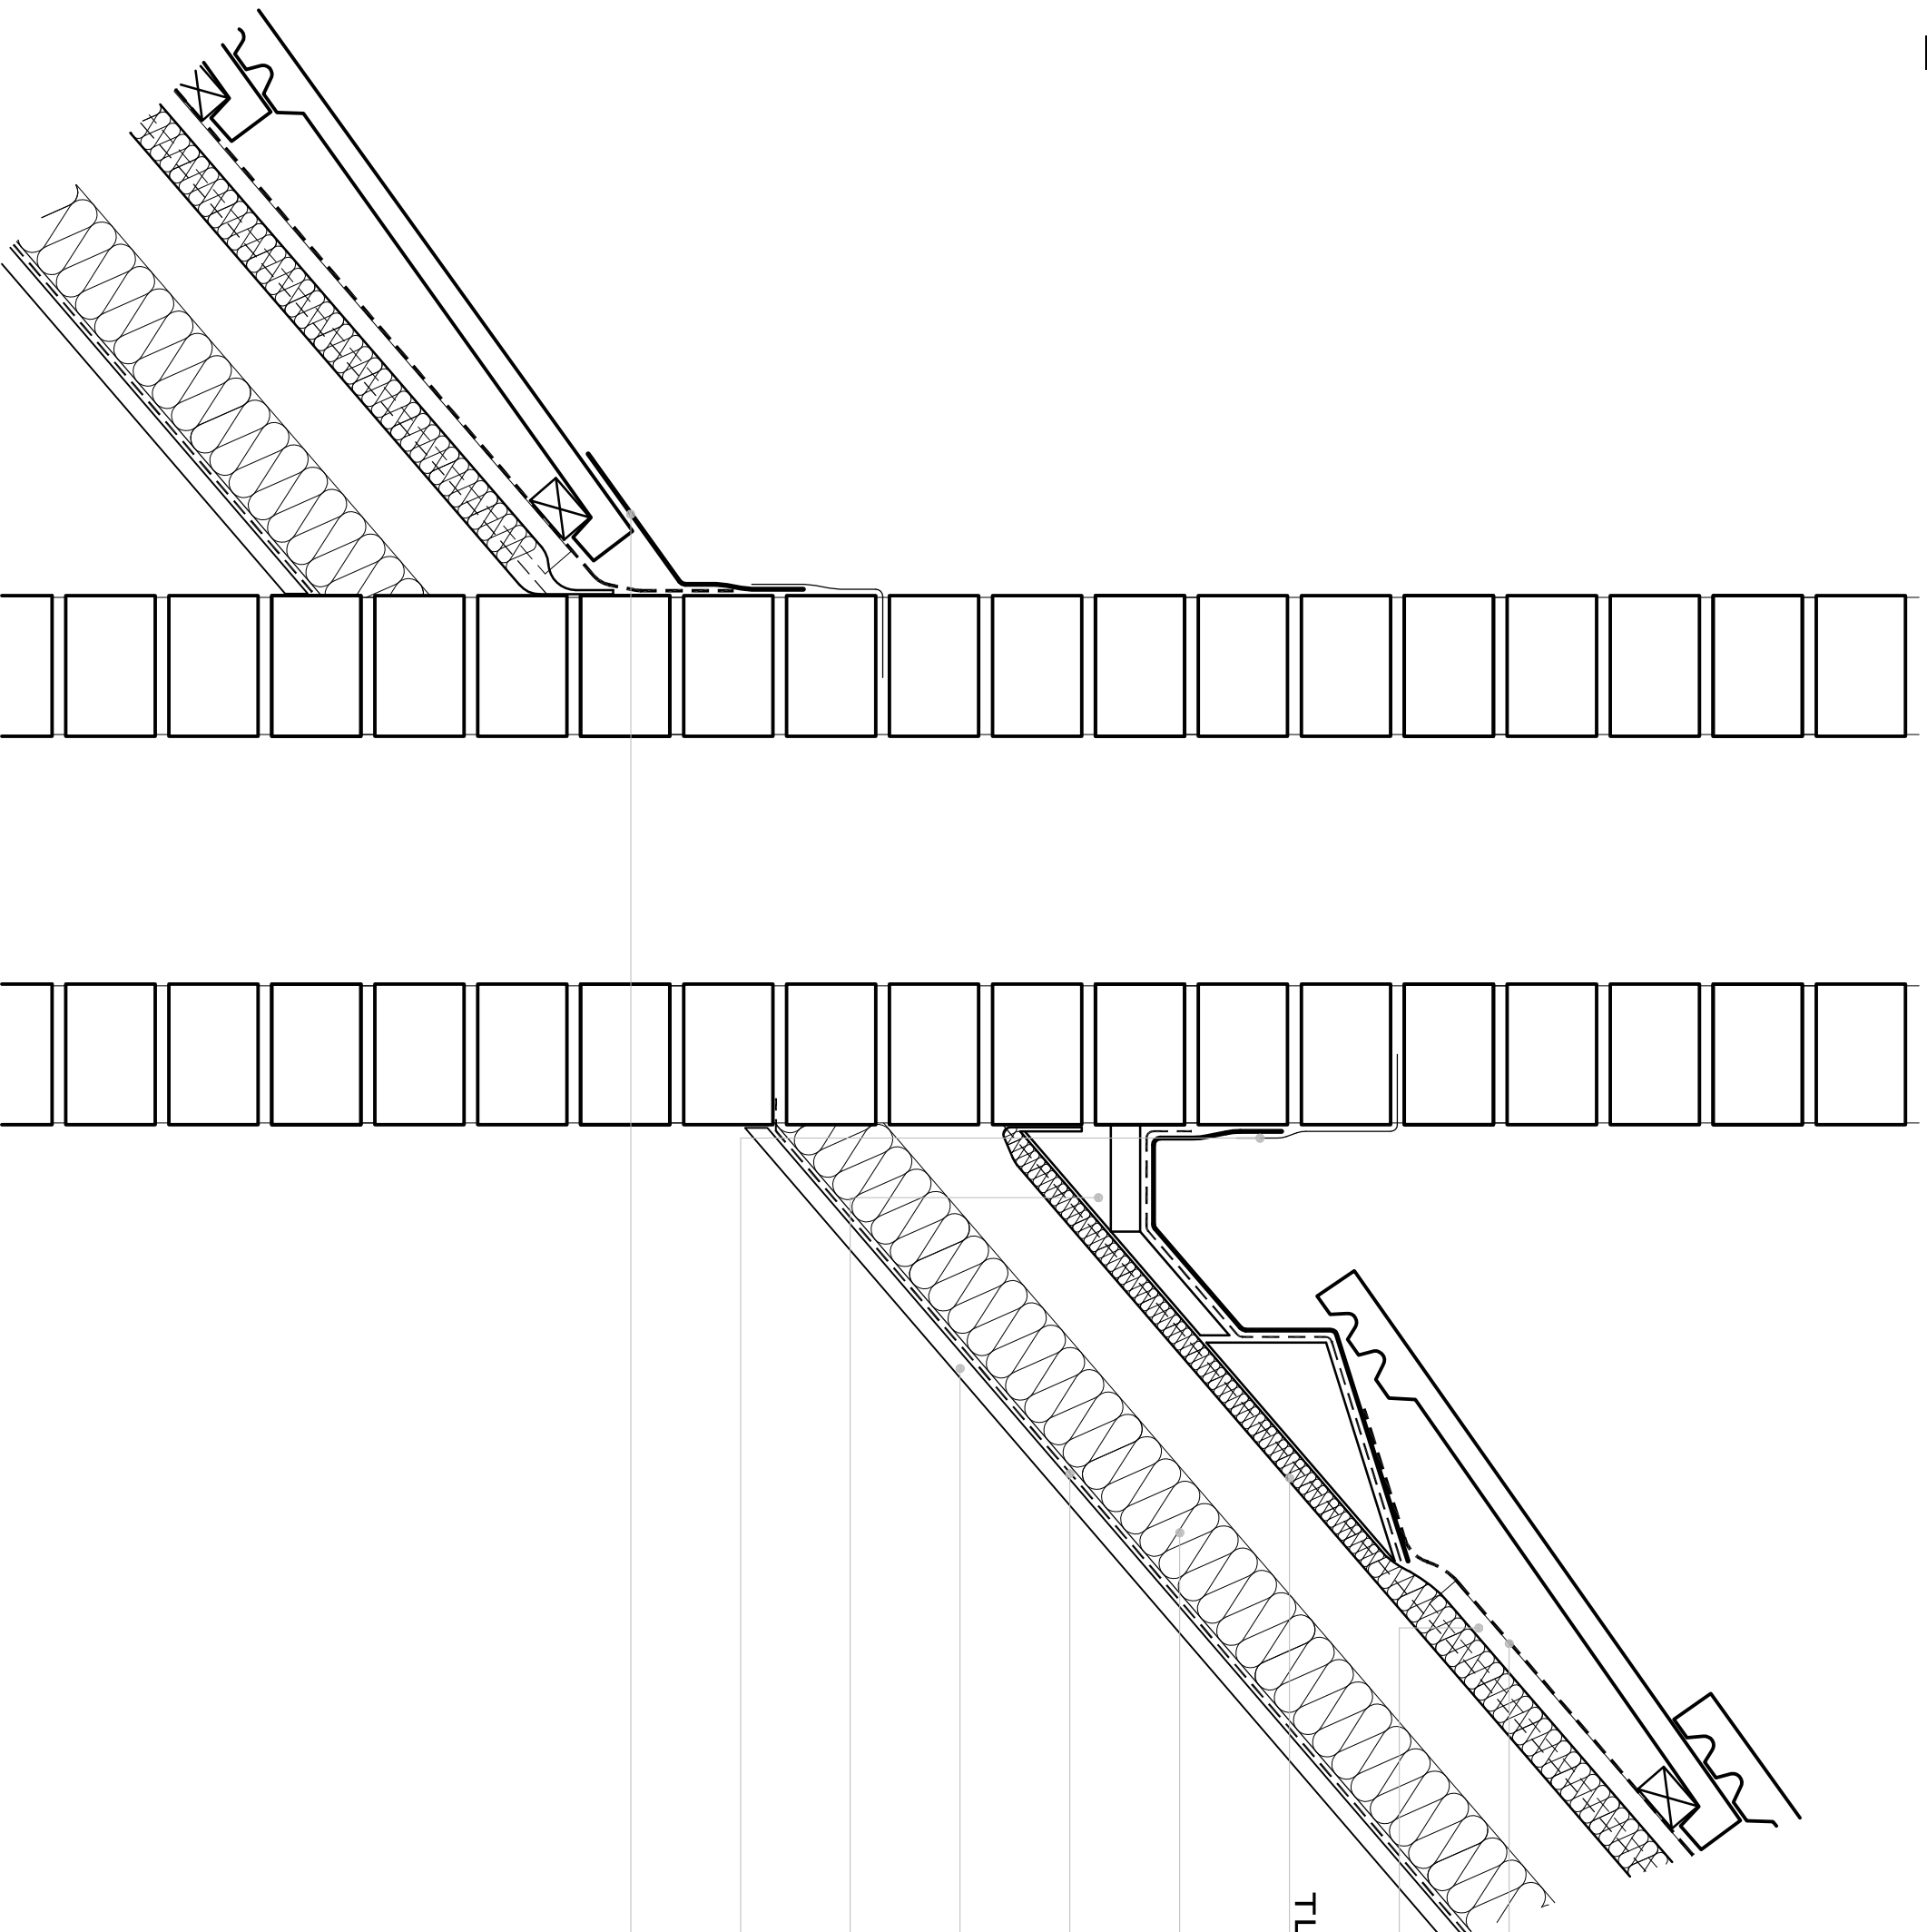

053_CHIMNEY STACK DETAIL - TLX SILVER (COUNTER BATTENED)

BREATHER MEMBRANE

COUNTER BATTEN

TLX SILVER MULTIFOIL INSULATION

INSULATION

VAPOUR CONTROL

PLASTERBOARD

GUTTER BLOCK

COVER FLASHING

APRON FLASHING