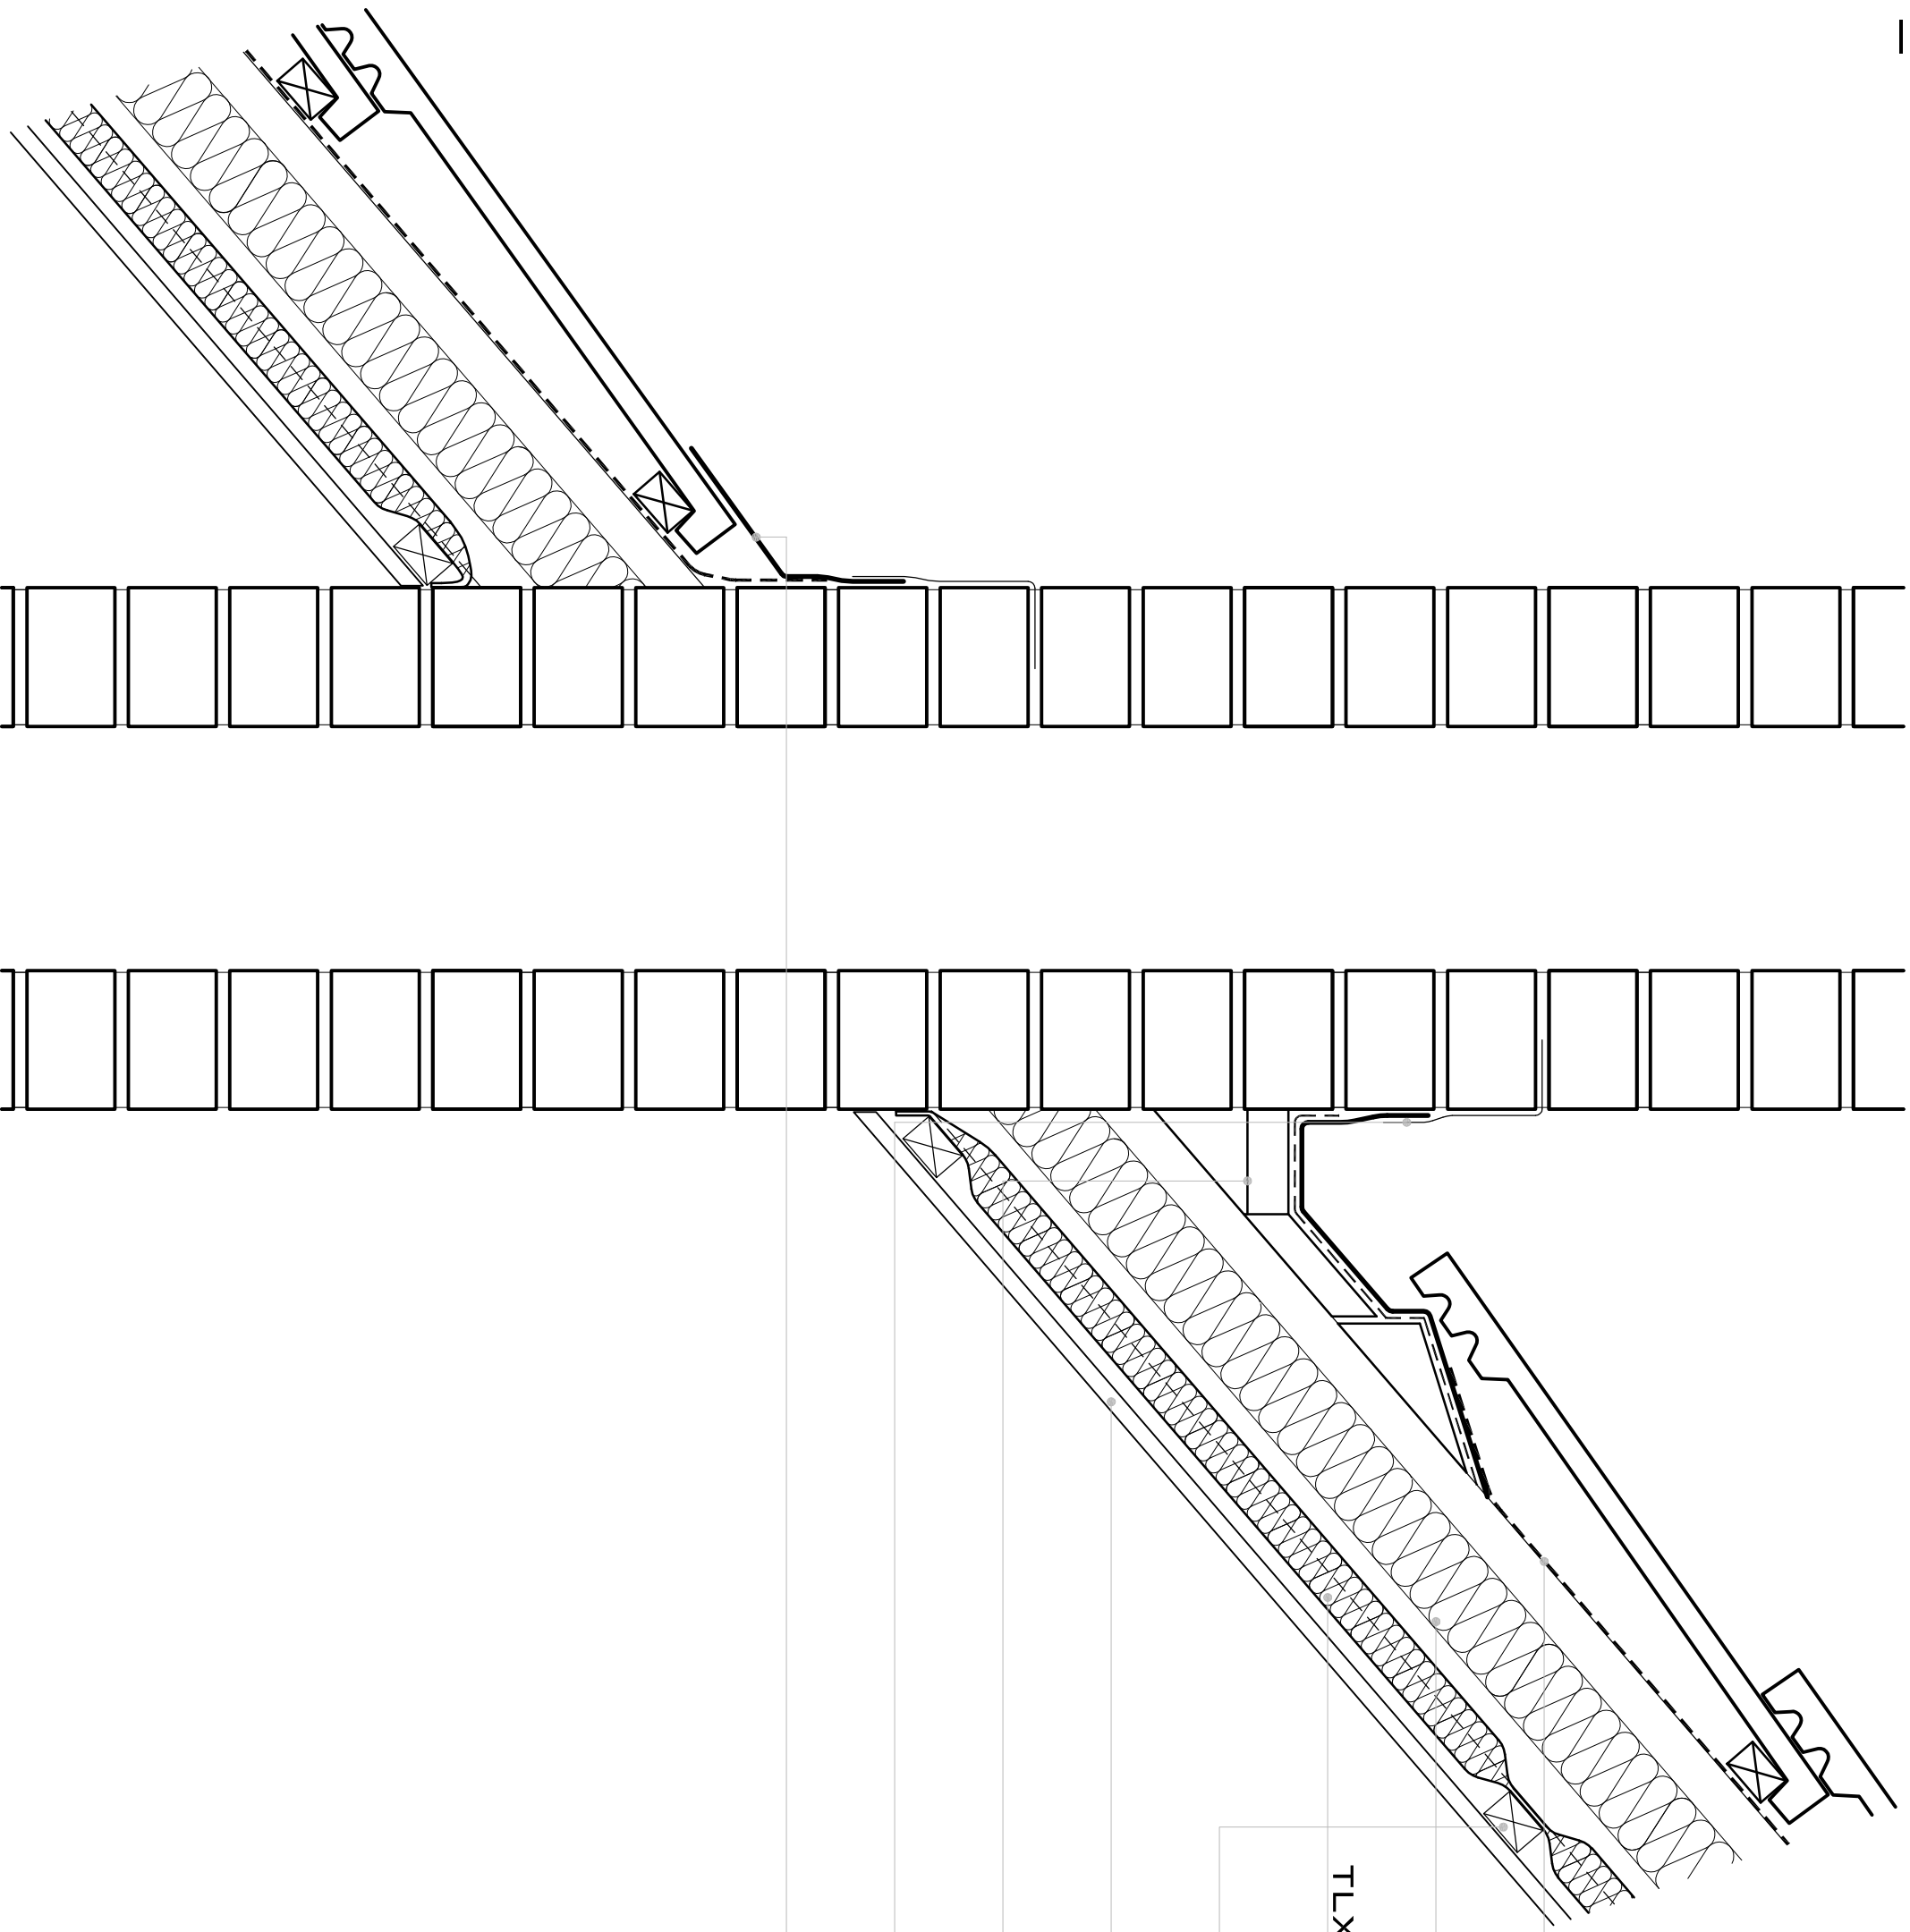

054_CHIMNEY STACK DETAIL - TLX SILVER

BREATHER MEMBRANE

INSULATION

TLX SILVER MULTIFOIL INSULATION

CROSS BATTEN

PLASTERBOARD

GUTTER BLOCK

COVER FLASHING

APRON FLASHING