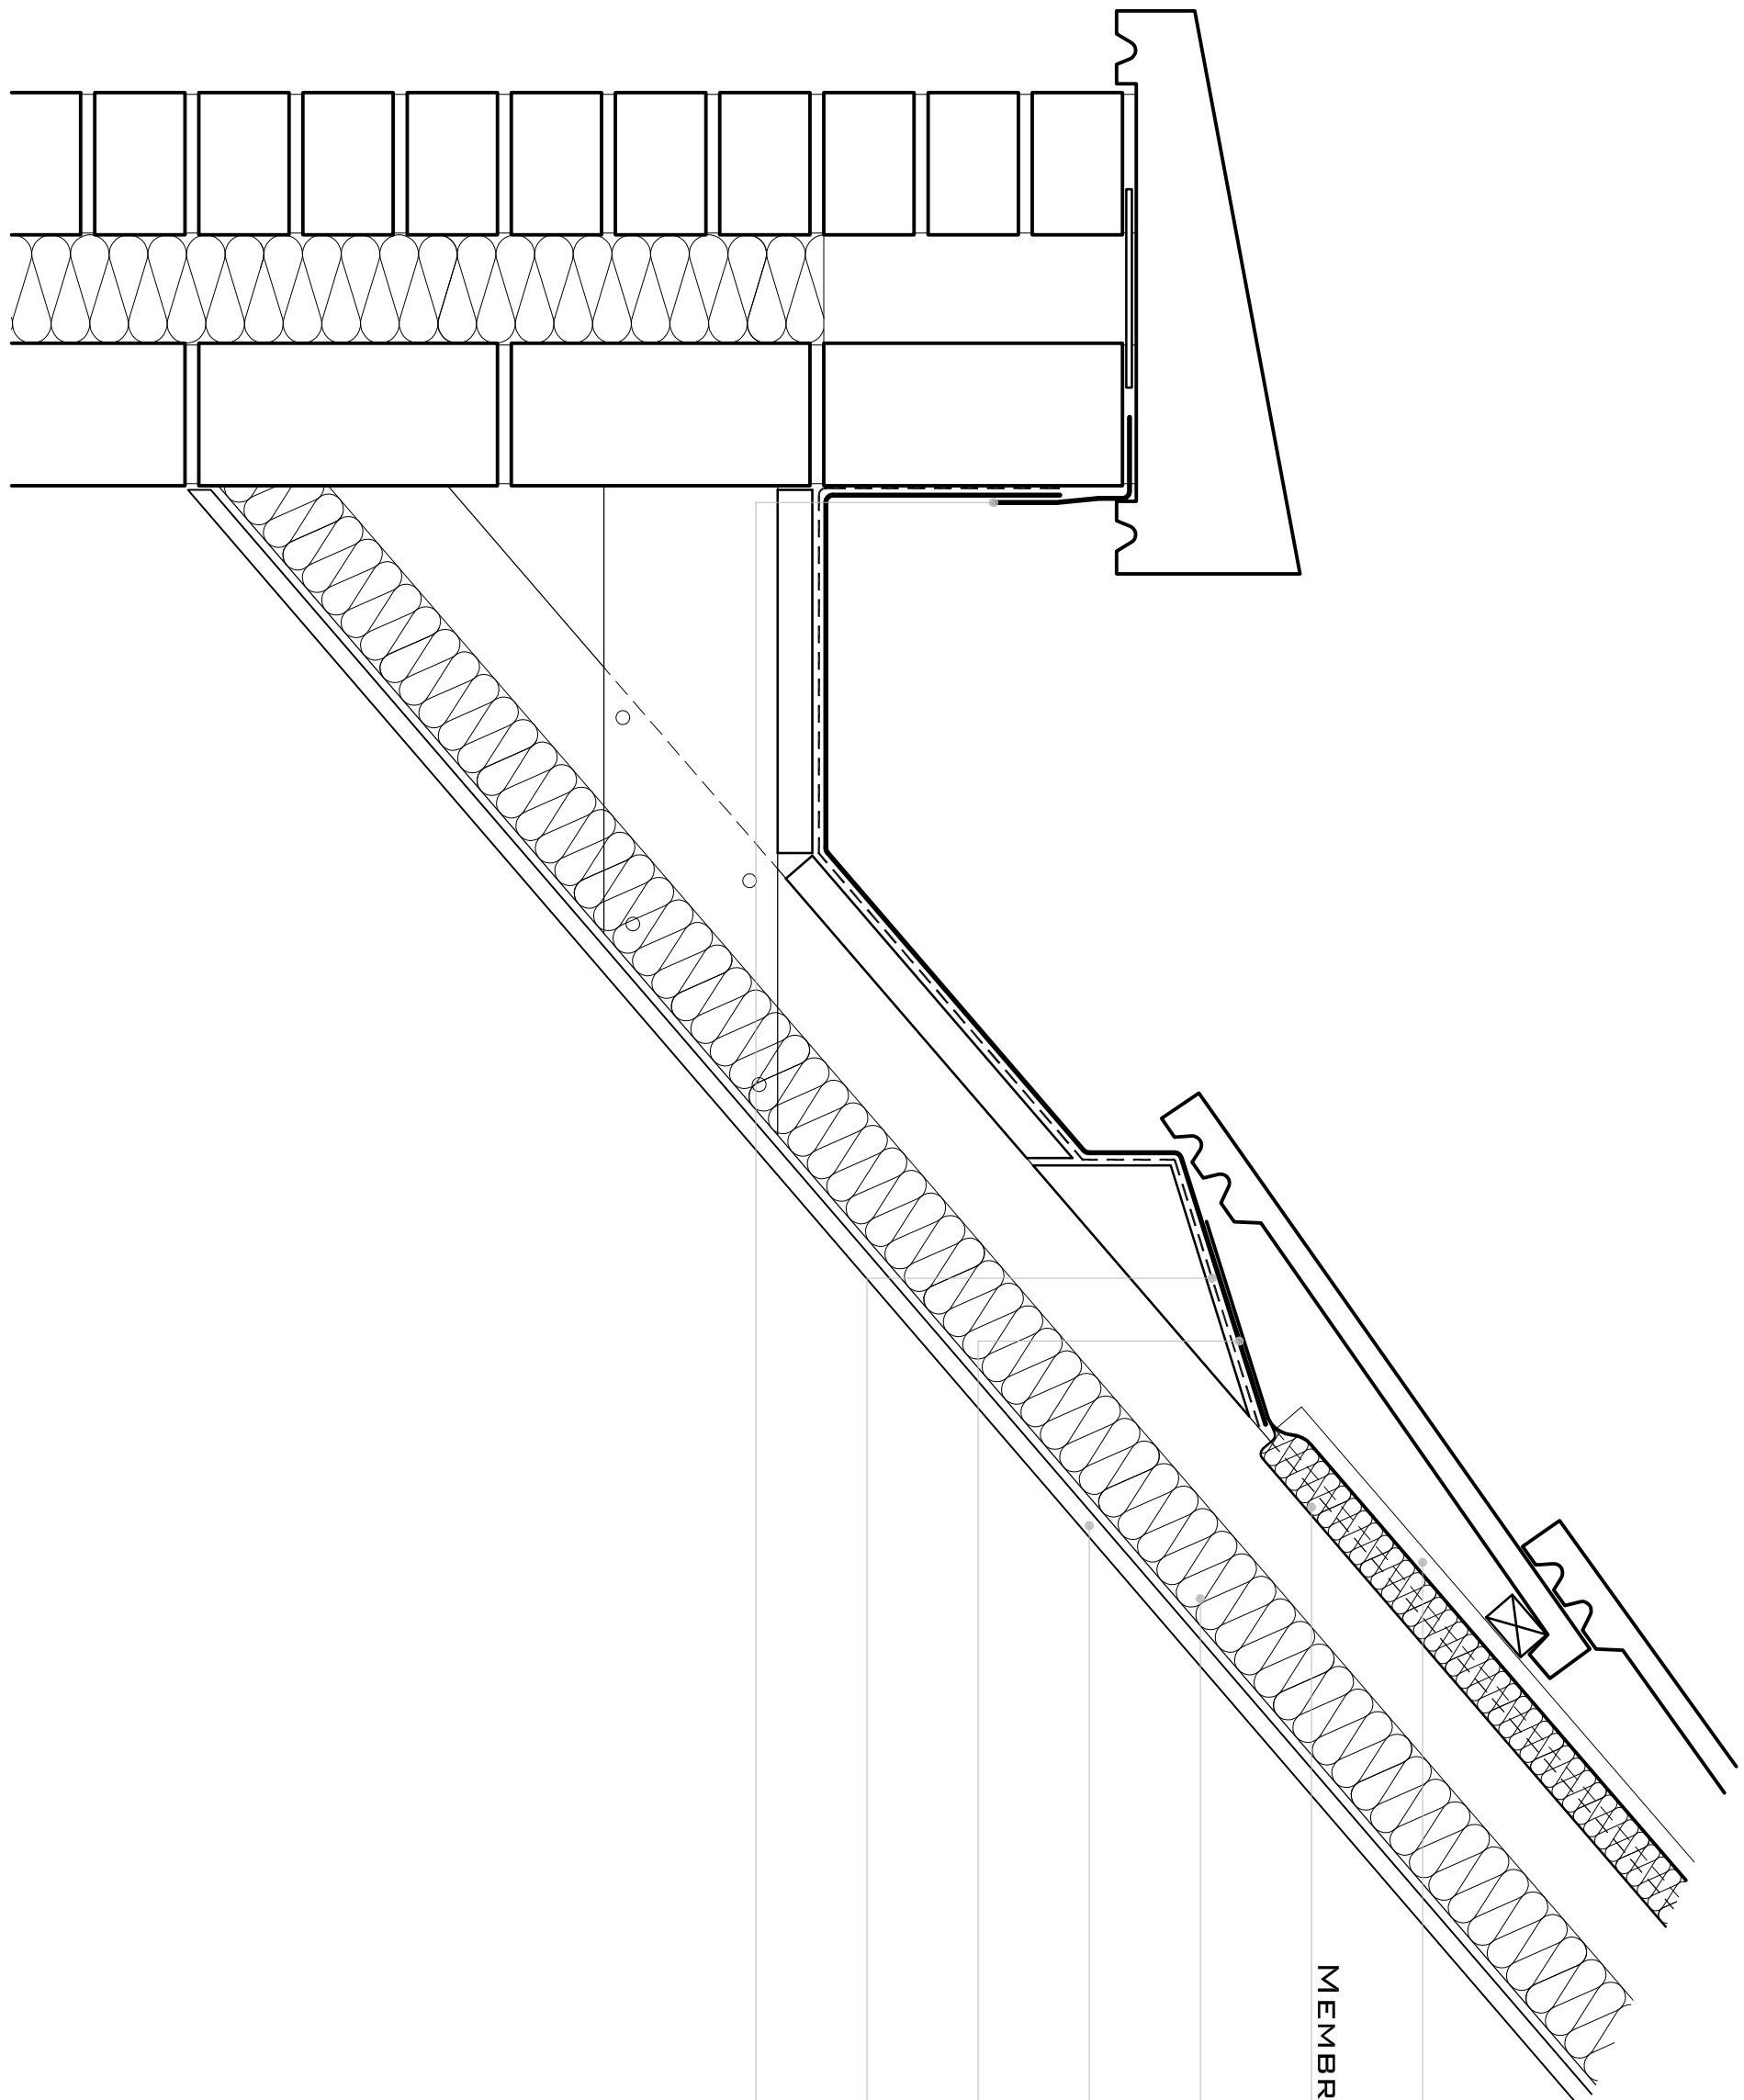

# 055\_PARAPET GUTTER DETAIL - TLX GOLD (COUNTER BATTENED)

COUNTER BATTEN

TLX GOLD COMBINED BREATHER  
MEMBRANE AND BREATHABLE MULTIFOIL

INSULATION

PLASTERBOARD

LEAD

WEB UV

COVER FLASHING