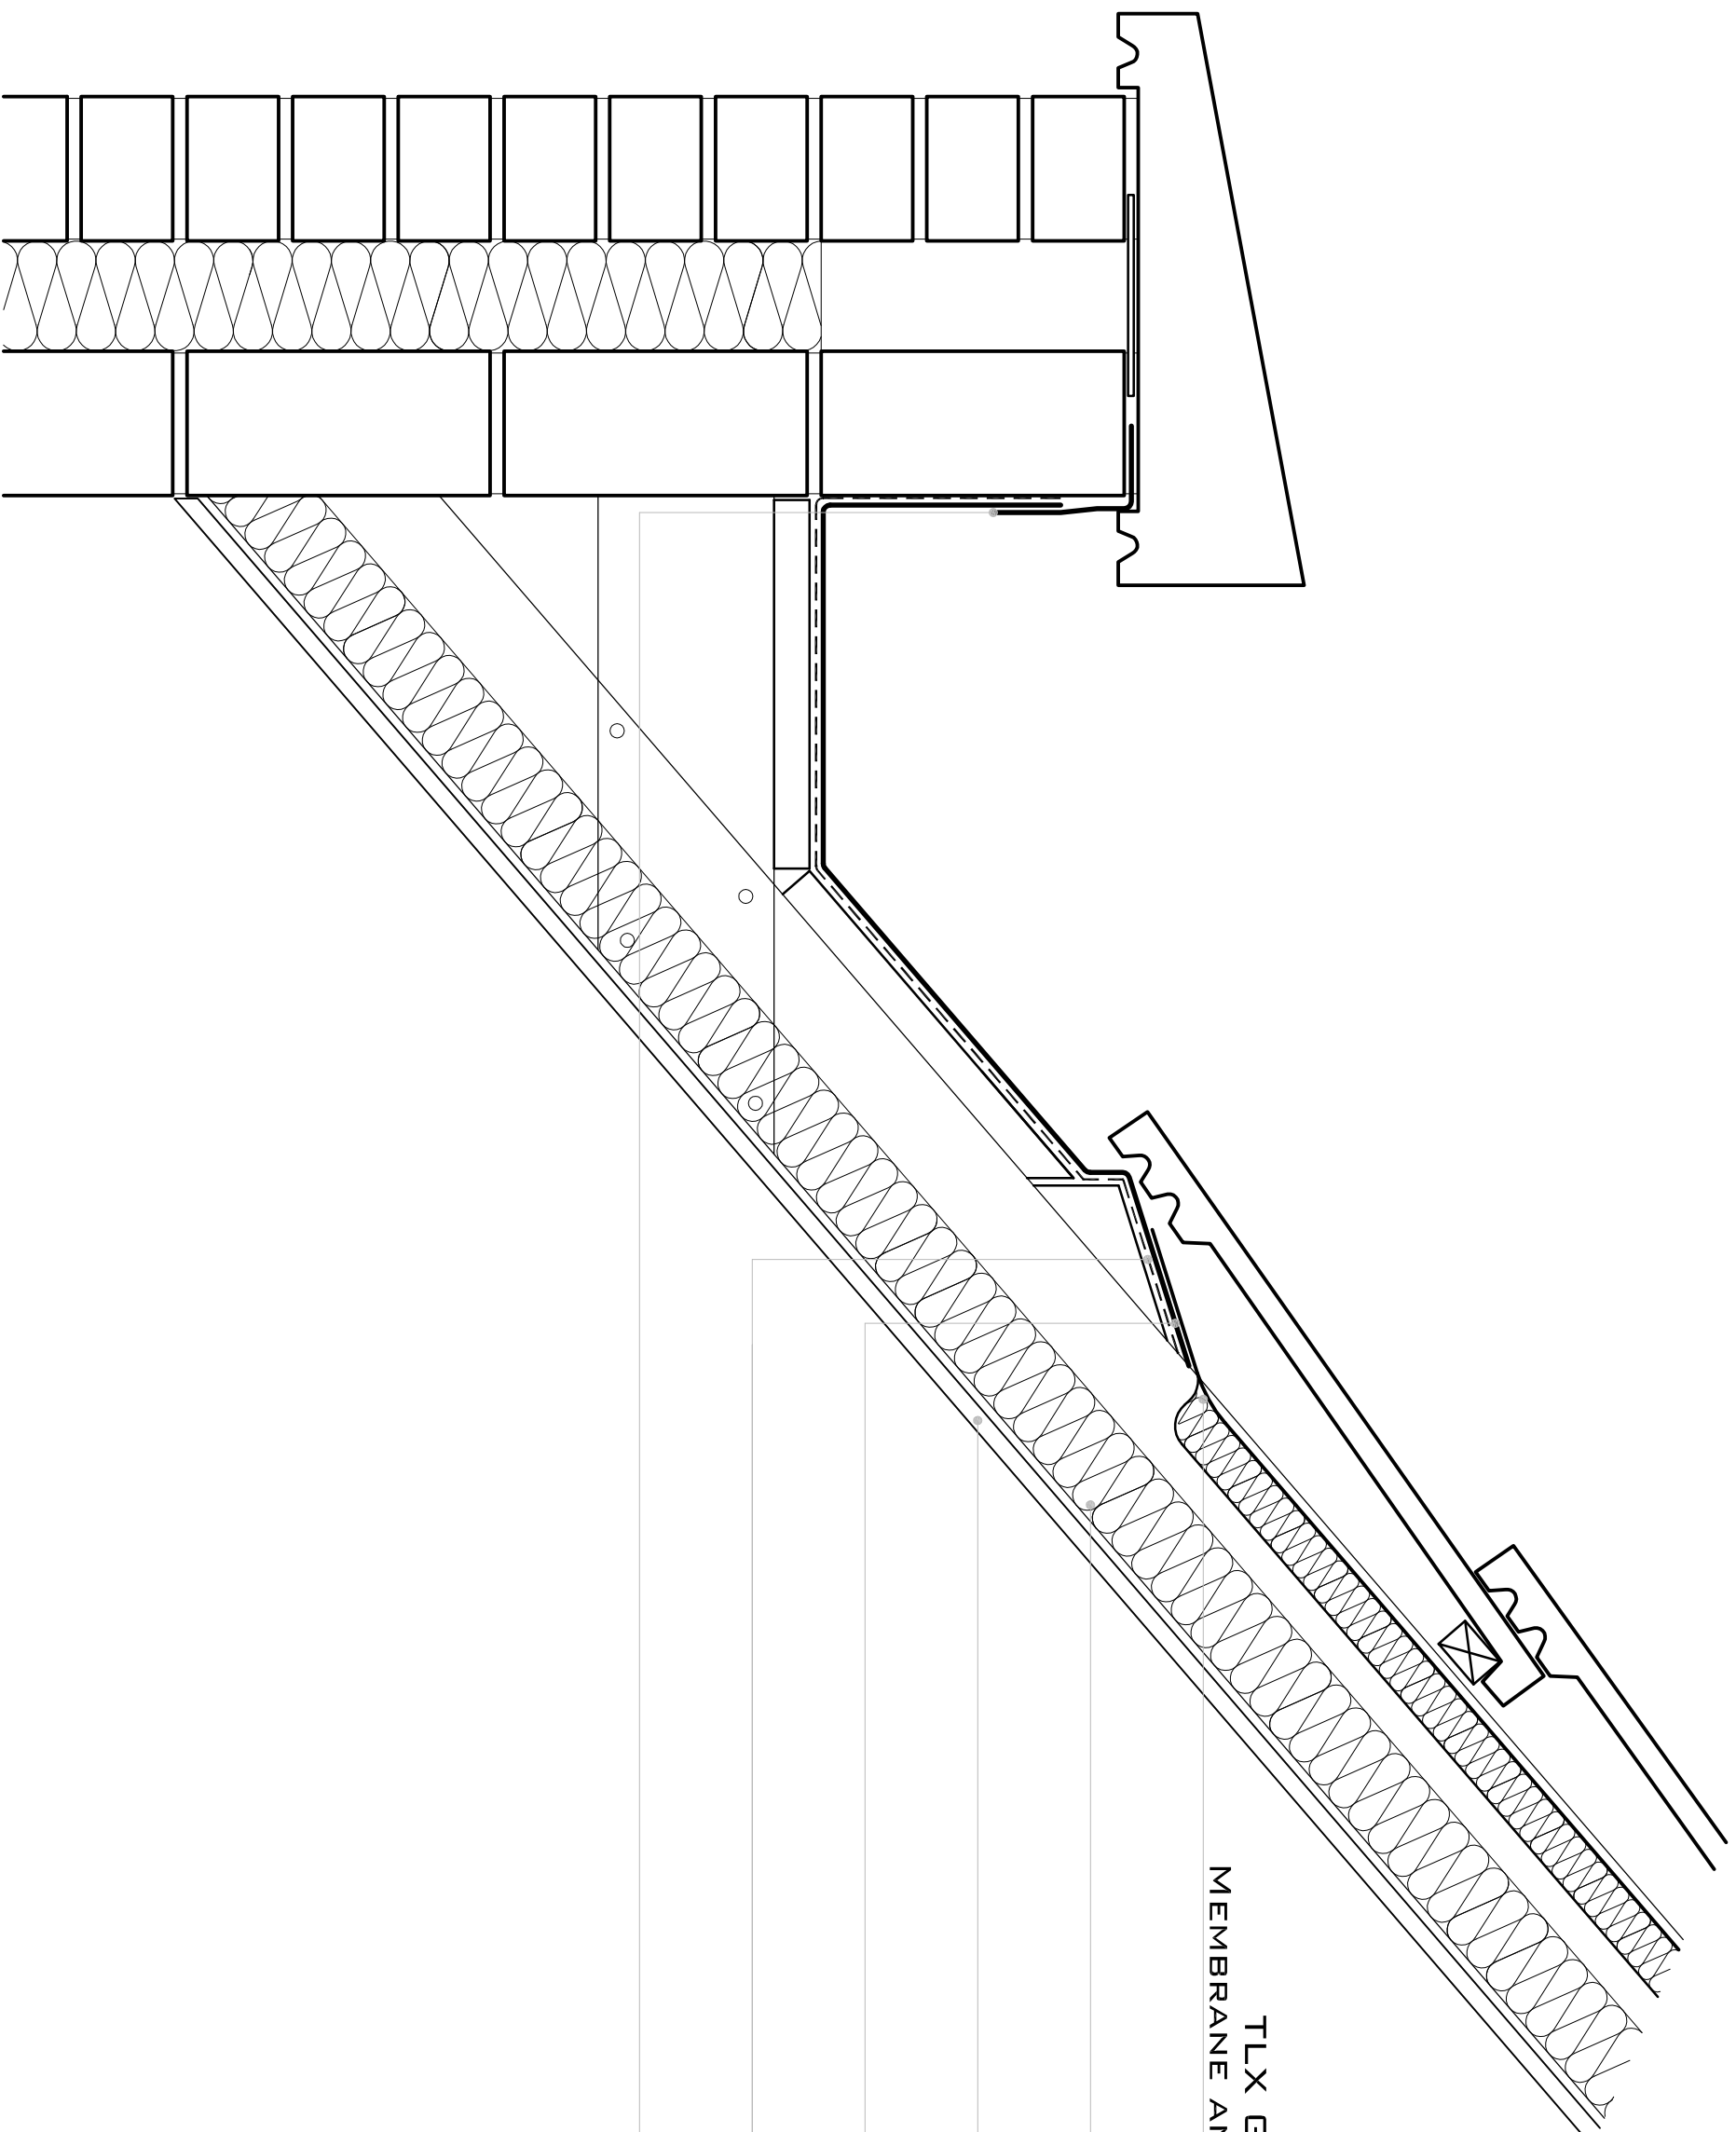

057_PARAPET GUTTER DETAIL - TLX GOLD (DRAPED)

TLX GOLD COMBINED BREATHER
MEMBRANE AND BREATHABLE MULTIFOIL

INSULATION

PLASTERBOARD

LEAD

WEB UV

COVER FLASHING