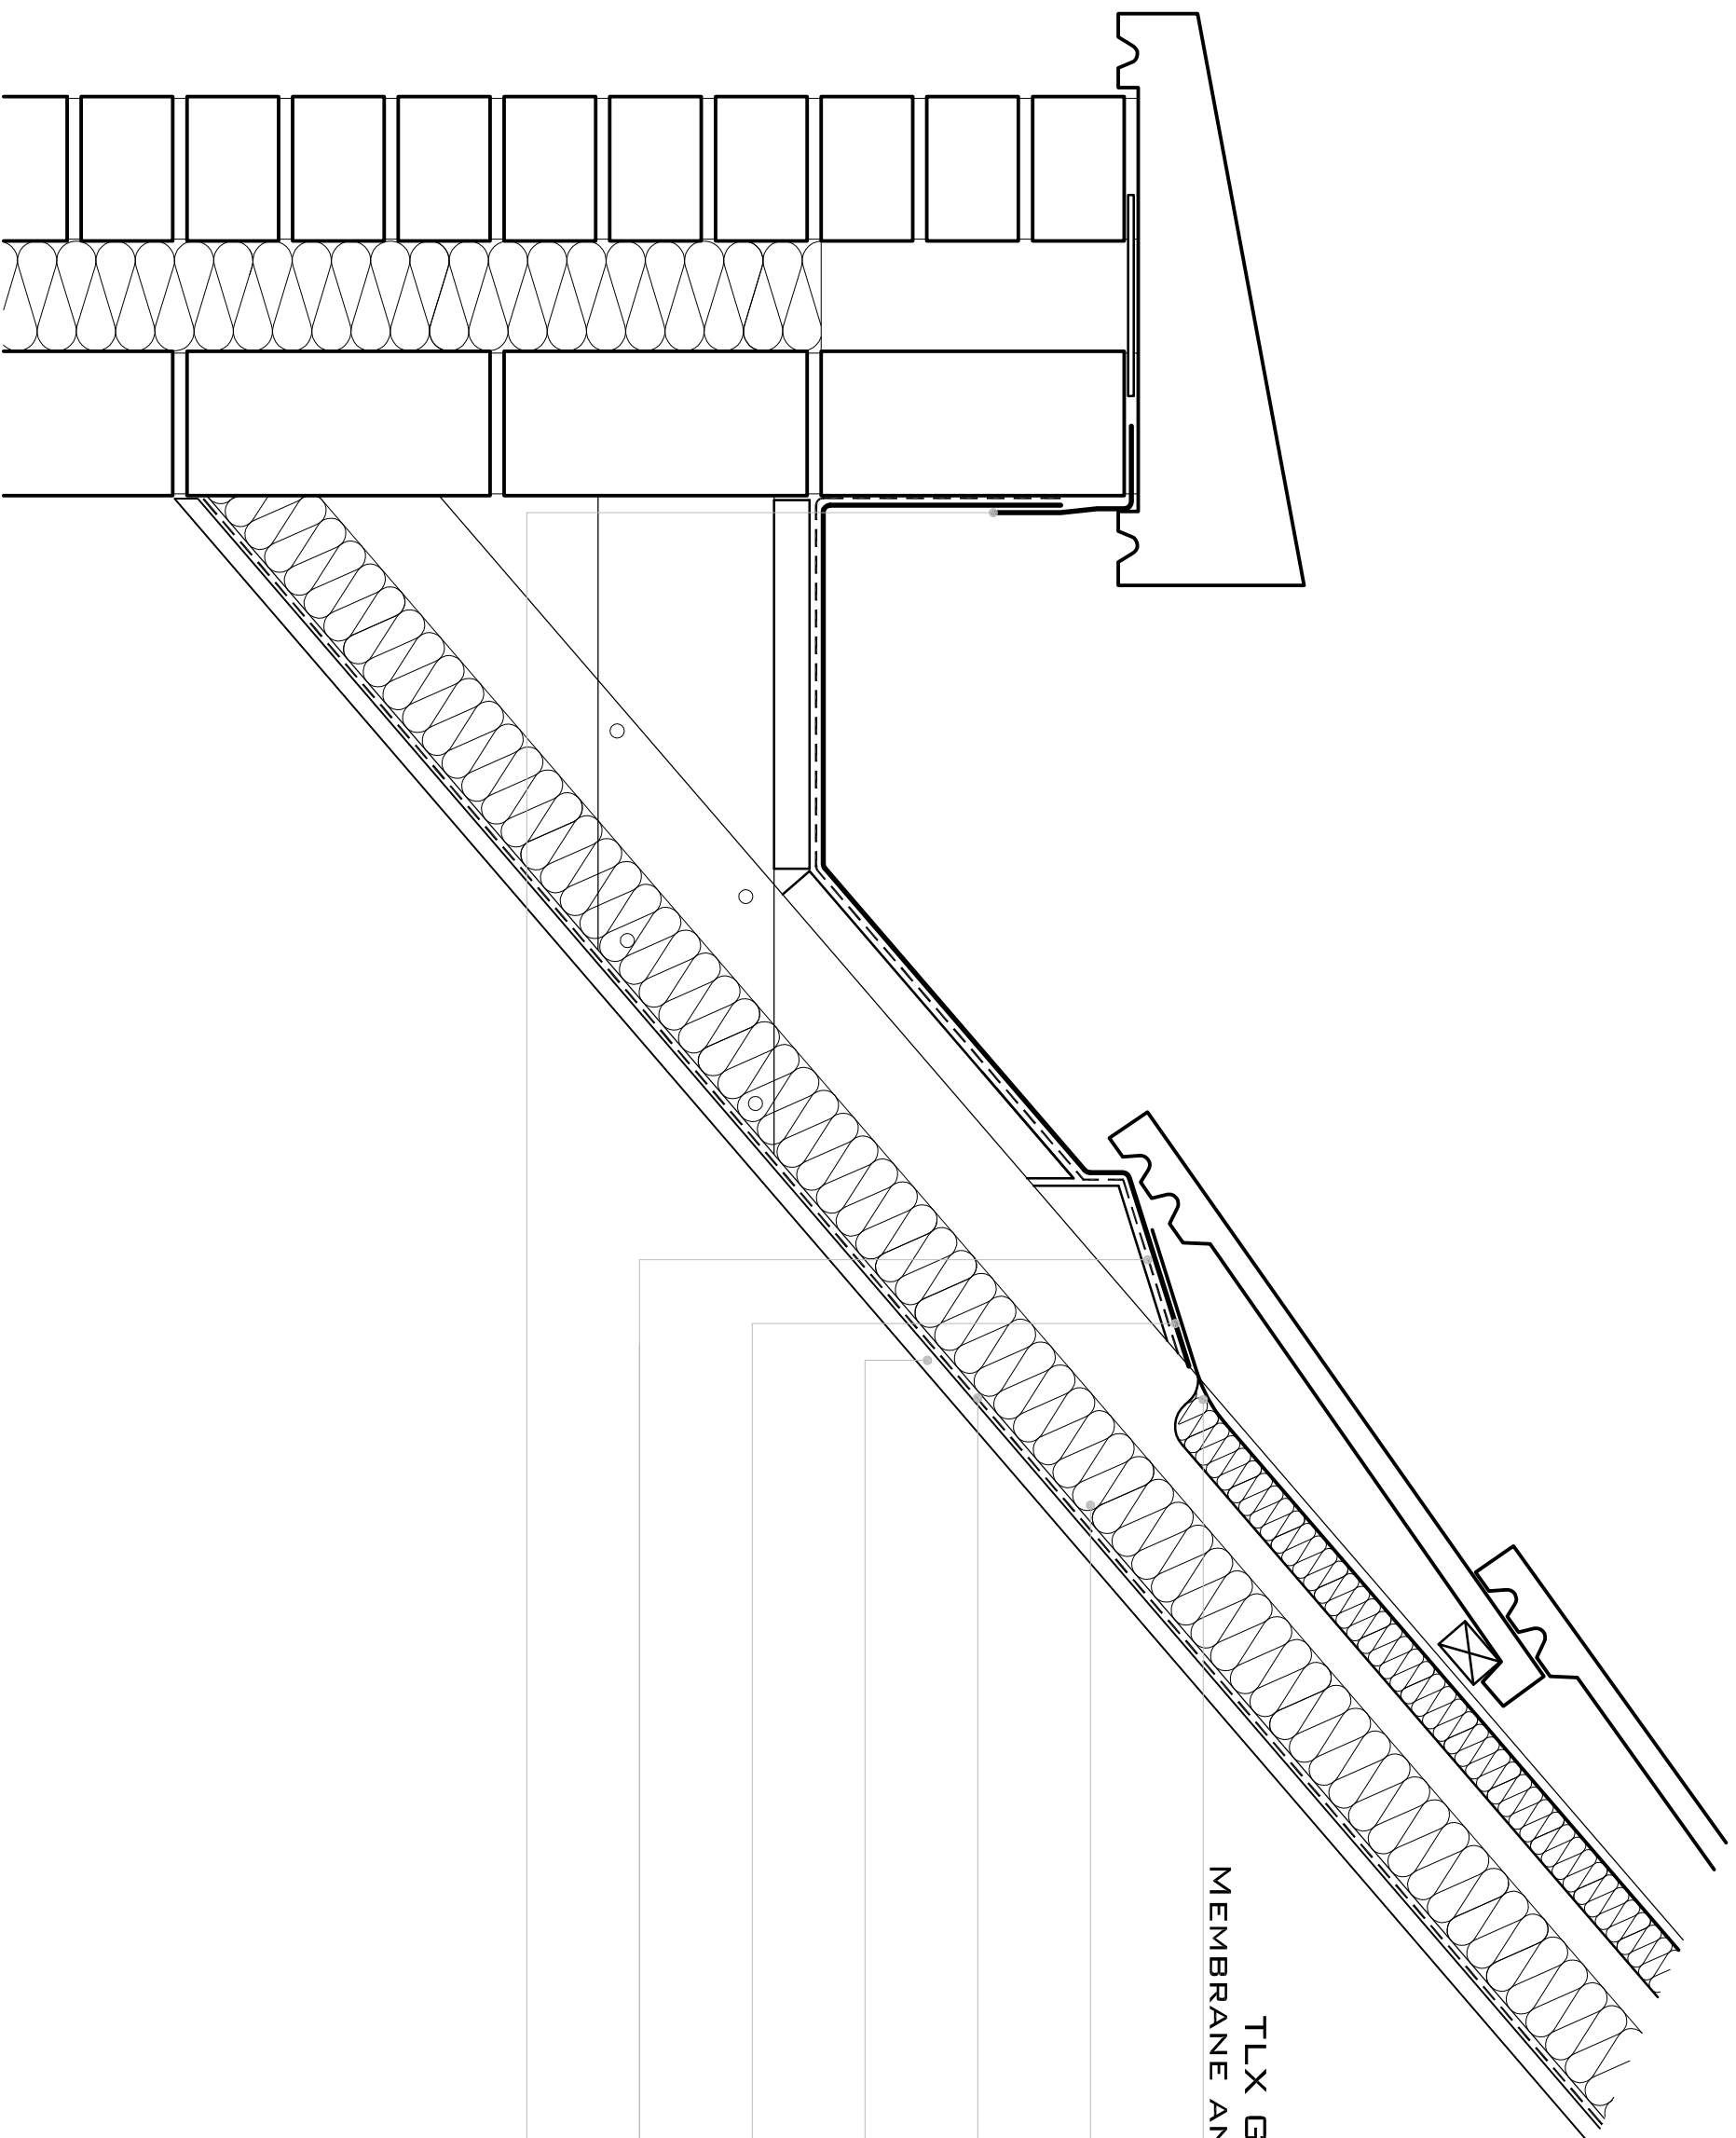

058_PARAPET GUTTER DETAIL - TLX GOLD (DRAPED AND VAPOUR CONTROL)

TLX GOLD COMBINED BREATHER
MEMBRANE AND BREATHABLE MULTIFOIL

INSULATION

VAPOUR CONTROL

PLASTERBOARD

LEAD

WEB UV

COVER FLASHING