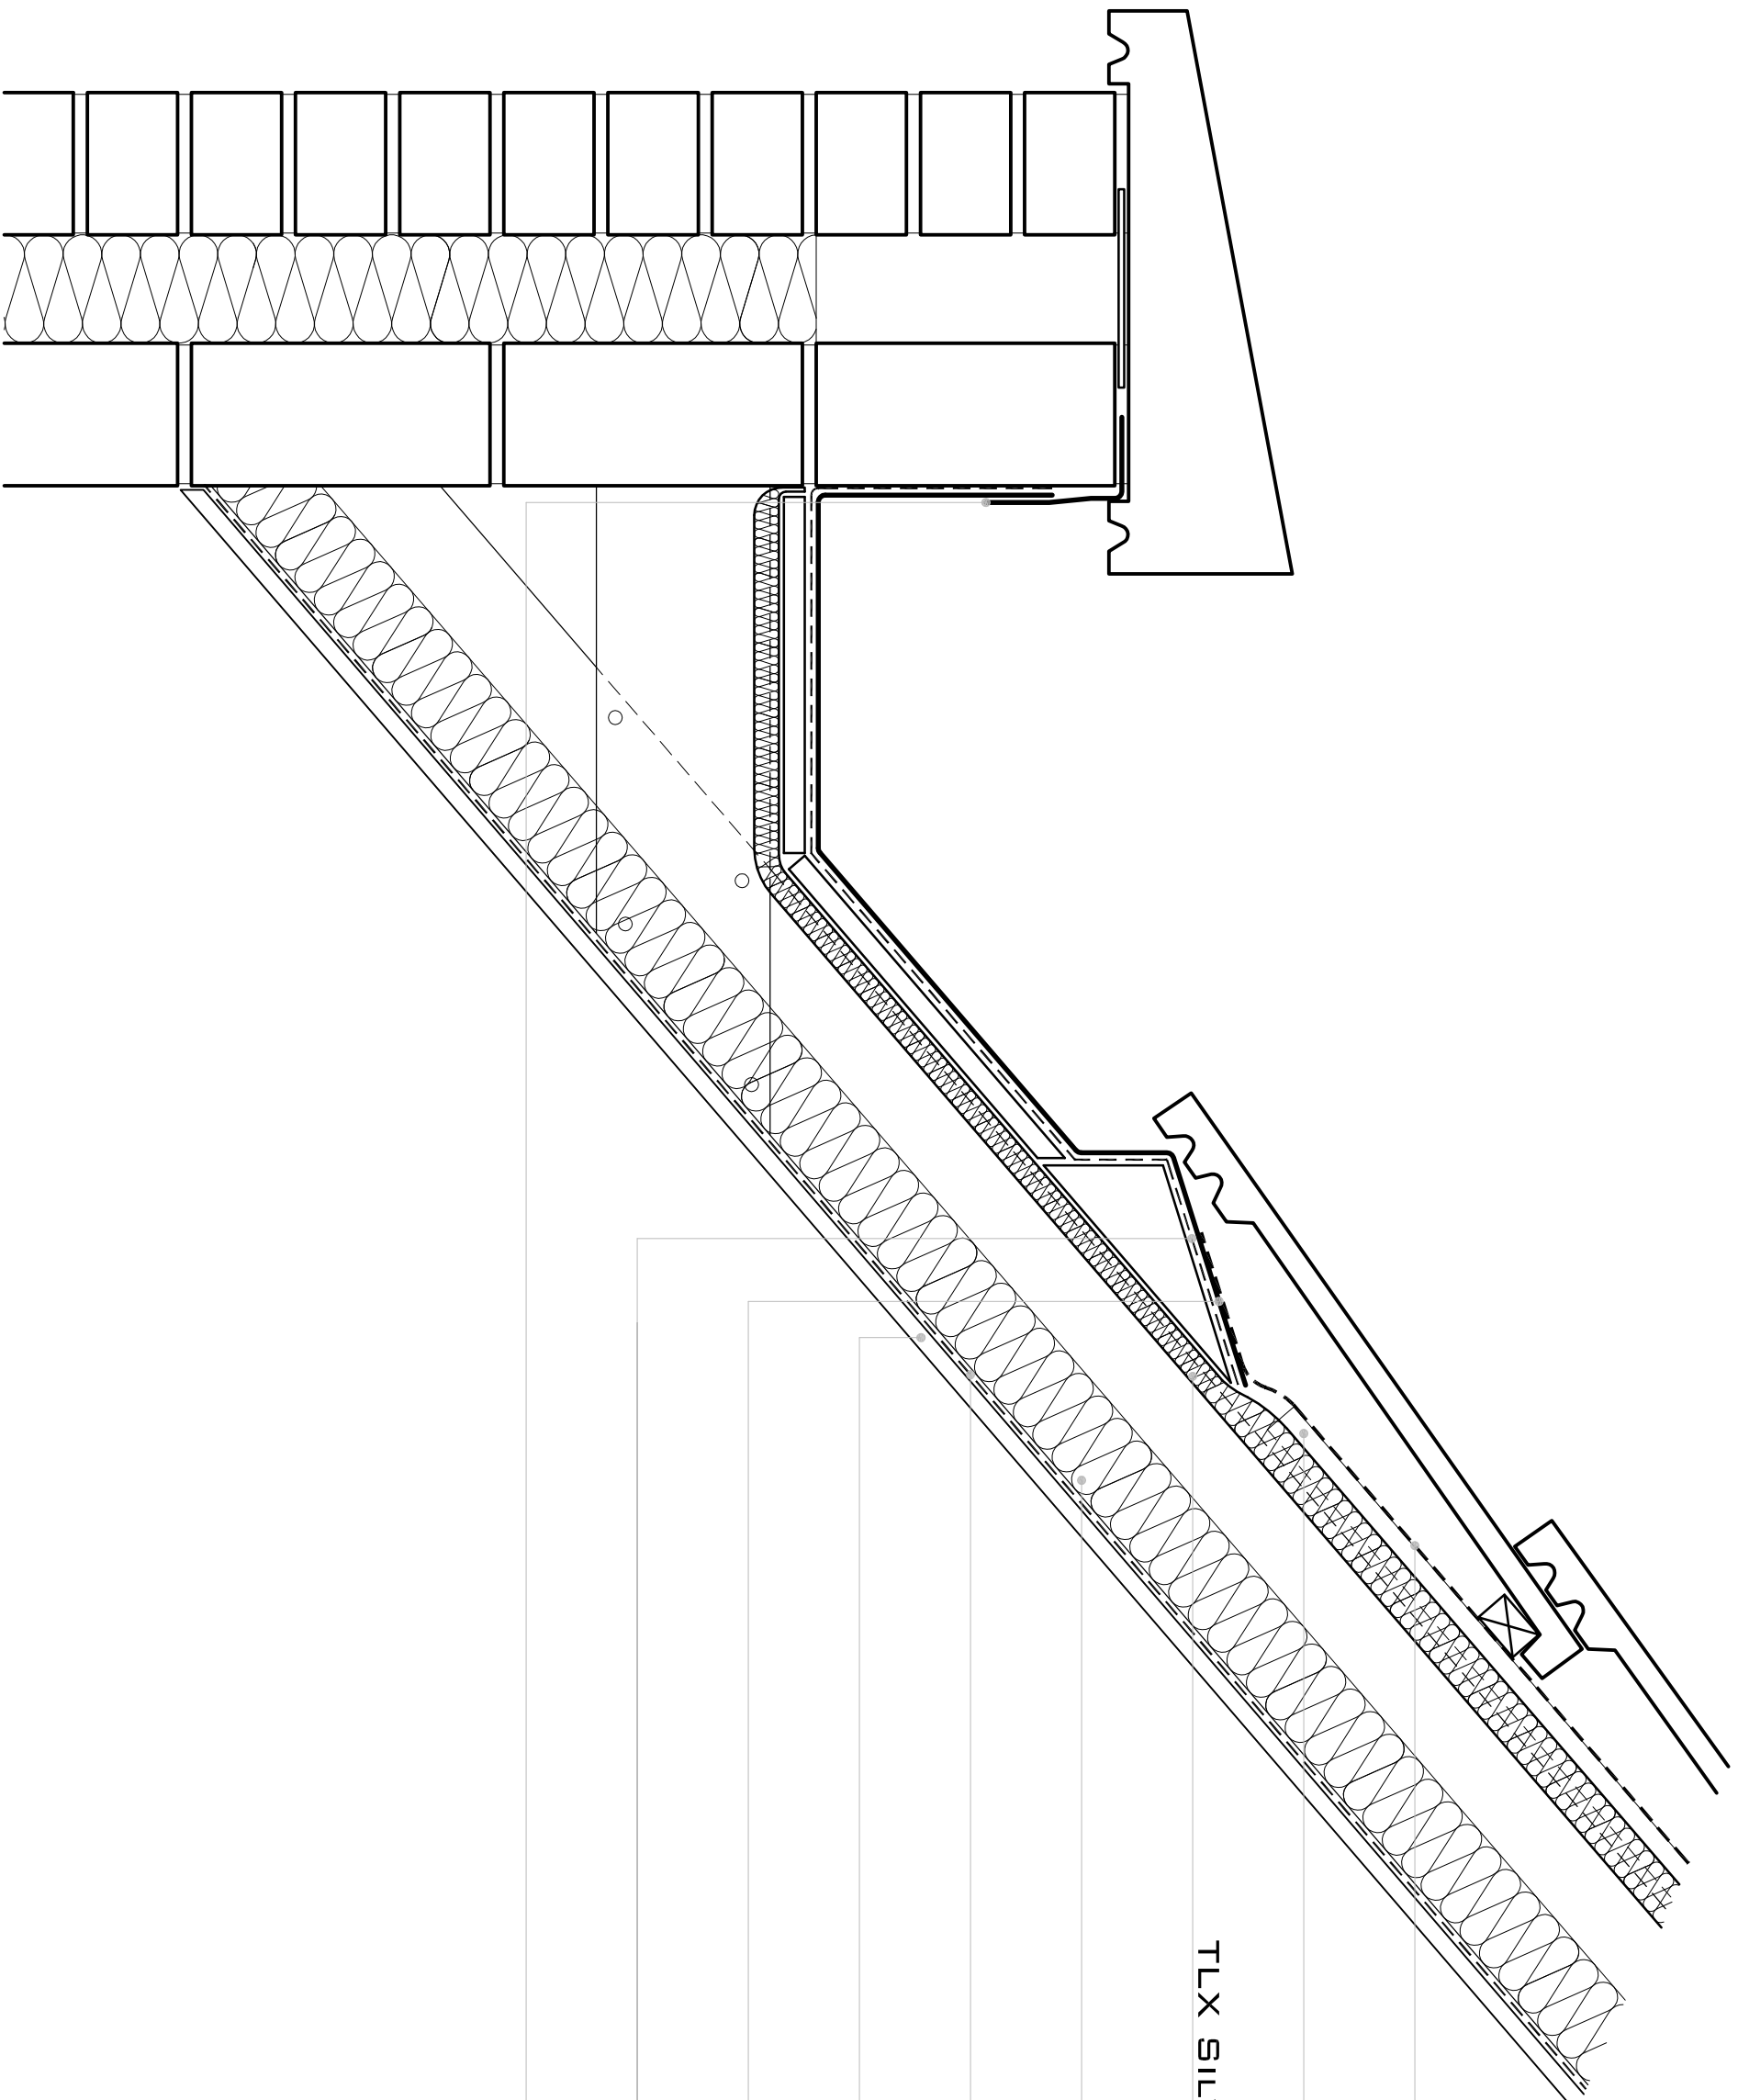

059_PARAPET GUTTER DETAIL - TLX SILVER (COUNTER BATTENED)

BREATHER MEMBRANE

COUNTER BATTEN

TLX SILVER MULTIFOIL INSULATION

INSULATION

VAPOUR CONTROL

PLASTERBOARD

LEAD