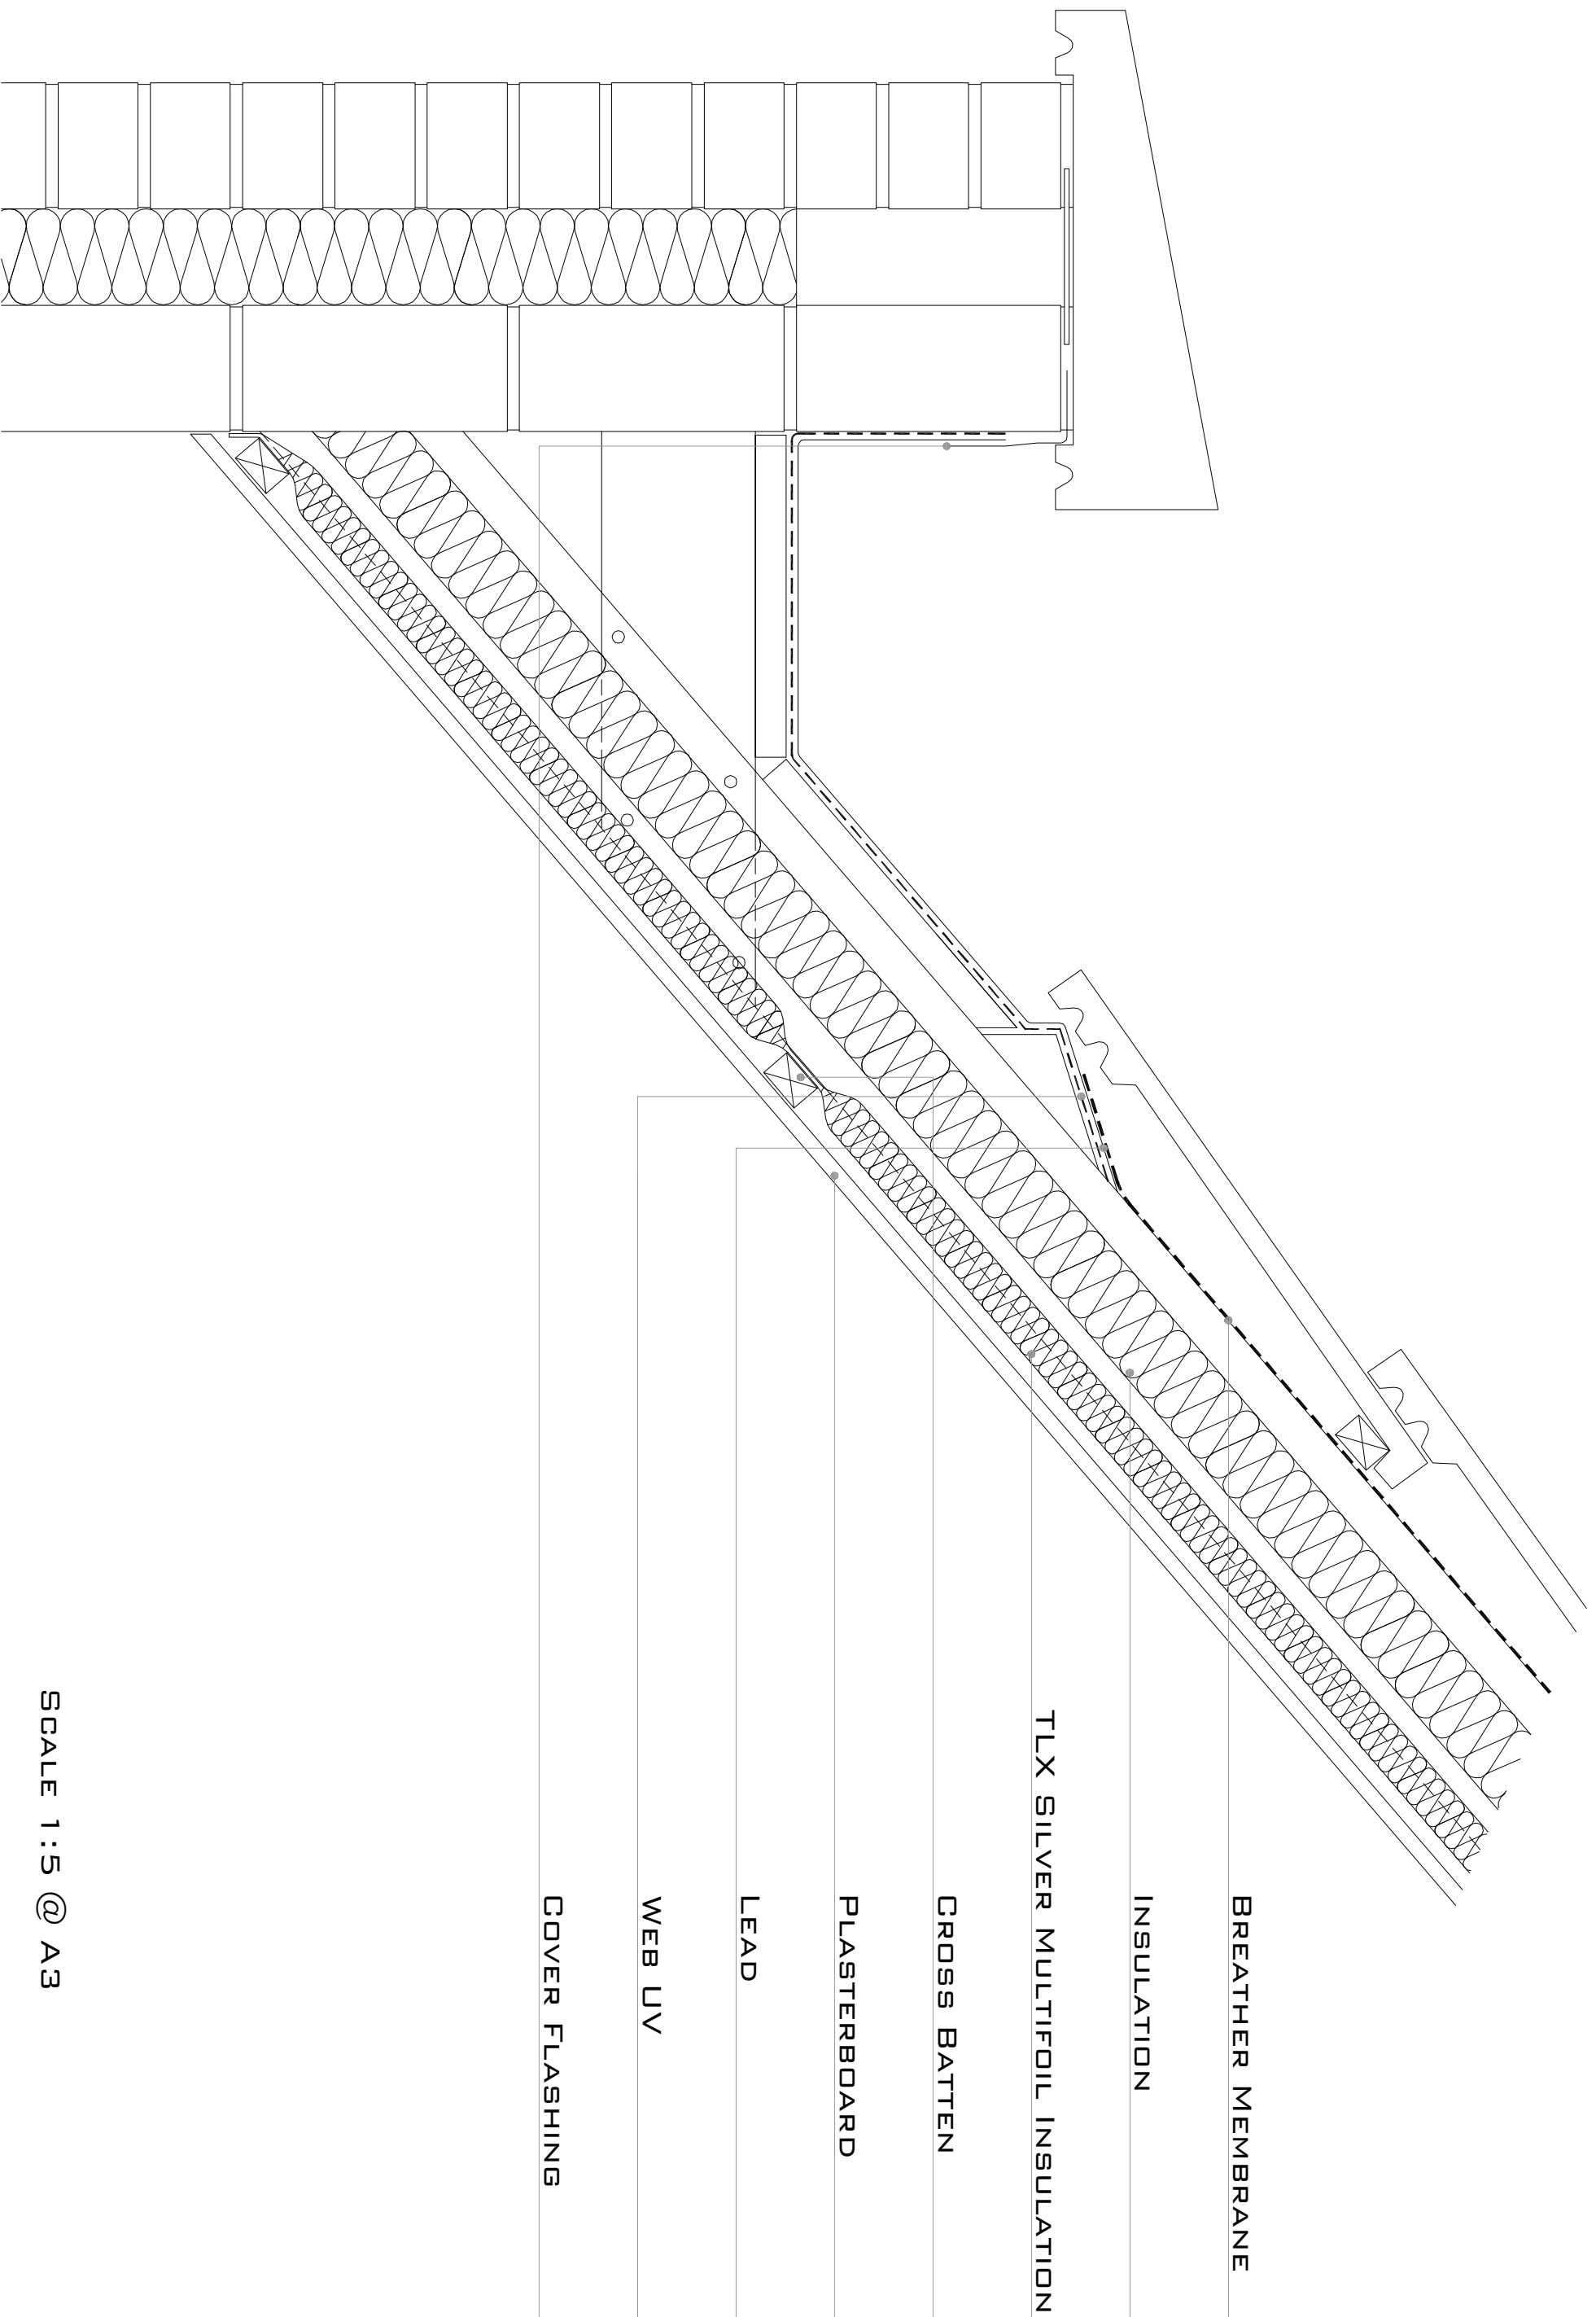

# D60\_PARAPET GUTTER DETAIL - TLX SILVER

SCALE 1:5 @ A3